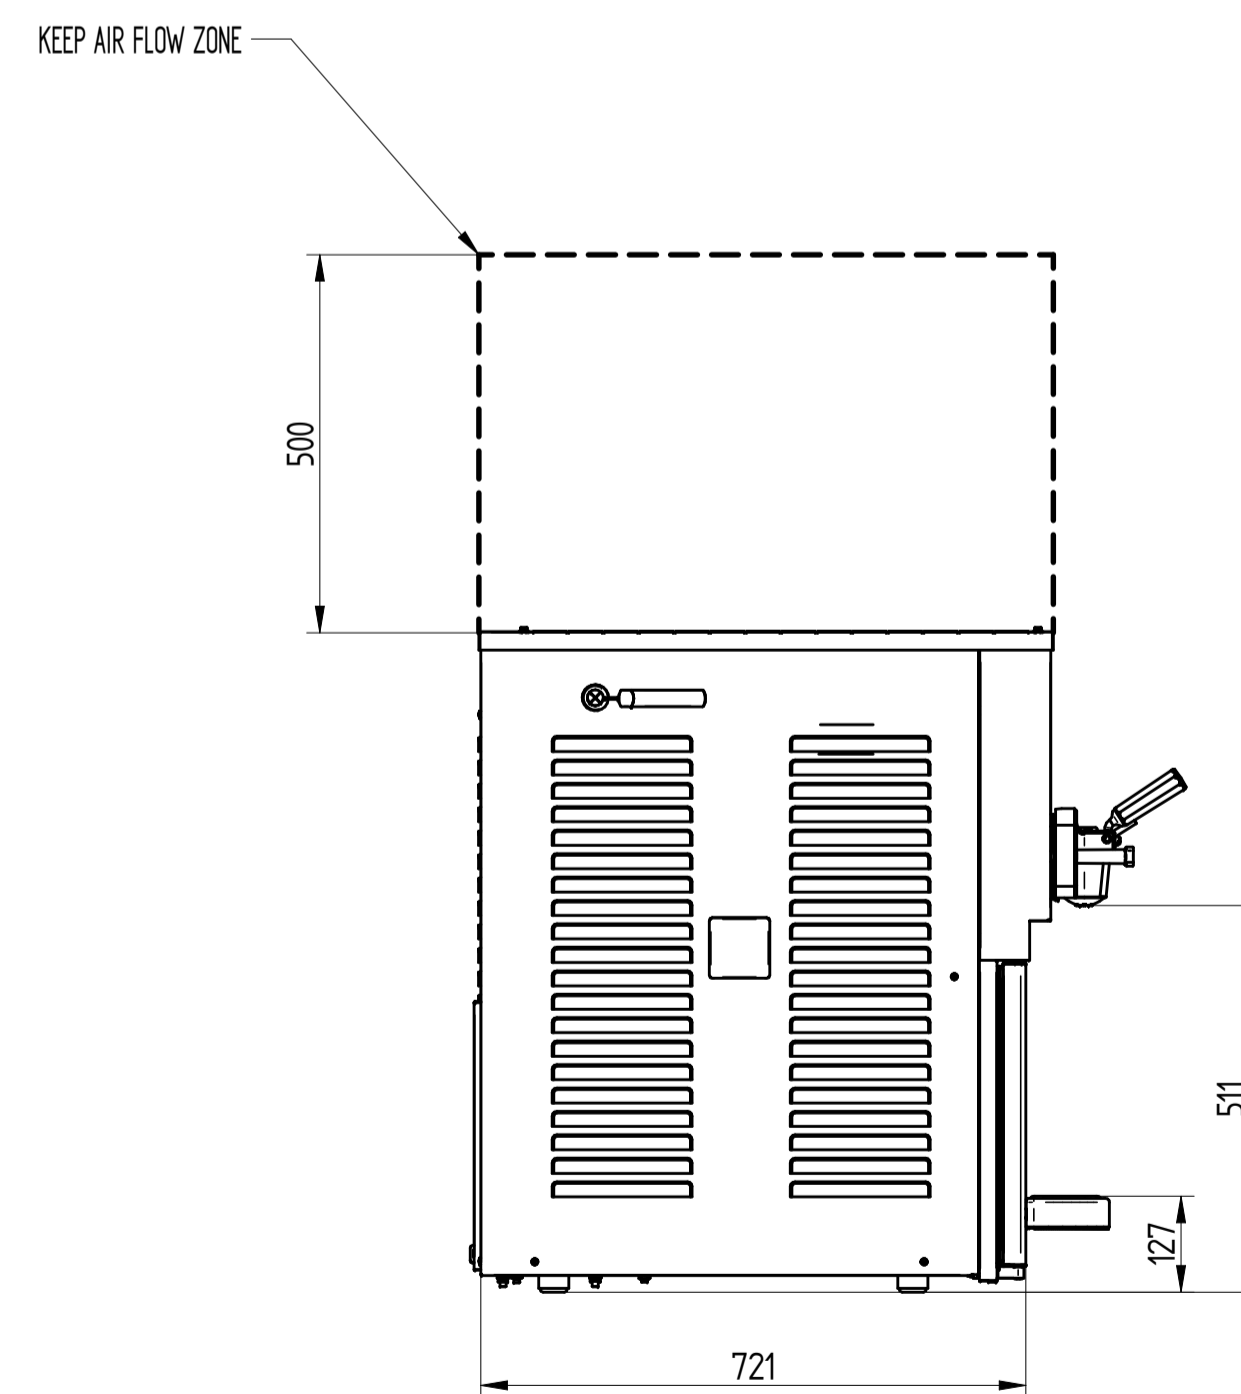

UPPER VIEW WATER VERSION

UPPER VIEW AIR VERSION

REAR VIEW WATER VERSION

301 BIB PRO

FRONT VIEW

LEFT SIDE VIEW WATER VERSION

LEFT SIDE VIEW AIR VERSION

DATE	REV.
22/01/2018	00