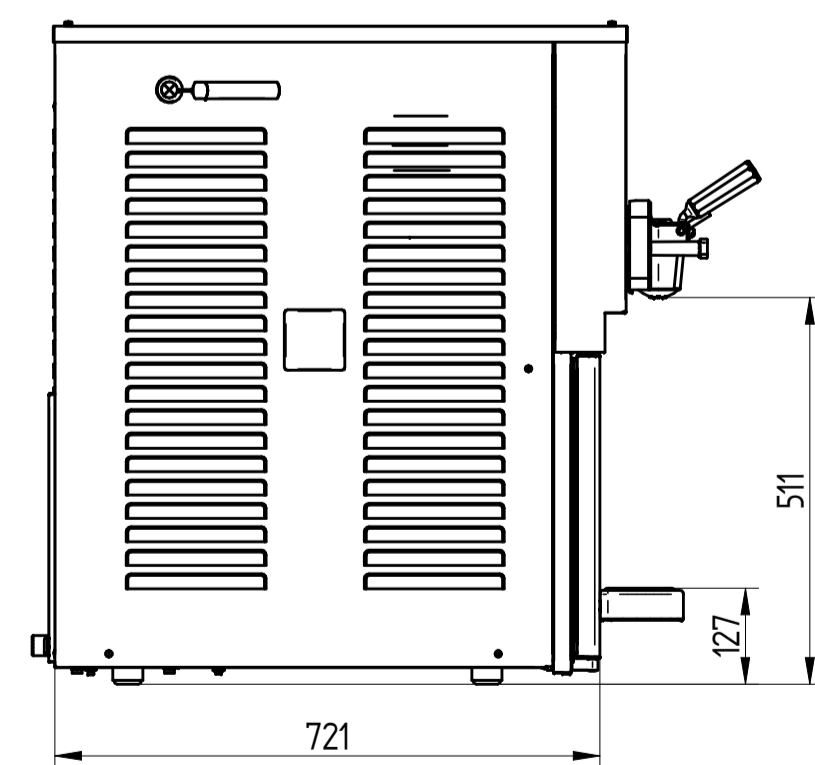

UPPER VIEW WATER VERSION

UPPER VIEW AIR VERSION

REAR VIEW WATER VERSION

301 BIB PRO

FRONT VIEW

LEFT SIDE VIEW WATER VERSION

LEFT SIDE VIEW AIR VERSION

DATE	REV.
22/01/2018	00