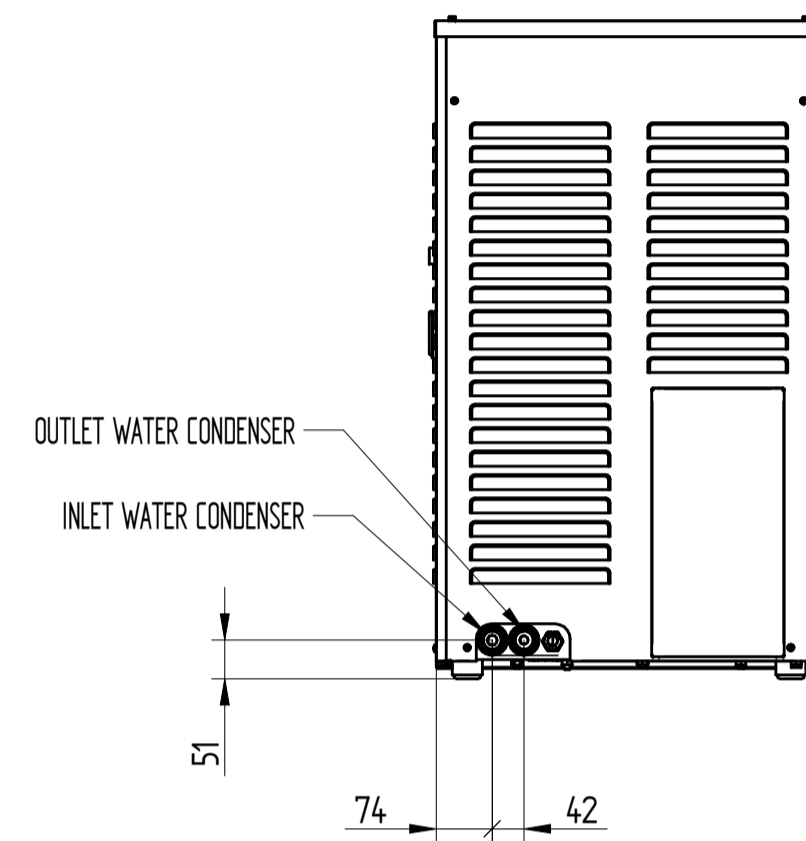

UPPER VIEW WATER VERSION

UPPER VIEW AIR VERSION

REAR VIEW WATER VERSION

301 BIB PRO

FRONT VIEW

LEFT SIDE VIEW WATER VERSION

LEFT SIDE VIEW AIR VERSION

DATE	REV.
22/01/2018	00