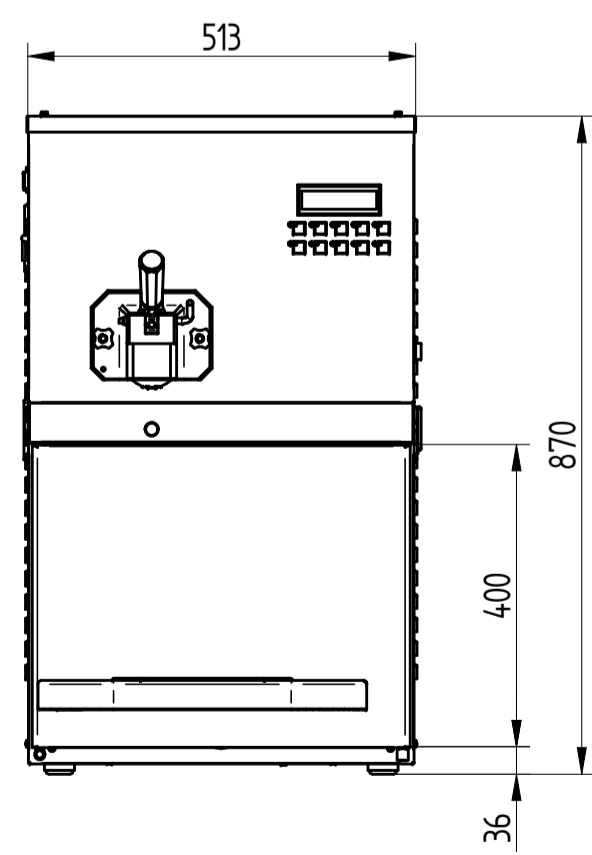

UPPER VIEW WATER VERSION

UPPER VIEW AIR VERSION

REAR VIEW WATER VERSION

301 BIB PRO

FRONT VIEW

LEFT SIDE VIEW WATER VERSION

LEFT SIDE VIEW AIR VERSION

DATE	REV.
22/01/2018	00