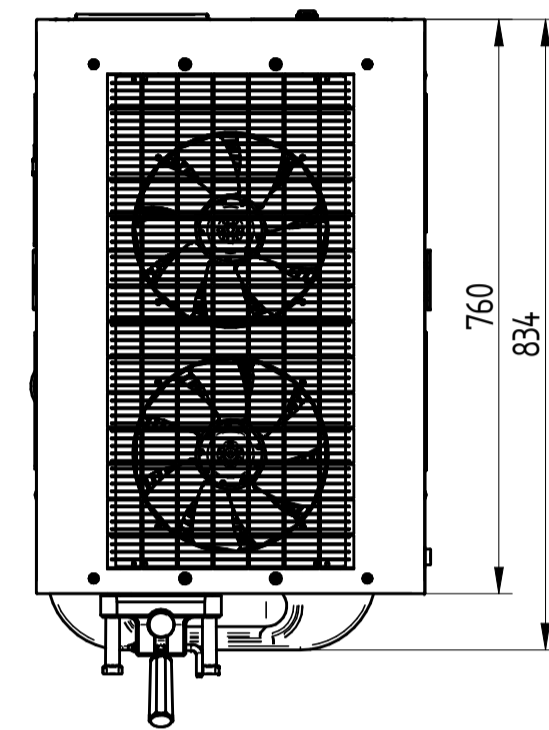

UPPER VIEW WATER VERSION

UPPER VIEW AIR VERSION

REAR VIEW WATER VERSION

301 BIB PRO

FRONT VIEW

LEFT SIDE VIEW WATER VERSION

LEFT SIDE VIEW AIR VERSION

DATE	REV.
22/01/2018	00