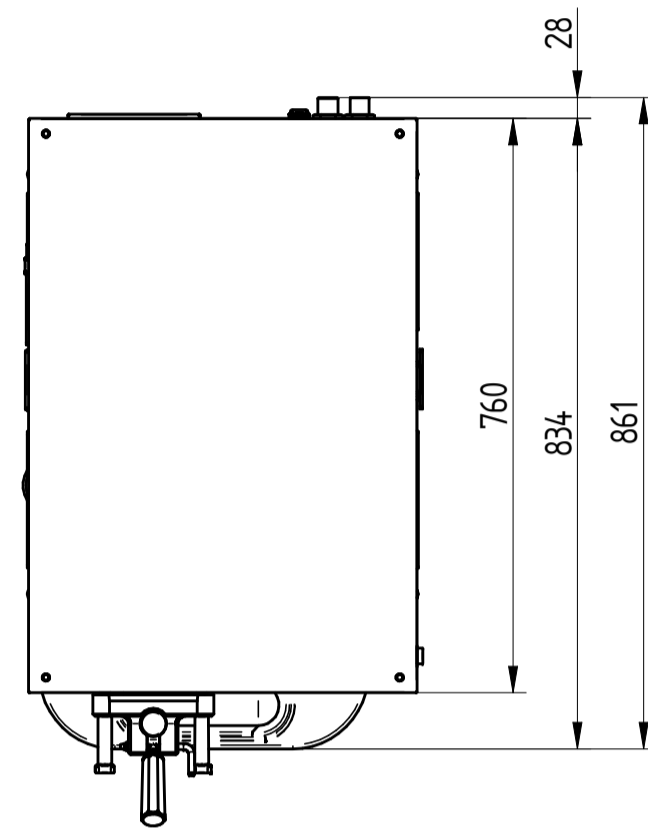

UPPER VIEW WATER VERSION

UPPER VIEW AIR VERSION

REAR VIEW WATER VERSION

301 BIB PRO

FRONT VIEW

LEFT SIDE VIEW WATER VERSION

LEFT SIDE VIEW AIR VERSION

DATE	REV.
22/01/2018	00