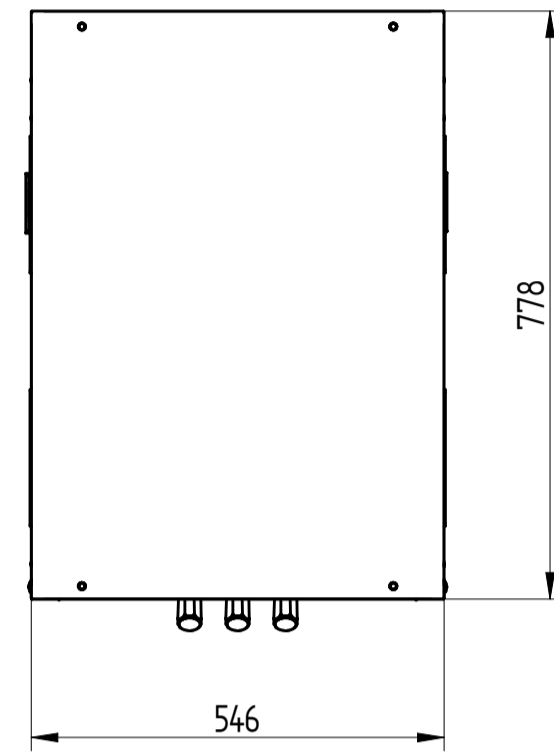

UPPER VIEW WATER VERSION

UPPER VIEW AIR VERSION

REAR VIEW

603 BIB REVERSE

FRONT VIEW

LEFT SIDE VIEW WATER VERSION

LEFT SIDE VIEW AIR VERSION

OUTLET WATER CONDENSER
INLET WATER CONDENSER