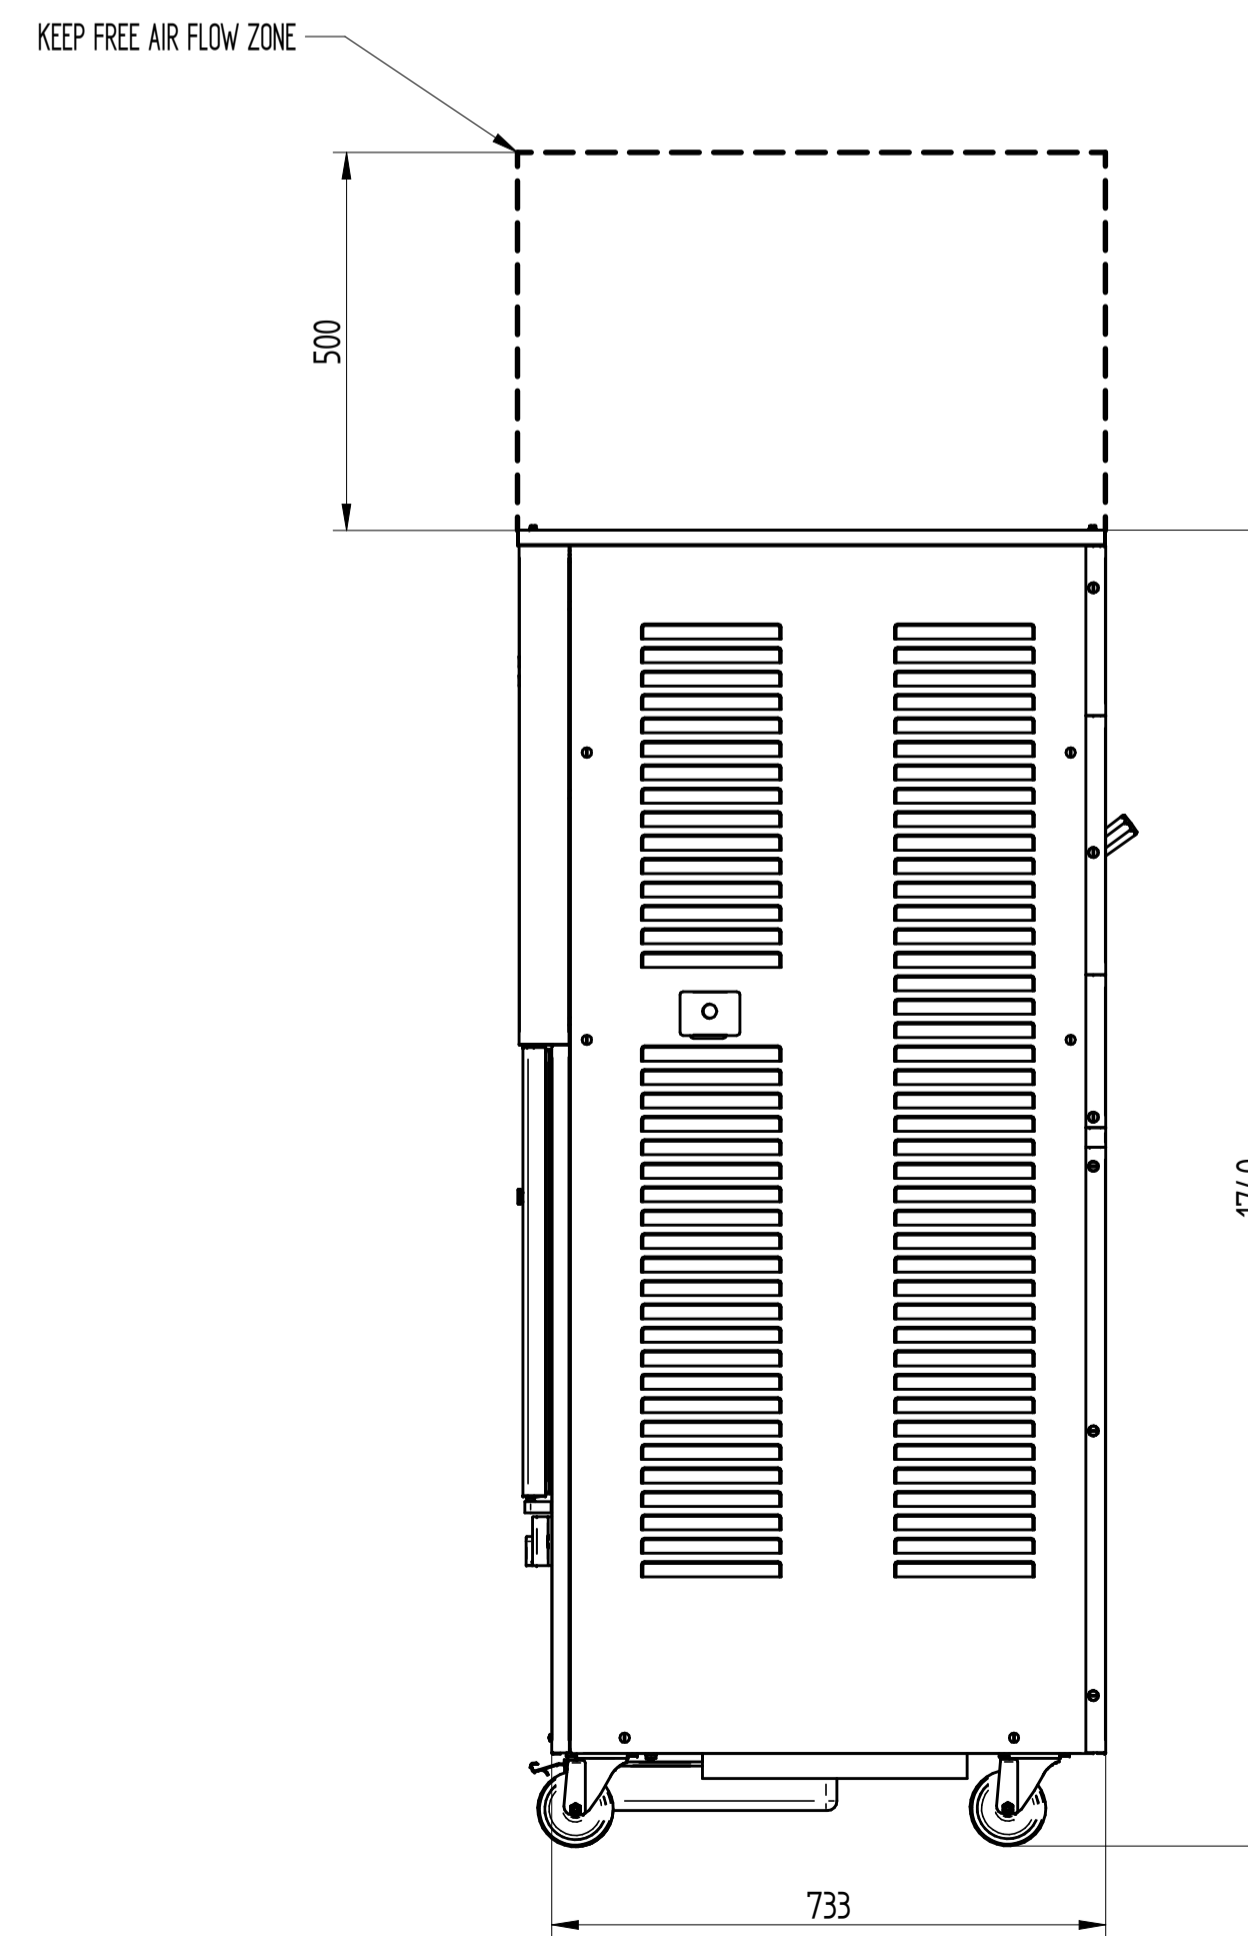

UPPER VIEW WATER VERSION

UPPER VIEW AIR VERSION

REAR VIEW

603 BIB REVERSE

FRONT VIEW

LEFT SIDE VIEW WATER VERSION

LEFT SIDE VIEW AIR VERSION

OUTLET WATER CONDENSER
INLET WATER CONDENSER