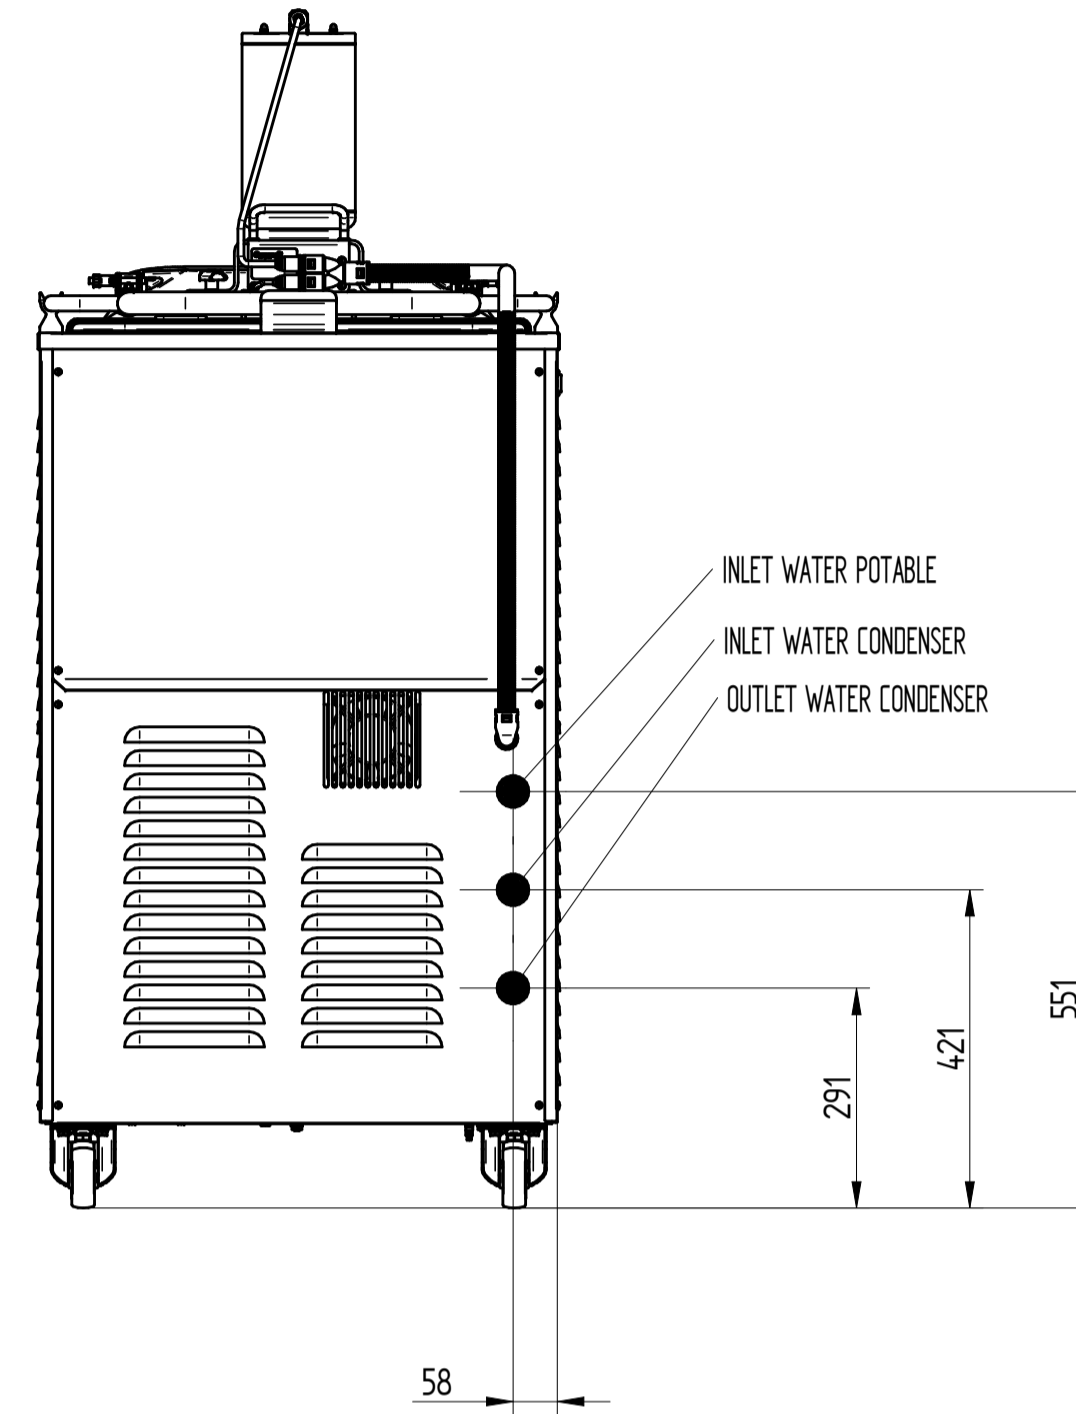

UPPER VIEW WATER VERSION

REAR VIEW WATER VERSION

# PSK 185 PRO

FRONT VIEW

LEFT SIDE VIEW WATER VERSION

DATE	REV.
26/02/2021	00