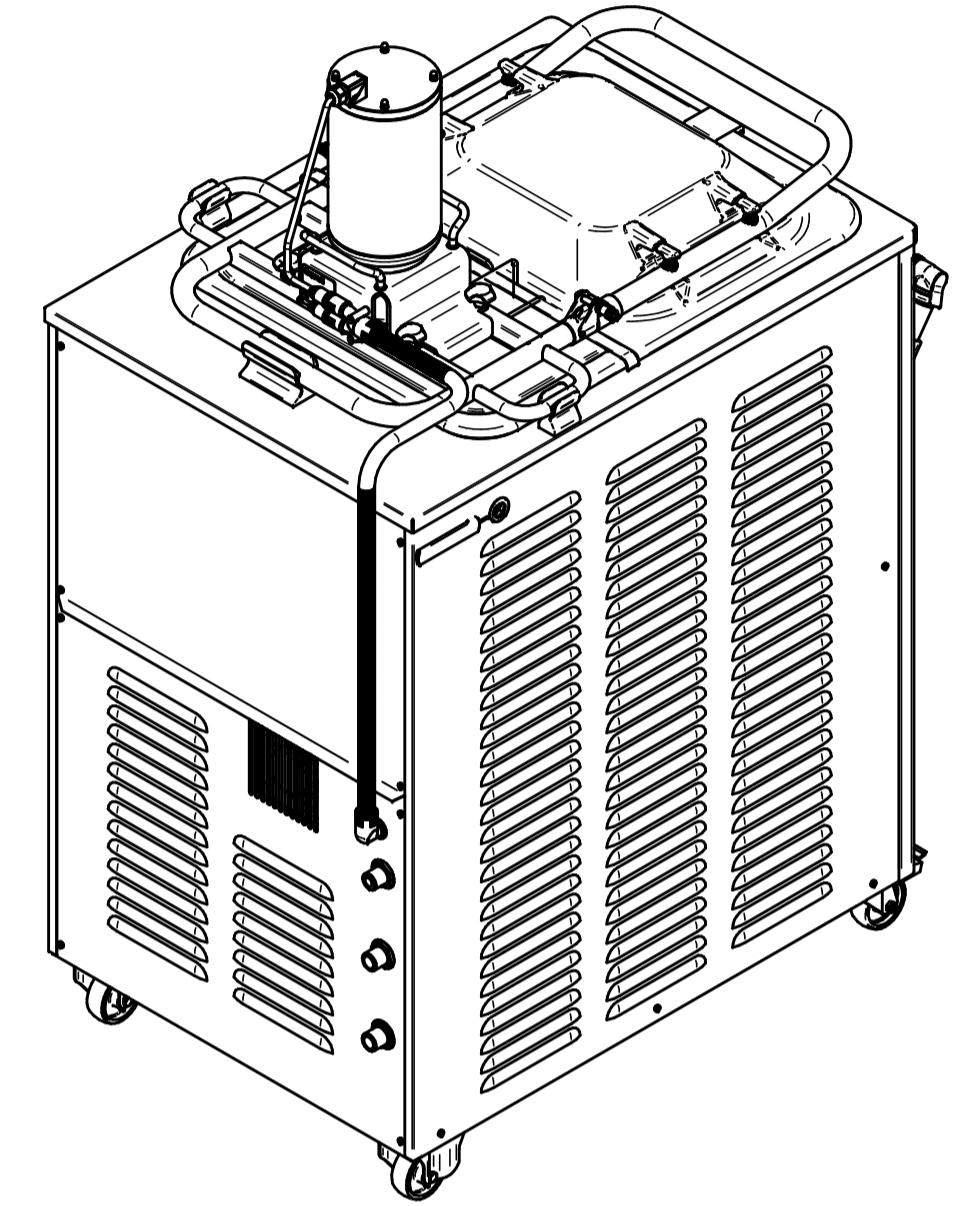

UPPER VIEW WATER VERSION

REAR VIEW WATER VERSION

# PSK 185 PRO

FRONT VIEW

LEFT SIDE VIEW WATER VERSION

DATE	REV.
26/02/2021	00