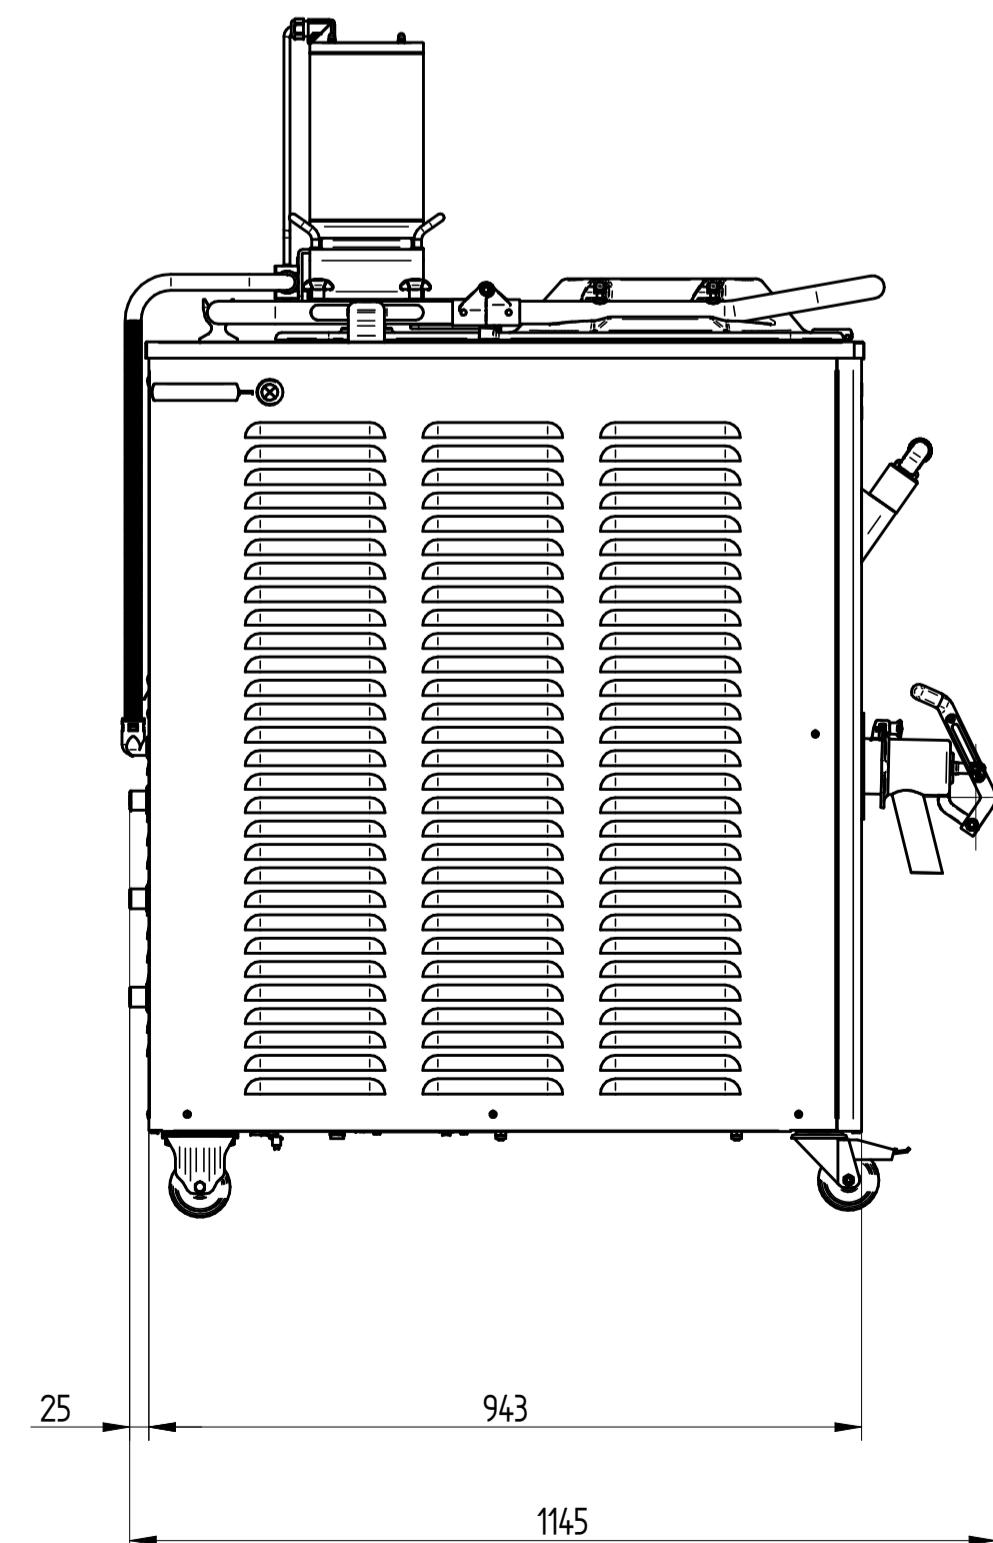

UPPER VIEW WATER VERSION

REAR VIEW WATER VERSION

# PSK 185 PRO

FRONT VIEW

LEFT SIDE VIEW WATER VERSION

DATE	REV.
26/02/2021	00