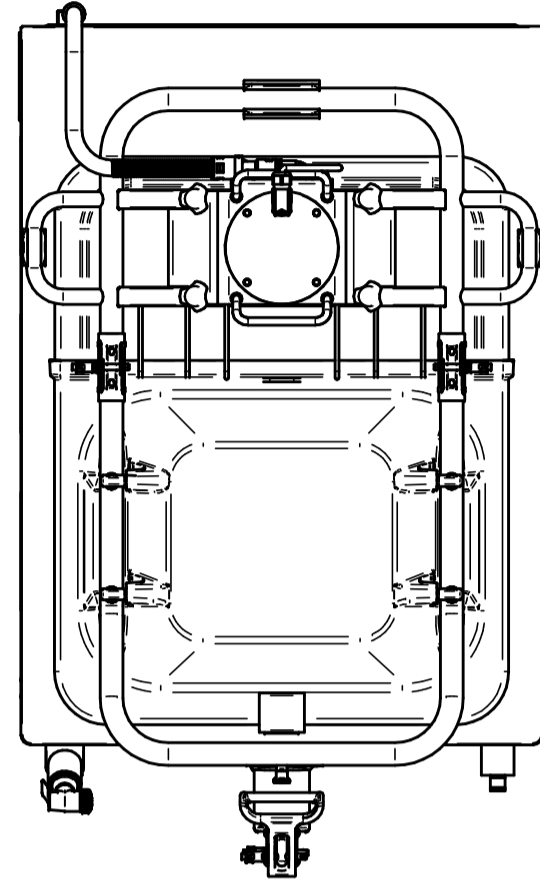

UPPER VIEW WATER VERSION

REAR VIEW WATER VERSION

# PSK 185 PRO

FRONT VIEW

LEFT SIDE VIEW WATER VERSION

DATE	REV.
26/02/2021	00