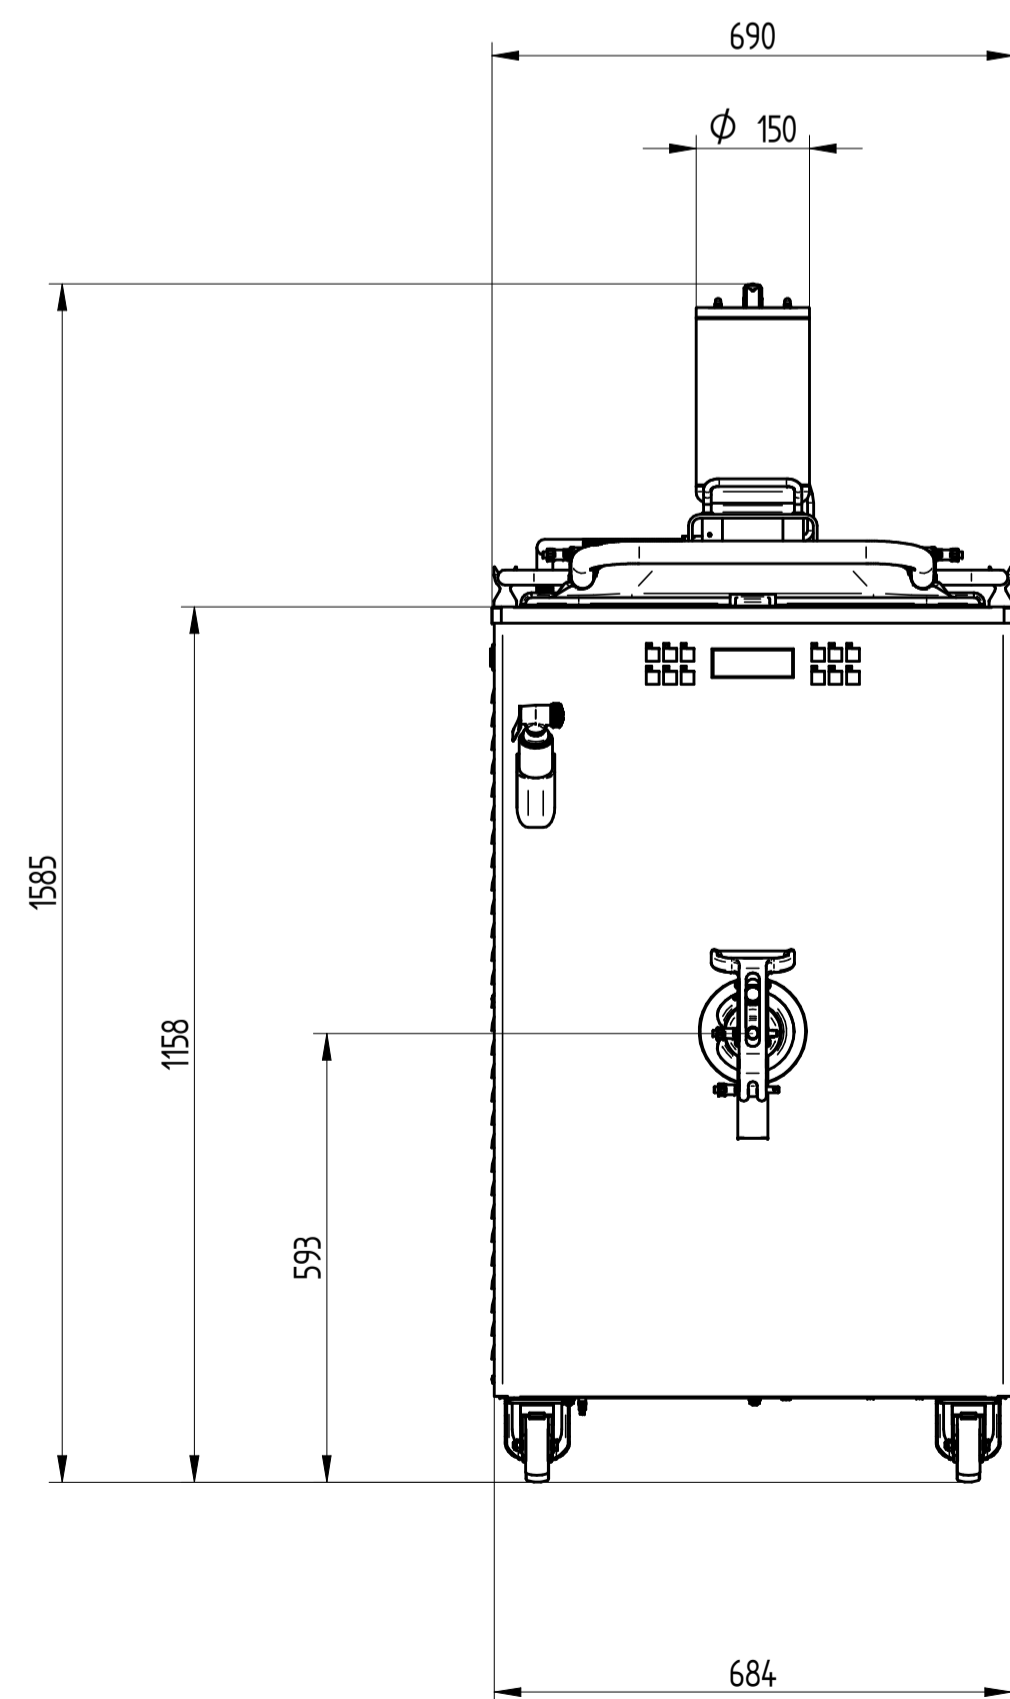

UPPER VIEW WATER VERSION

REAR VIEW WATER VERSION

# PSK 185 PRO

FRONT VIEW

LEFT SIDE VIEW WATER VERSION

DATE	REV.
26/02/2021	00