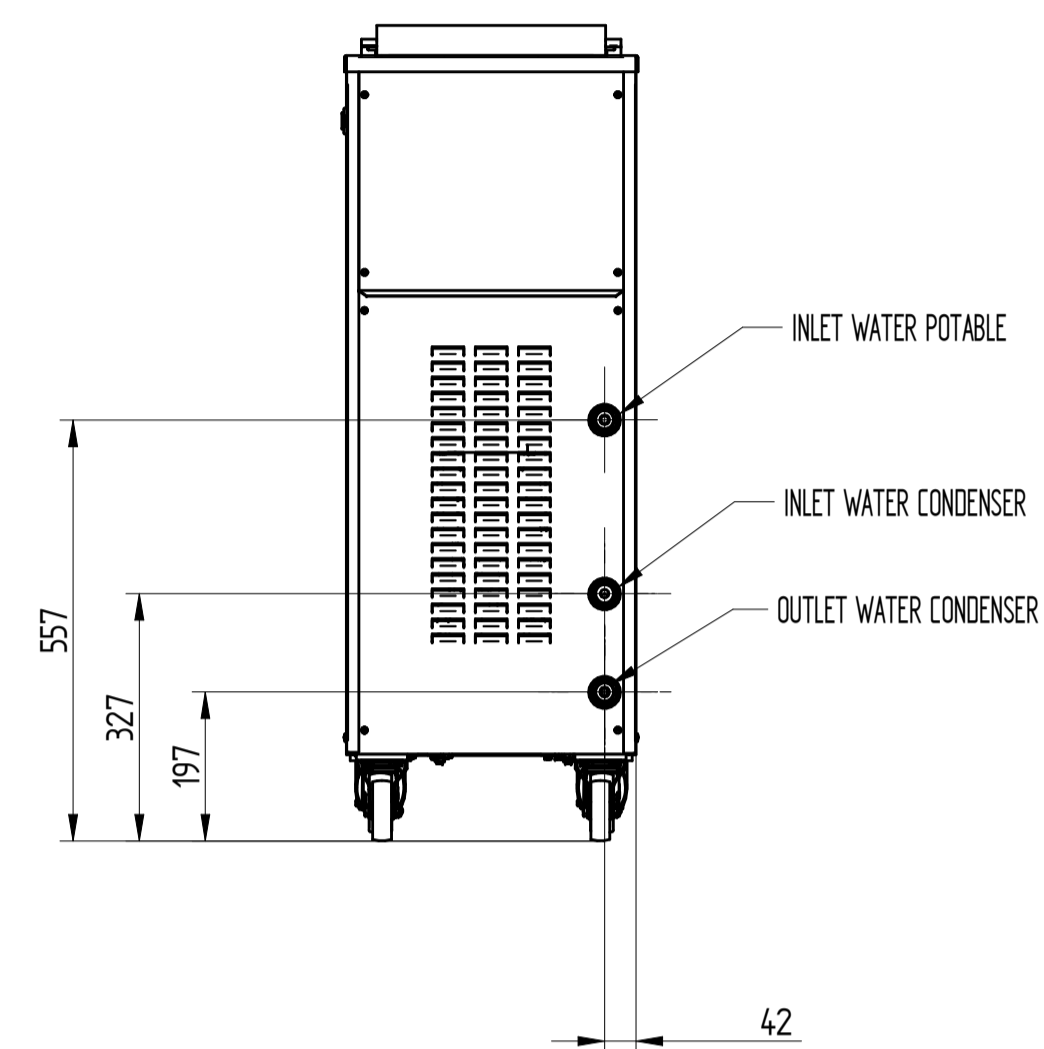

# EASY MIX 60 REVO

UPPER VIEW WATER VERSION

UPPER VIEW AIR VERSION

REAR VIEW WATER VERSION

FRONT VIEW

LEFT SIDE VIEW WATER VERSION

LEFT SIDE VIEW AIR VERSION

DATE	REV.
14/10/2020	00