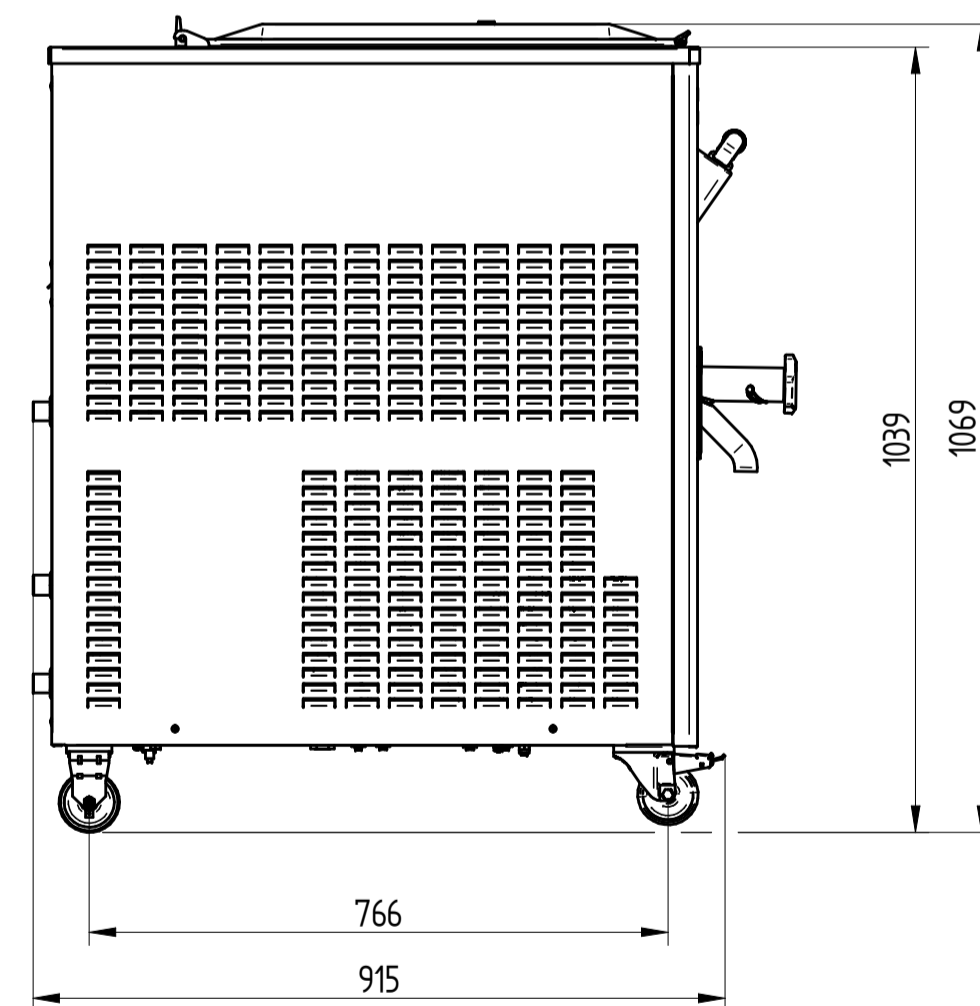

# EASY MIX 60 REVO

UPPER VIEW WATER VERSION

UPPER VIEW AIR VERSION

REAR VIEW WATER VERSION

FRONT VIEW

LEFT SIDE VIEW WATER VERSION

LEFT SIDE VIEW AIR VERSION

DATE	REV.
14/10/2020	00