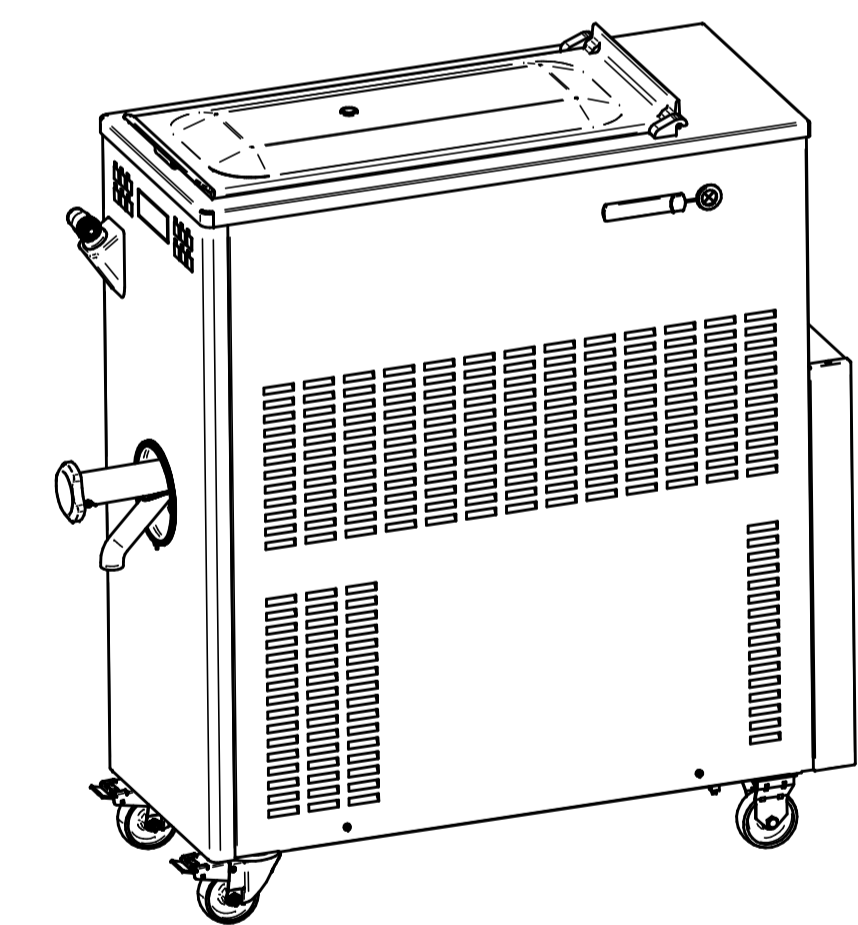

# EASY MIX 60 REVO

UPPER VIEW WATER VERSION

UPPER VIEW AIR VERSION

REAR VIEW WATER VERSION

FRONT VIEW

LEFT SIDE VIEW WATER VERSION

LEFT SIDE VIEW AIR VERSION

DATE	REV.
14/10/2020	00