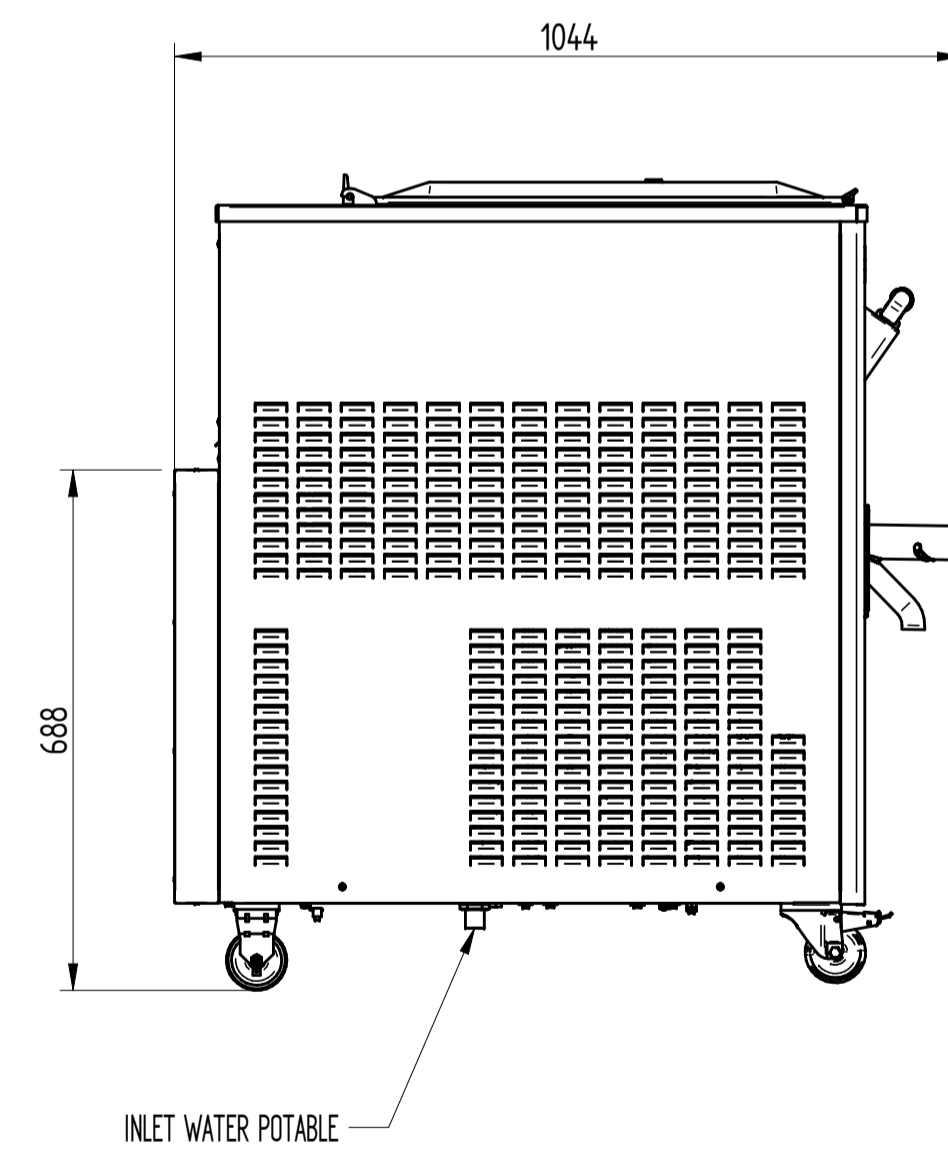

# EASY MIX 60 REVO

UPPER VIEW WATER VERSION

UPPER VIEW AIR VERSION

REAR VIEW WATER VERSION

FRONT VIEW

LEFT SIDE VIEW WATER VERSION

LEFT SIDE VIEW AIR VERSION

DATE	REV.
14/10/2020	00