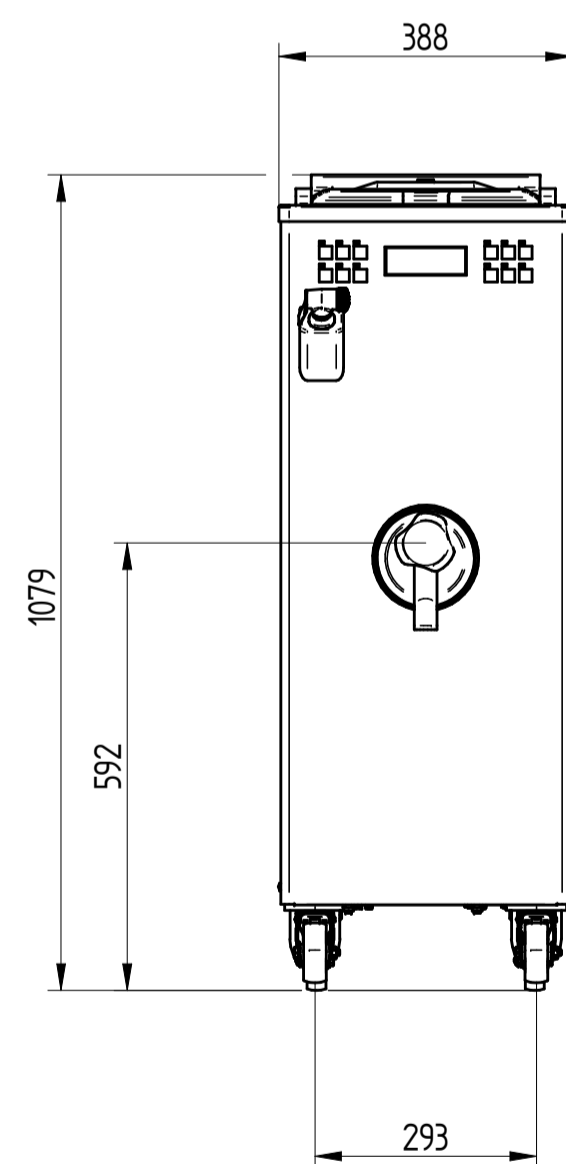

# EASY MIX 60 REVO

UPPER VIEW WATER VERSION

UPPER VIEW AIR VERSION

REAR VIEW WATER VERSION

FRONT VIEW

LEFT SIDE VIEW WATER VERSION

LEFT SIDE VIEW AIR VERSION

DATE	REV.
14/10/2020	00