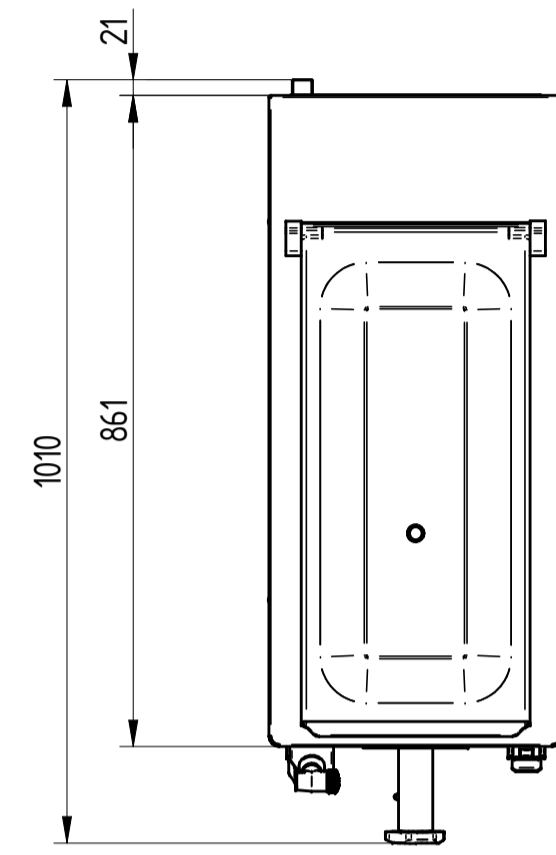

# EASY MIX 60 REVO

UPPER VIEW WATER VERSION

UPPER VIEW AIR VERSION

REAR VIEW WATER VERSION

FRONT VIEW

LEFT SIDE VIEW WATER VERSION

LEFT SIDE VIEW AIR VERSION

DATE	REV.
14/10/2020	00