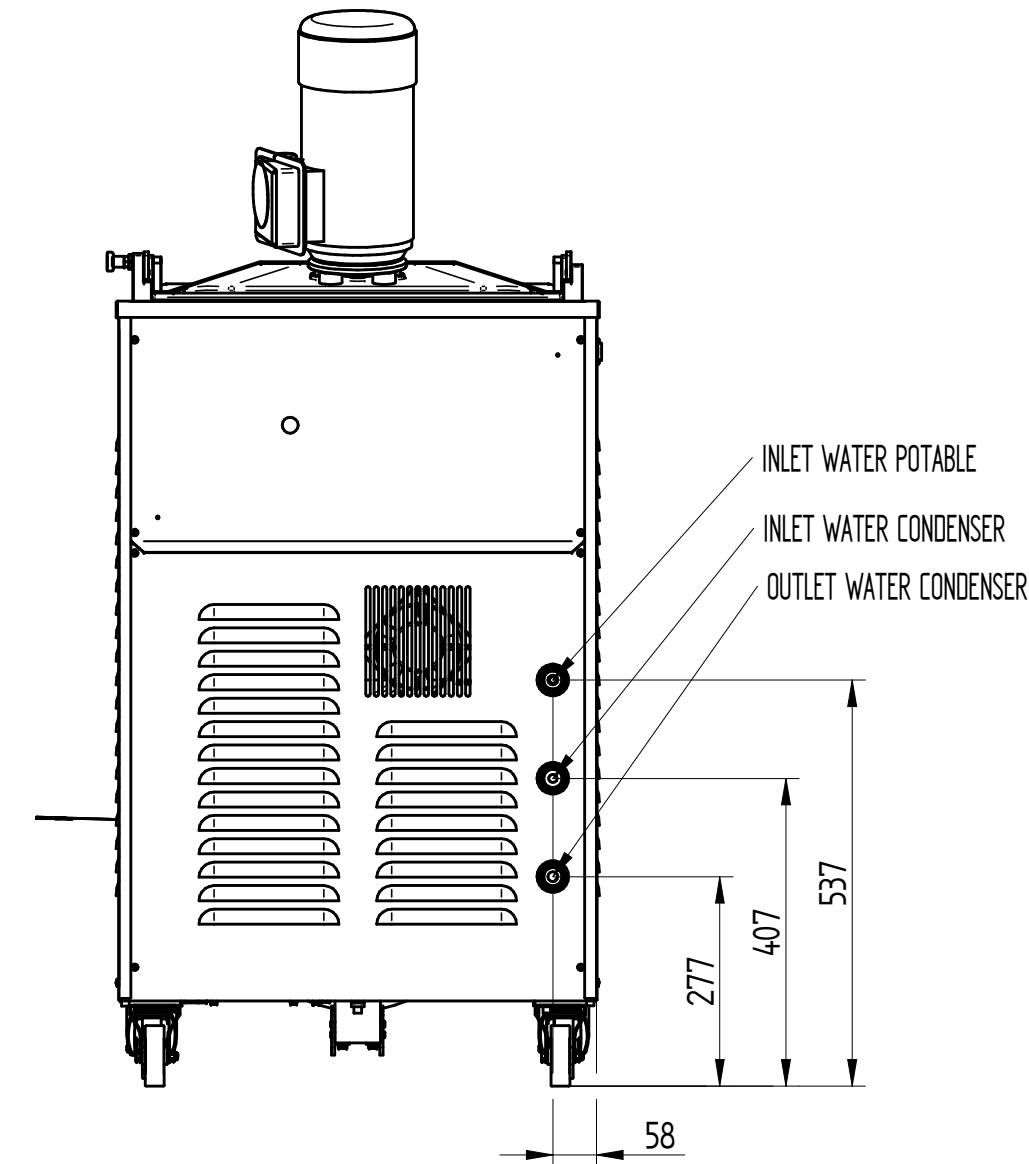

UPPER VIEW WATER VERSION

UPPER VIEW AIR VERSION

REAR VIEW WATER VERSION

# PSK 125 PRO

FRONT VIEW

LEFT SIDE VIEW WATER VERSION

LEFT SIDE VIEW AIR VERSION

DATE	REV.
19/01/2018	00