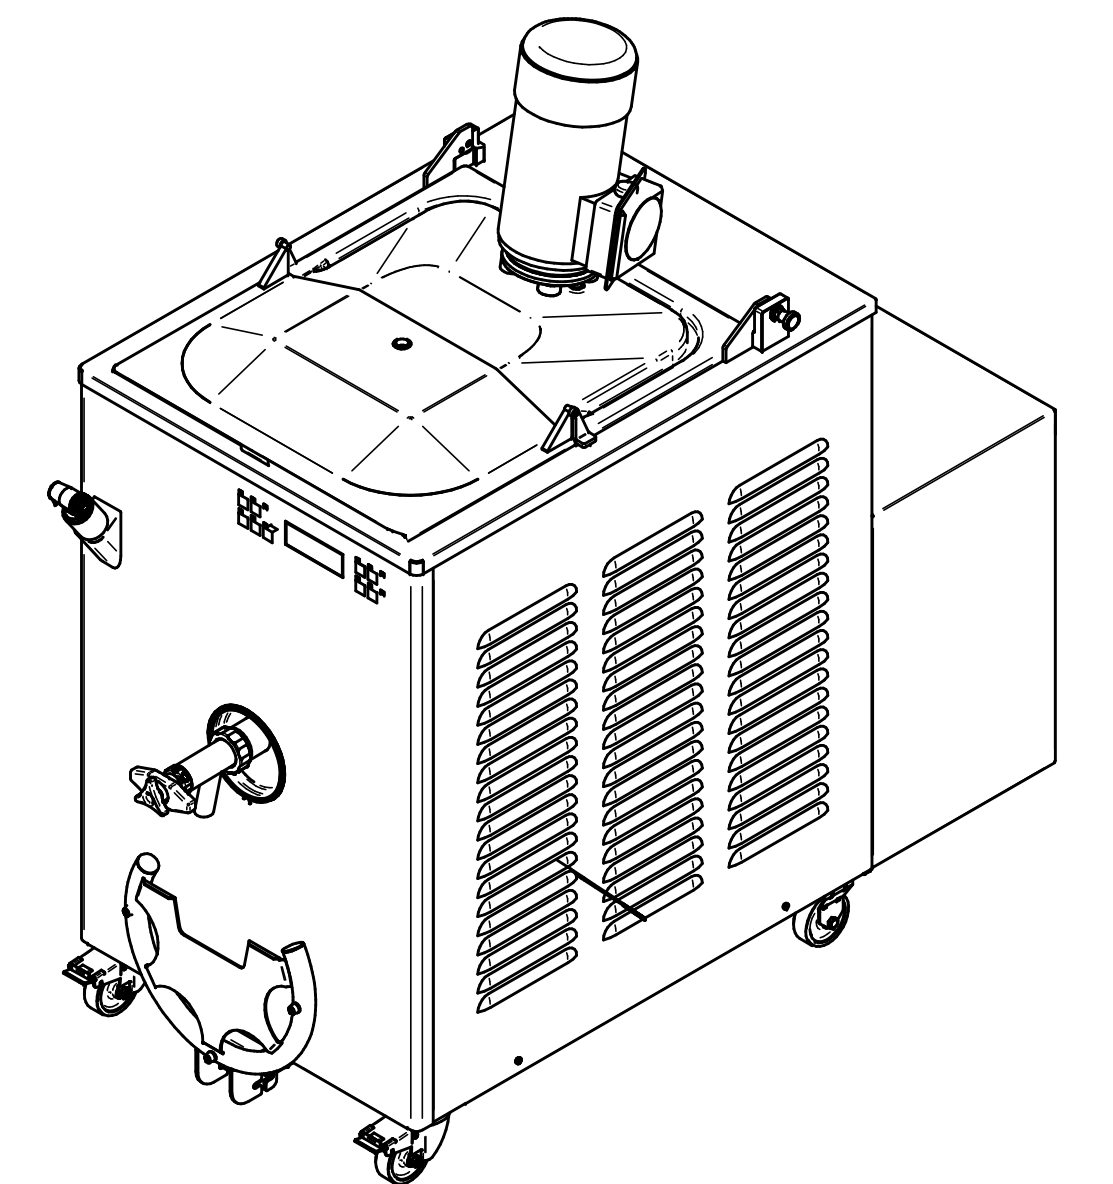

# PSK 125 PRO

FRONT VIEW

LEFT SIDE VIEW WATER VERSION

LEFT SIDE VIEW AIR VERSION

DATE	REV.
19/01/2018	00