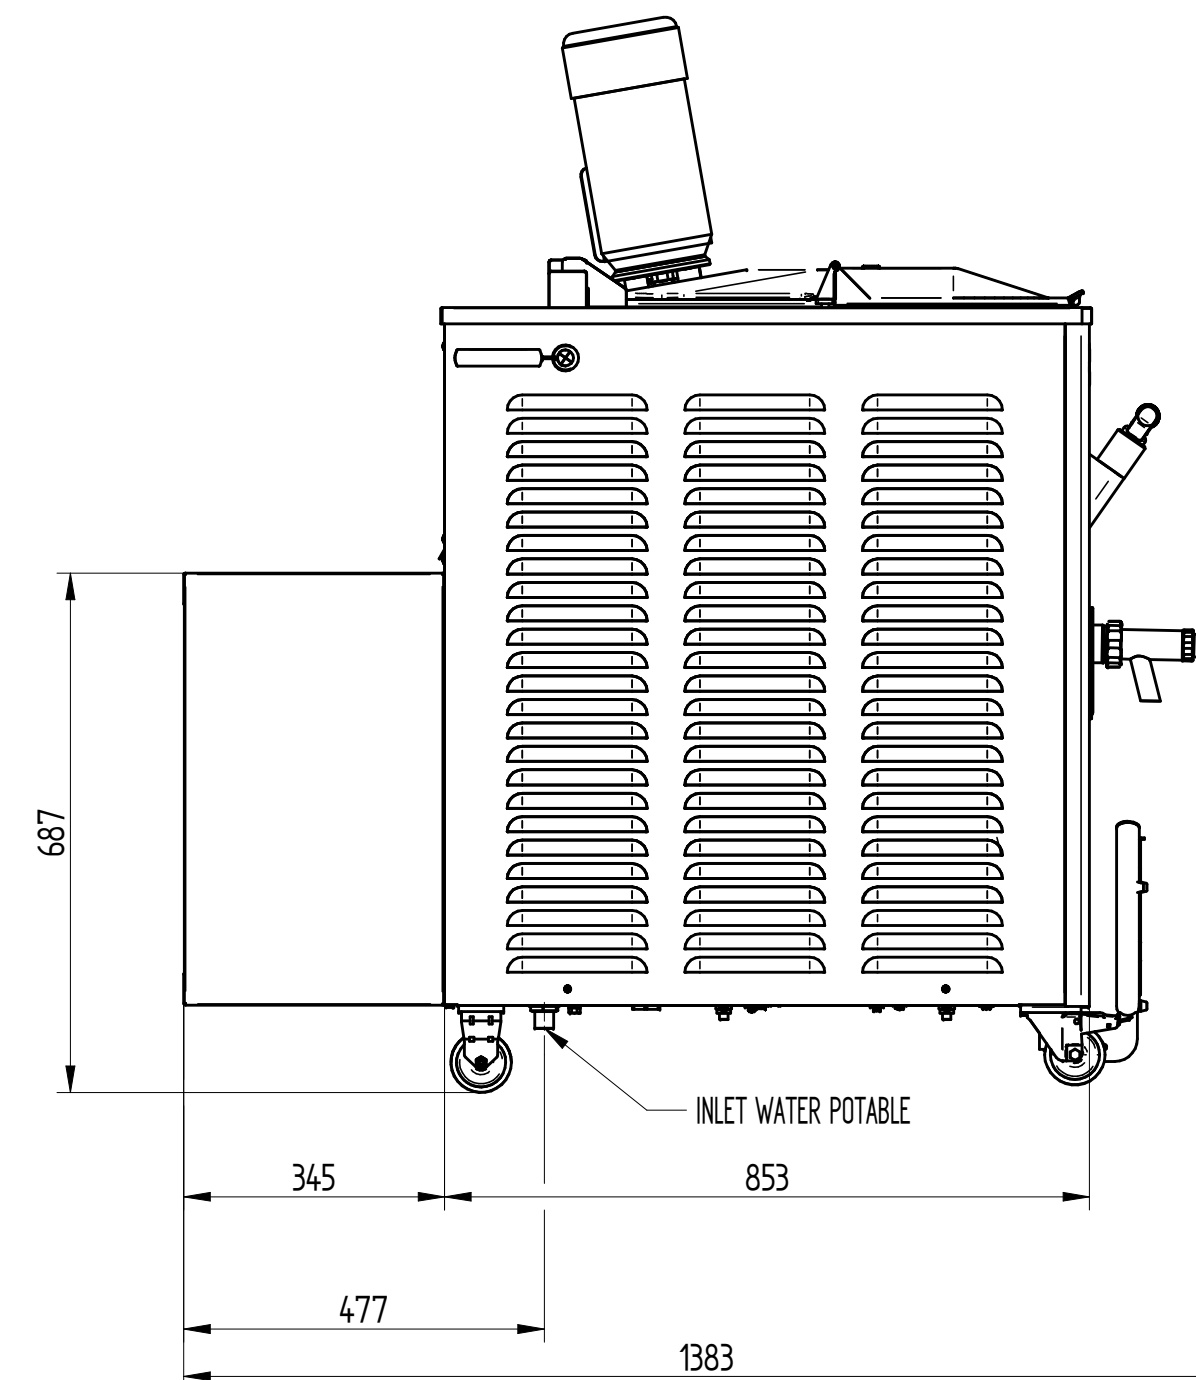

# PSK 125 PRO

FRONT VIEW

LEFT SIDE VIEW WATER VERSION

LEFT SIDE VIEW AIR VERSION

DATE	REV.
19/01/2018	00