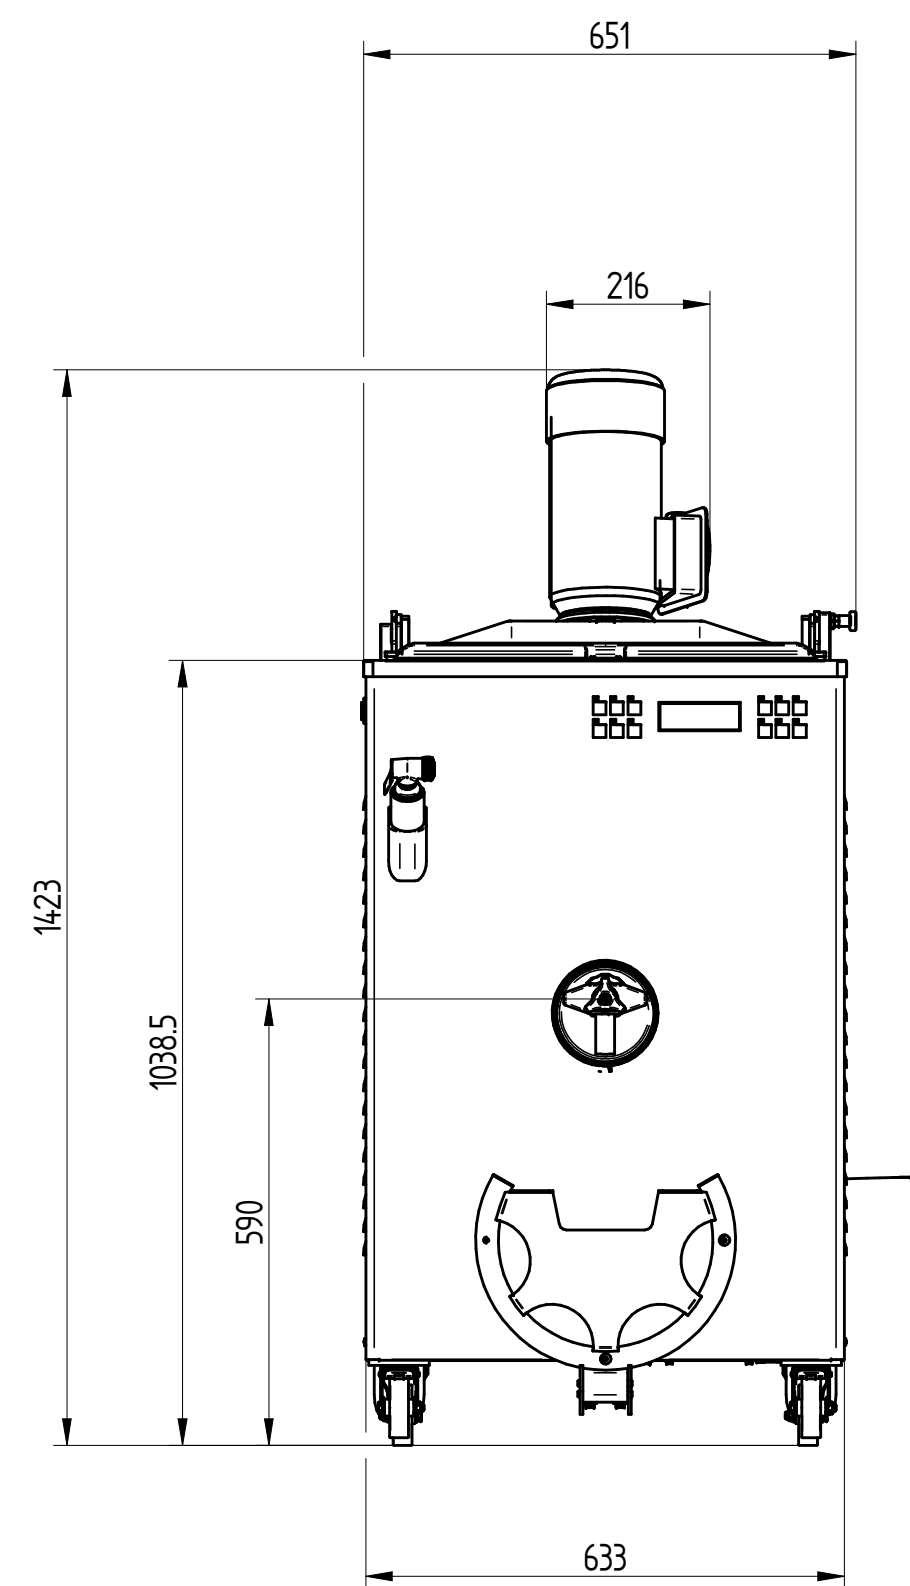

UPPER VIEW WATER VERSION

UPPER VIEW AIR VERSION

REAR VIEW WATER VERSION

# PSK 125 PRO

FRONT VIEW

LEFT SIDE VIEW WATER VERSION

LEFT SIDE VIEW AIR VERSION

DATE	REV.
19/01/2018	00