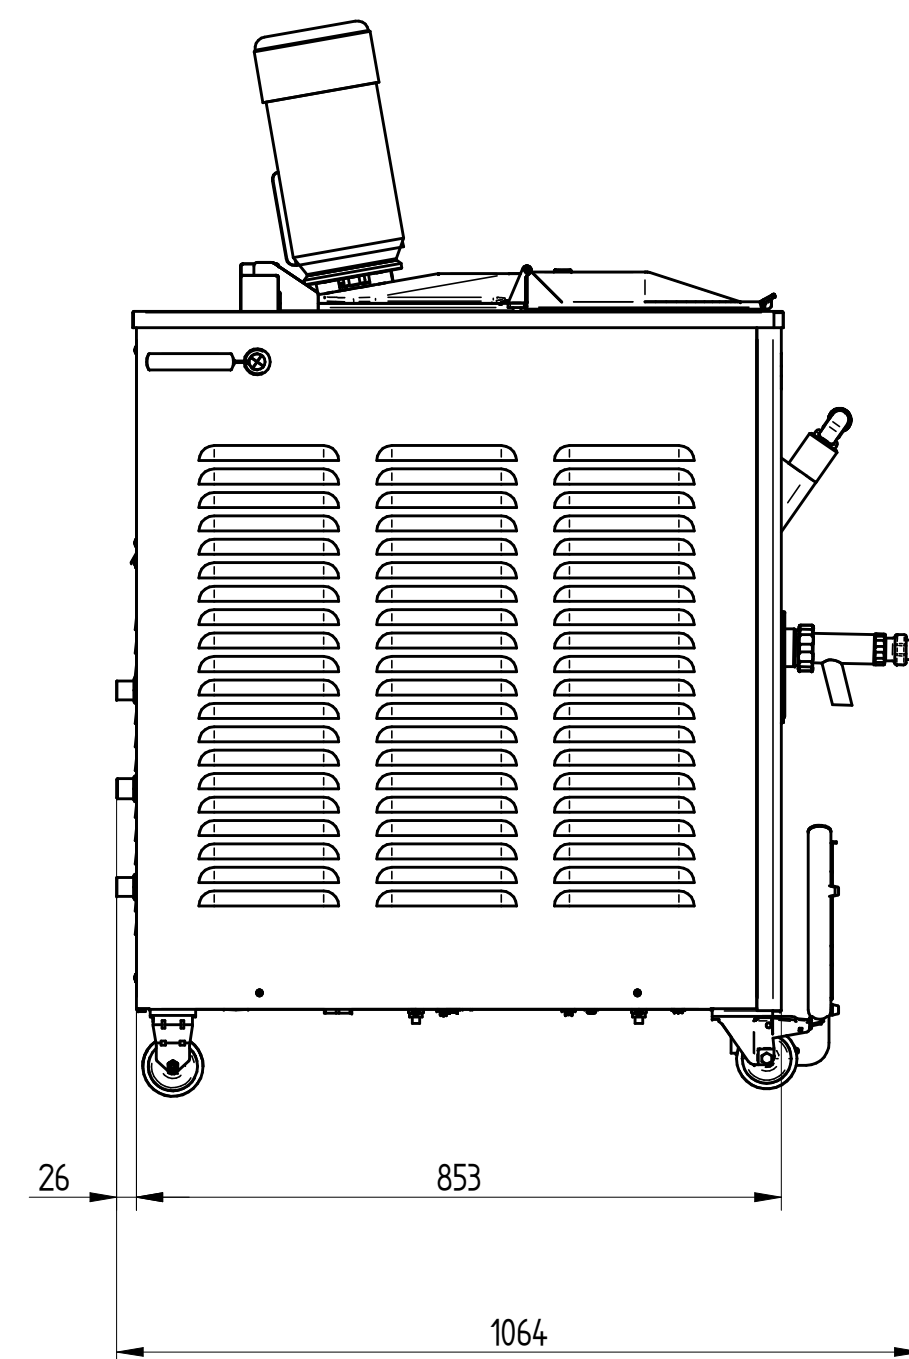

UPPER VIEW WATER VERSION

UPPER VIEW AIR VERSION

REAR VIEW WATER VERSION

# PSK 125 PRO

FRONT VIEW

LEFT SIDE VIEW WATER VERSION

LEFT SIDE VIEW AIR VERSION

DATE	REV.
19/01/2018	00