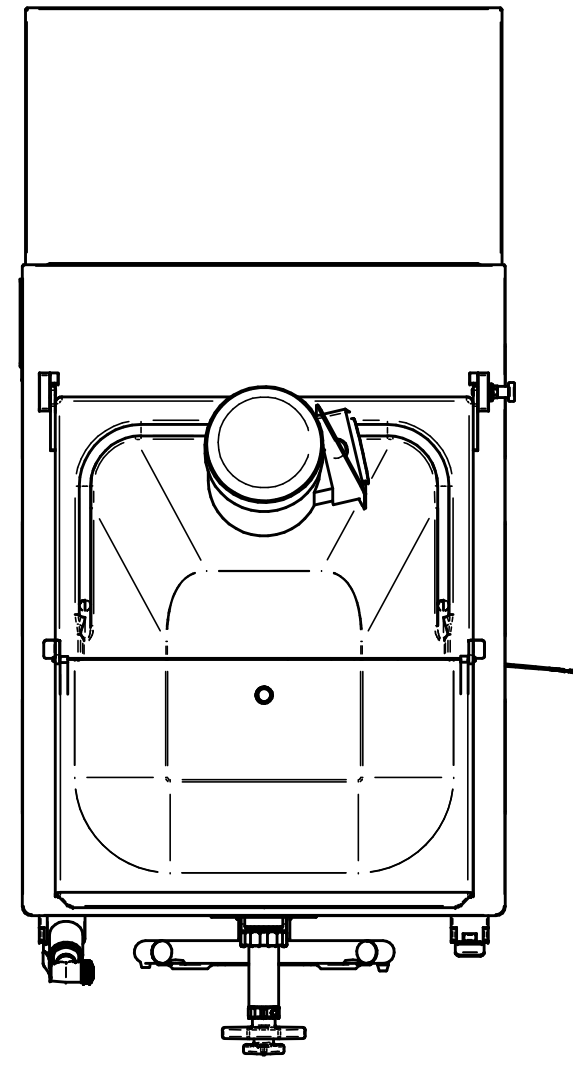

UPPER VIEW WATER VERSION

UPPER VIEW AIR VERSION

REAR VIEW WATER VERSION

# PSK 125 PRO

FRONT VIEW

LEFT SIDE VIEW WATER VERSION

LEFT SIDE VIEW AIR VERSION

DATE	REV.
19/01/2018	00