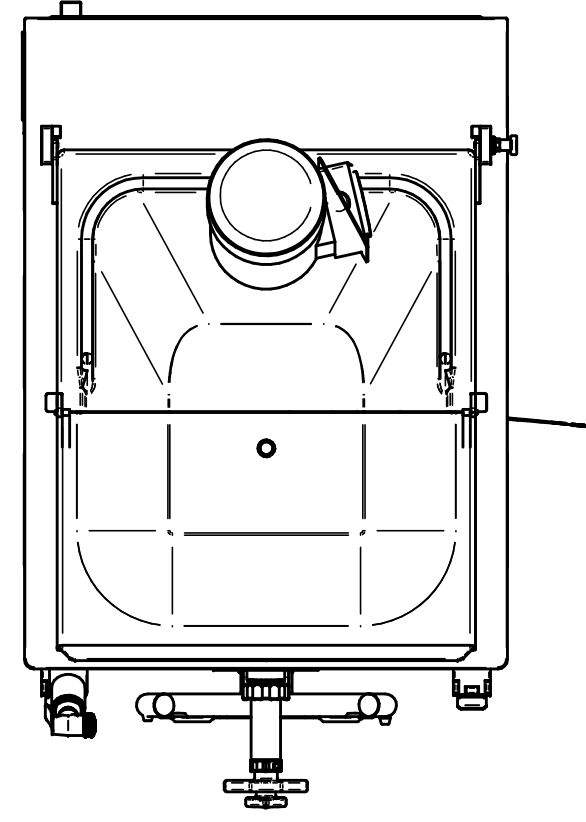

UPPER VIEW WATER VERSION

UPPER VIEW AIR VERSION

REAR VIEW WATER VERSION

# PSK 125 PRO

FRONT VIEW

LEFT SIDE VIEW WATER VERSION

LEFT SIDE VIEW AIR VERSION

DATE	REV.
19/01/2018	00