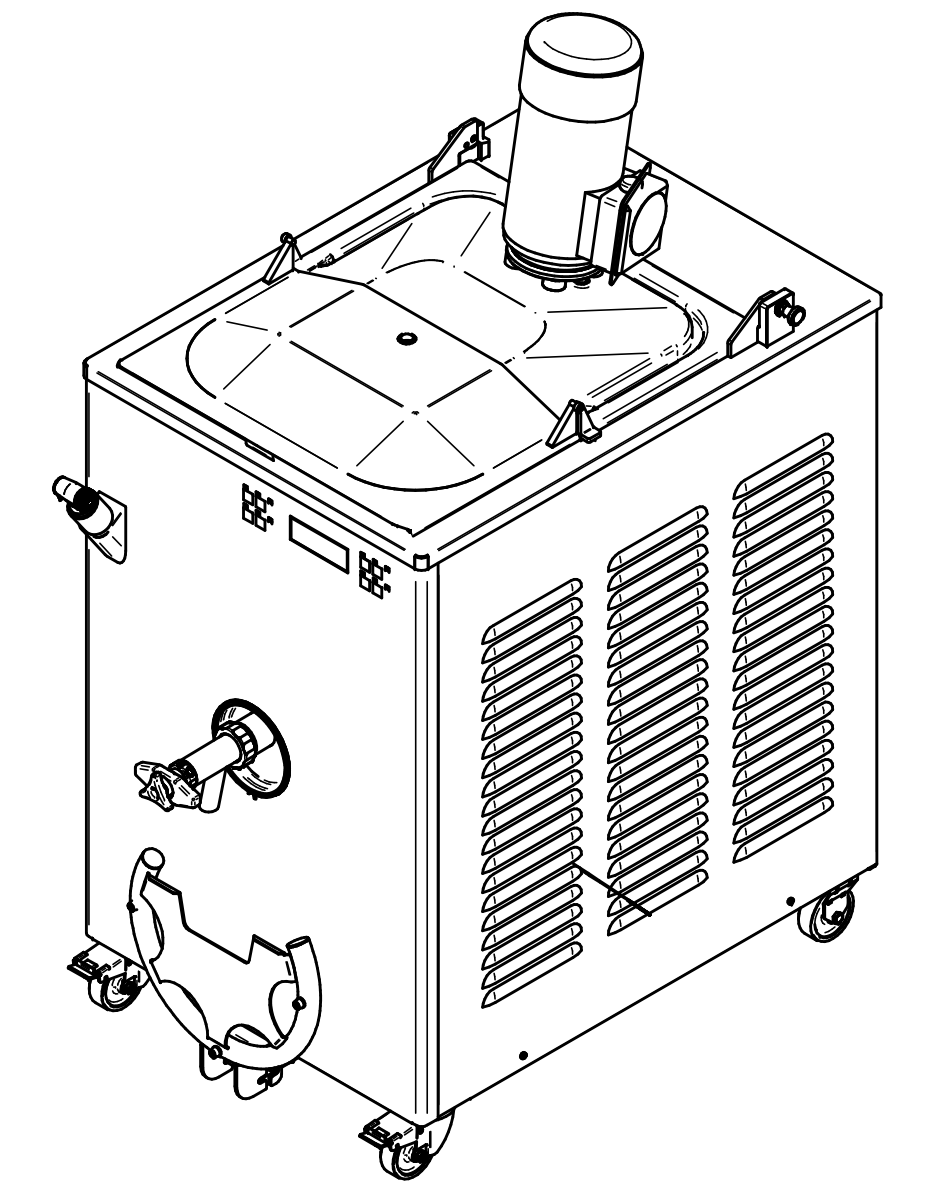

UPPER VIEW WATER VERSION

UPPER VIEW AIR VERSION

REAR VIEW WATER VERSION

# PSK 125 PRO

FRONT VIEW

LEFT SIDE VIEW WATER VERSION

LEFT SIDE VIEW AIR VERSION

DATE	REV.
19/01/2018	00