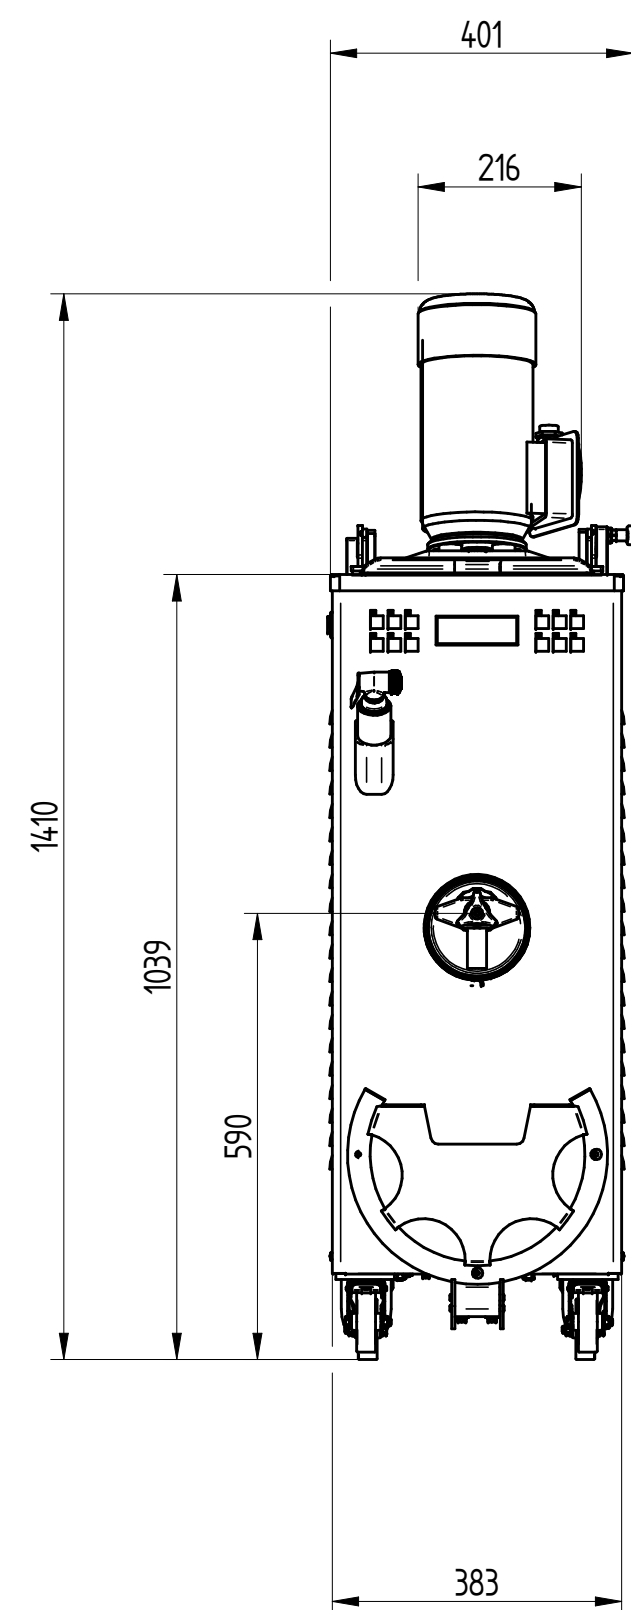

UPPER VIEW WATER VERSION

UPPER VIEW AIR VERSION

REAR VIEW WATER VERSION

PSK 65 PRO

FRONT VIEW

LEFT SIDE VIEW WATER VERSION

LEFT SIDE VIEW AIR VERSION

DATE	REV.
19/01/2018	00