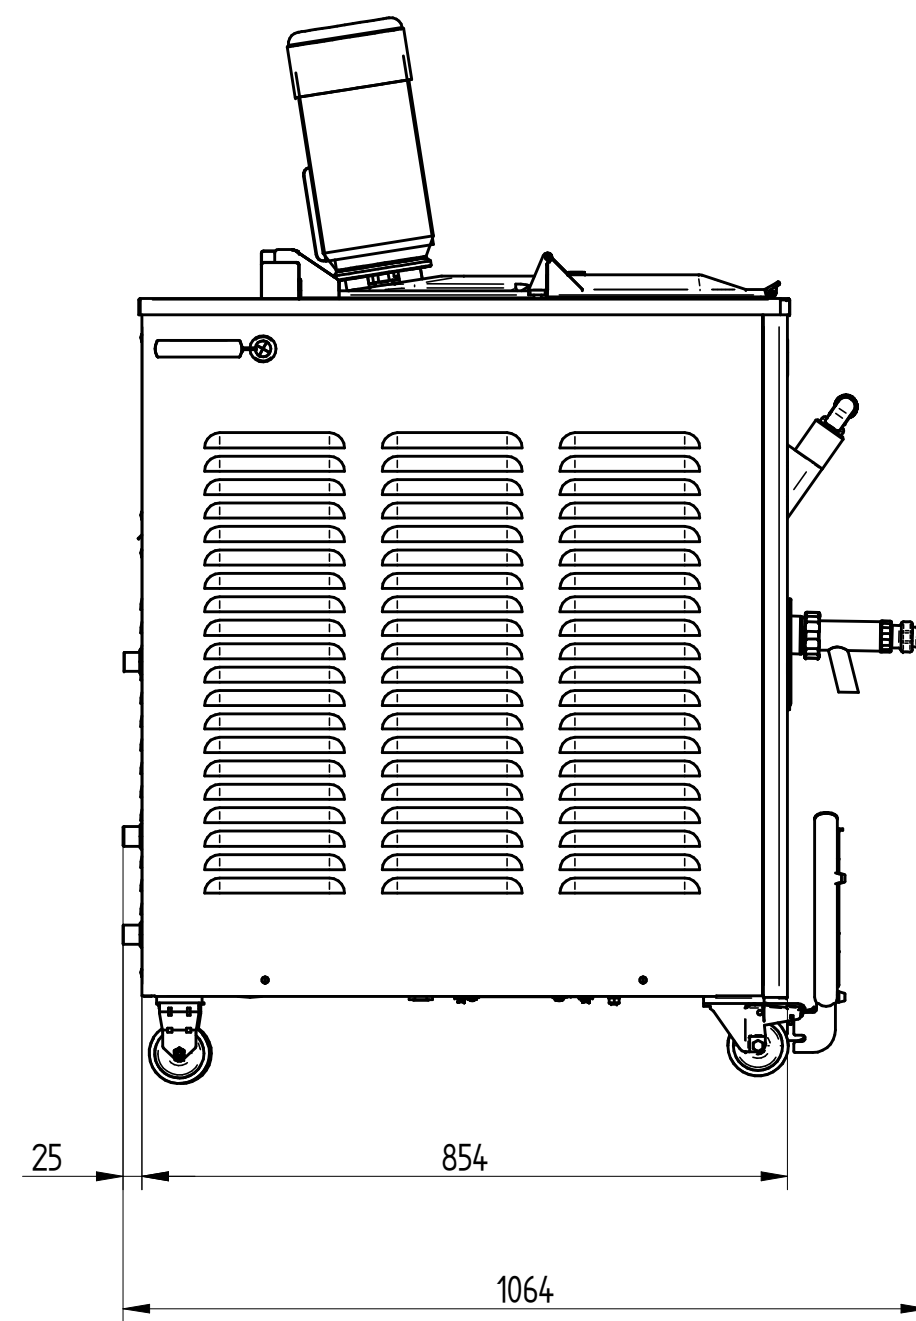

UPPER VIEW WATER VERSION

UPPER VIEW AIR VERSION

REAR VIEW WATER VERSION

PSK 65 PRO

FRONT VIEW

LEFT SIDE VIEW WATER VERSION

LEFT SIDE VIEW AIR VERSION

DATE	REV.
19/01/2018	00