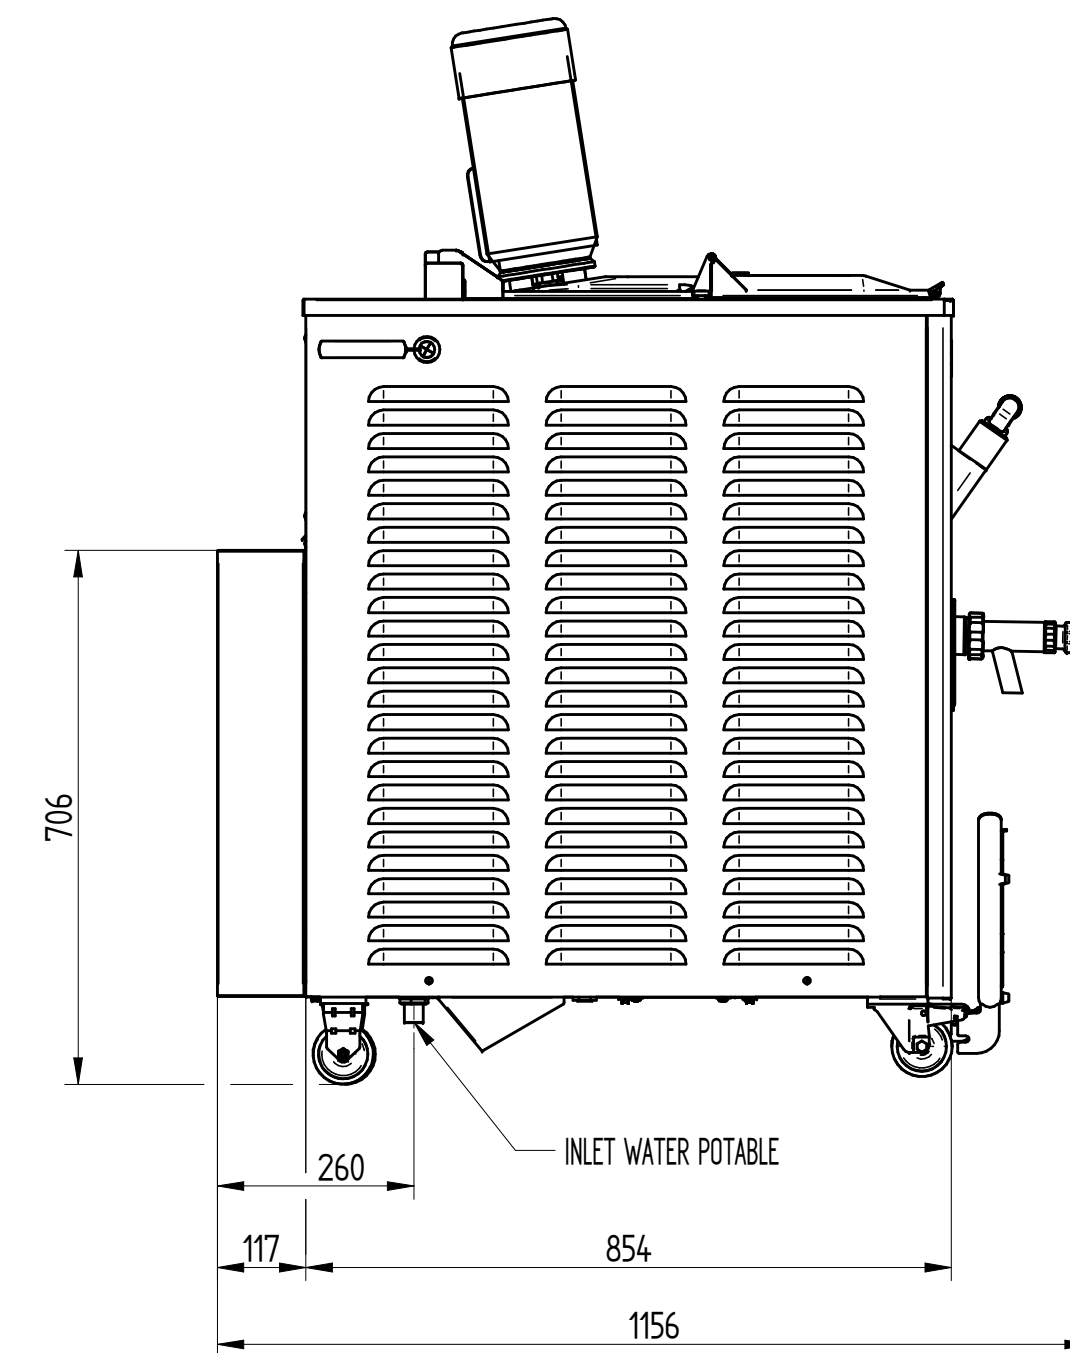

UPPER VIEW WATER VERSION

UPPER VIEW AIR VERSION

REAR VIEW WATER VERSION

PSK 65 PRO

FRONT VIEW

LEFT SIDE VIEW WATER VERSION

LEFT SIDE VIEW AIR VERSION

DATE	REV.
19/01/2018	00