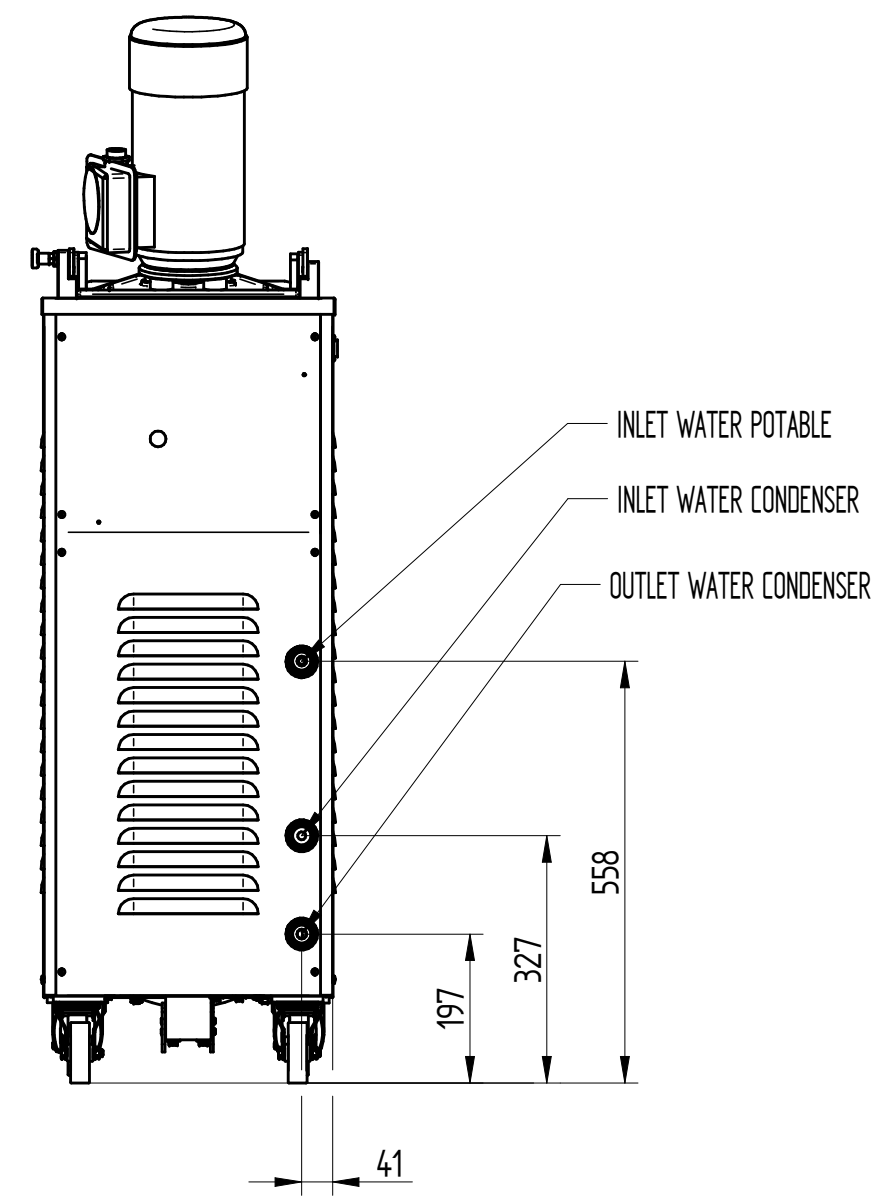

UPPER VIEW WATER VERSION

UPPER VIEW AIR VERSION

REAR VIEW WATER VERSION

PSK 65 PRO

FRONT VIEW

LEFT SIDE VIEW WATER VERSION

LEFT SIDE VIEW AIR VERSION

DATE	REV.
19/01/2018	00