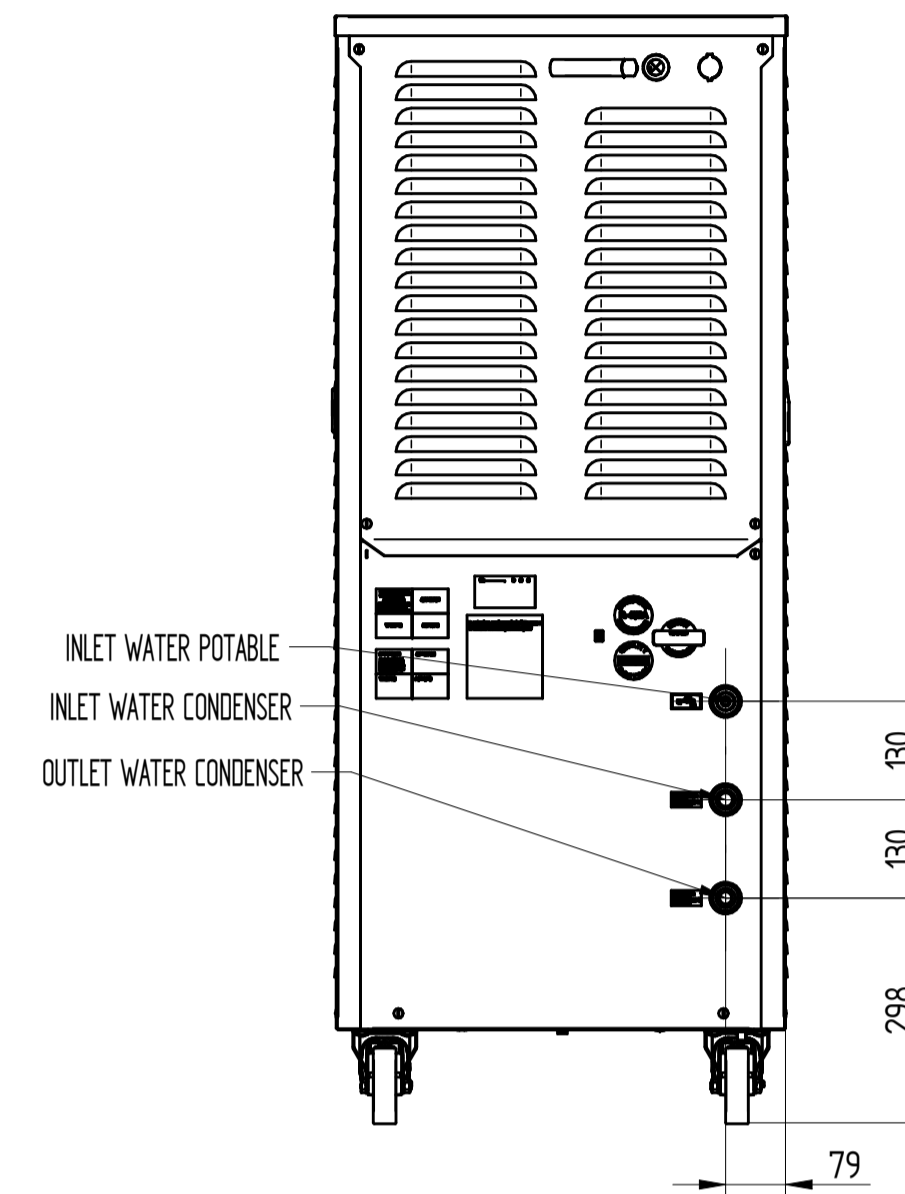

UPPER VIEW WATER VERSION

UPPER VIEW AIR VERSION

REAR VIEW WATER VERSION

MULTIFREEZE 18 ICONA

FRONT VIEW

LEFT SIDE VIEW WATER VERSION

LEFT SIDE VIEW AIR VERSION

DATE	REV.
24/02/2023	00