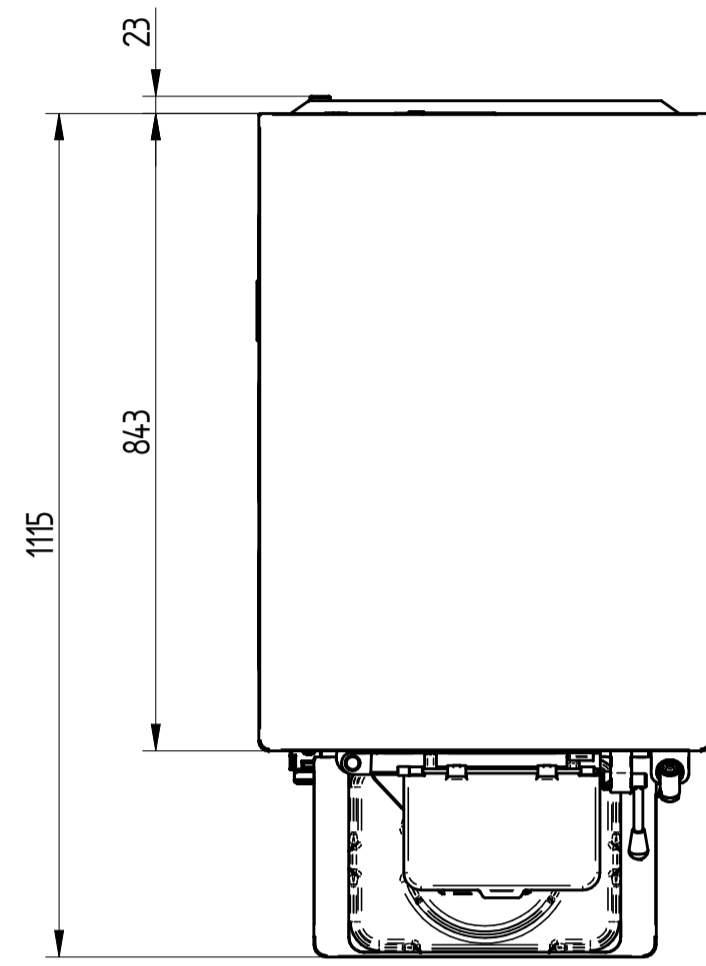

UPPER VIEW WATER VERSION

UPPER VIEW AIR VERSION

REAR VIEW WATER VERSION

MULTIFREEZE 18 ICONA

FRONT VIEW

LEFT SIDE VIEW WATER VERSION

LEFT SIDE VIEW AIR VERSION

DATE	REV.
24/02/2023	00