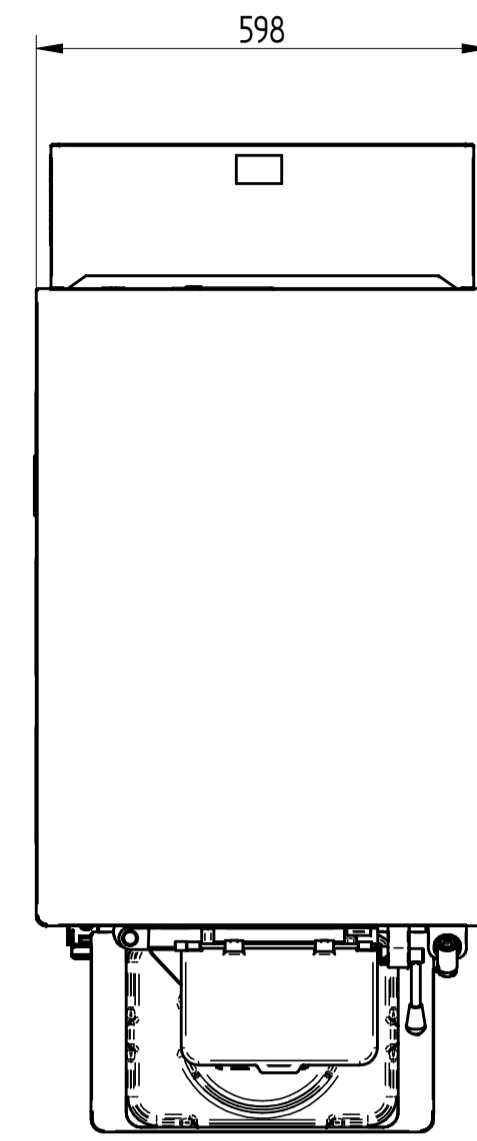

UPPER VIEW WATER VERSION

UPPER VIEW AIR VERSION

REAR VIEW WATER VERSION

MULTIFREEZE 18 ICONA

FRONT VIEW

LEFT SIDE VIEW WATER VERSION

LEFT SIDE VIEW AIR VERSION

DATE	REV.
24/02/2023	00