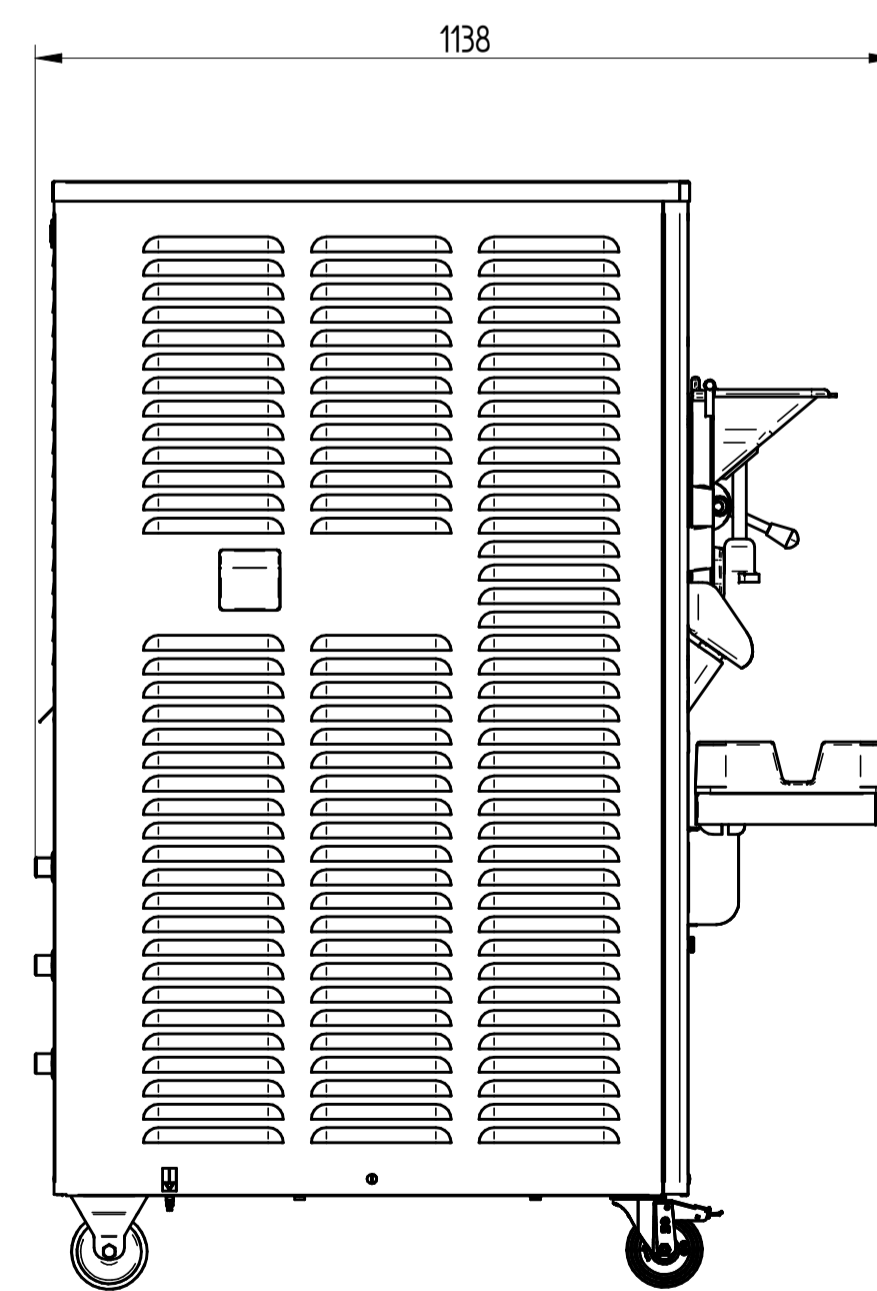

UPPER VIEW WATER VERSION

UPPER VIEW AIR VERSION

REAR VIEW WATER VERSION

MULTIFREEZE 18 ICONA

FRONT VIEW

LEFT SIDE VIEW WATER VERSION

LEFT SIDE VIEW AIR VERSION

DATE	REV.
24/02/2023	00