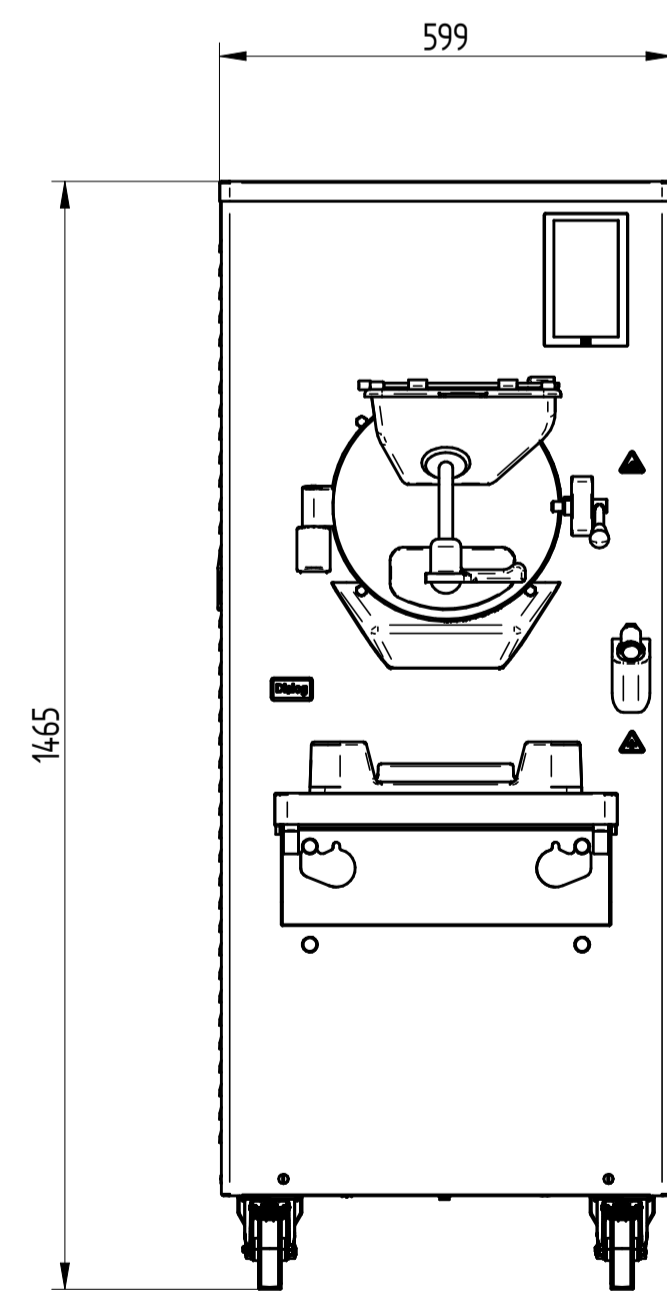

UPPER VIEW WATER VERSION

UPPER VIEW AIR VERSION

REAR VIEW WATER VERSION

MULTIFREEZE 18 ICONA

FRONT VIEW

LEFT SIDE VIEW WATER VERSION

LEFT SIDE VIEW AIR VERSION

DATE	REV.
24/02/2023	00