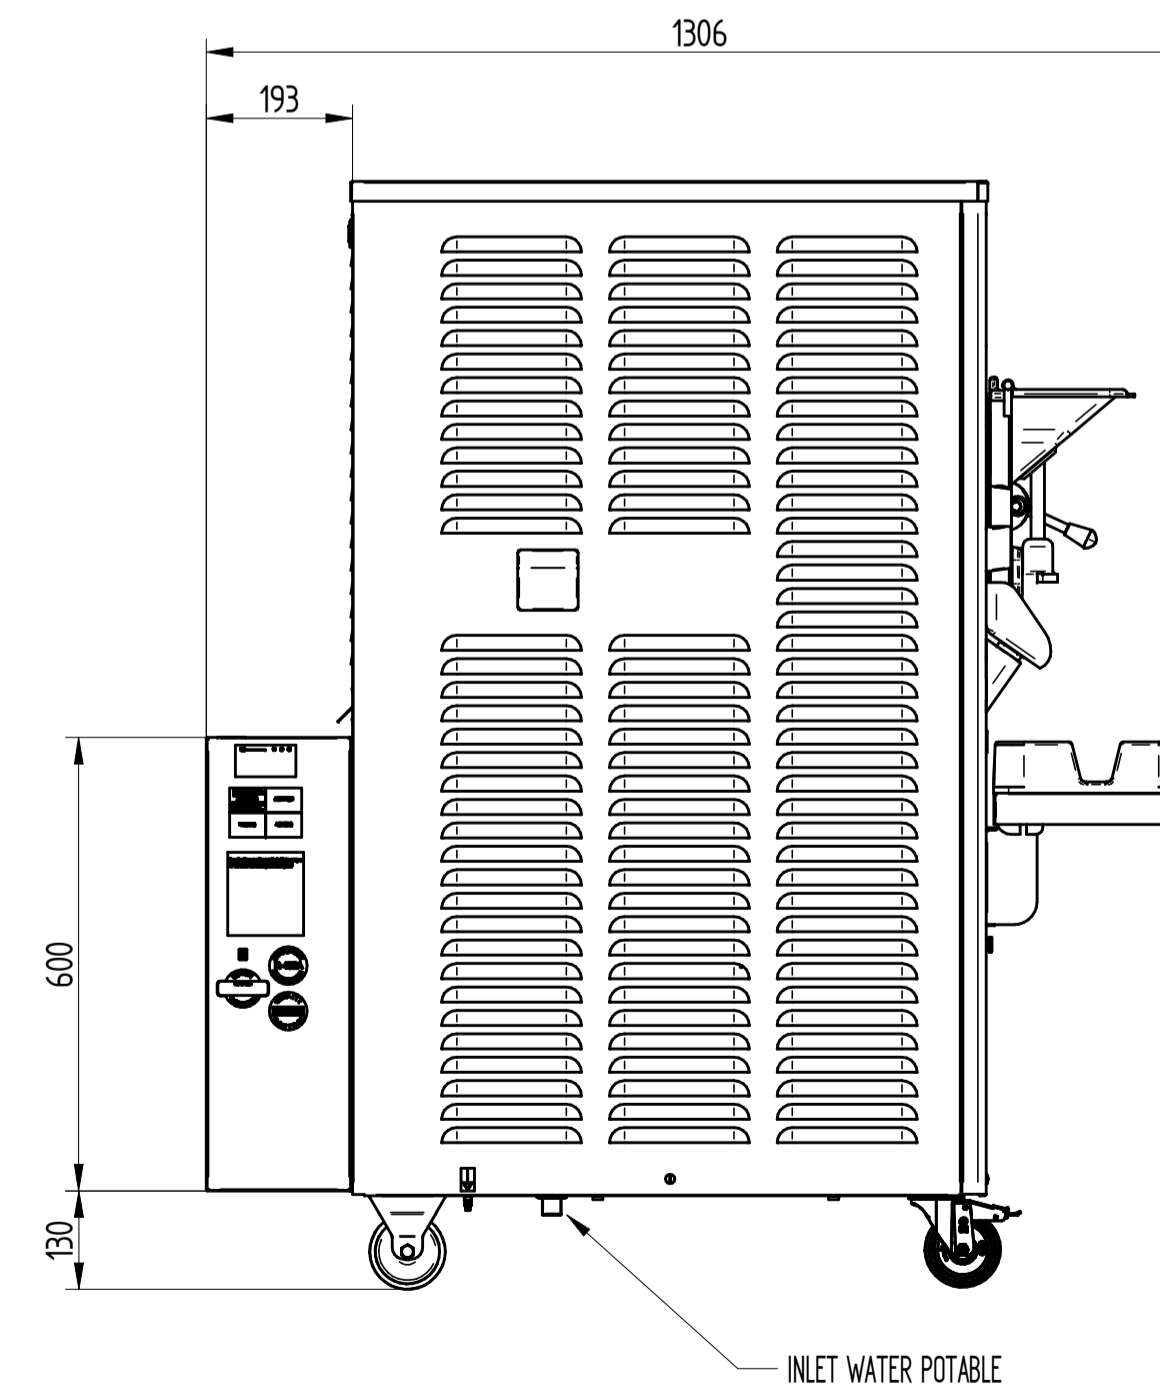

UPPER VIEW WATER VERSION

UPPER VIEW AIR VERSION

REAR VIEW WATER VERSION

MULTIFREEZE 18 ICONA

FRONT VIEW

LEFT SIDE VIEW WATER VERSION

LEFT SIDE VIEW AIR VERSION

DATE	REV.
24/02/2023	00