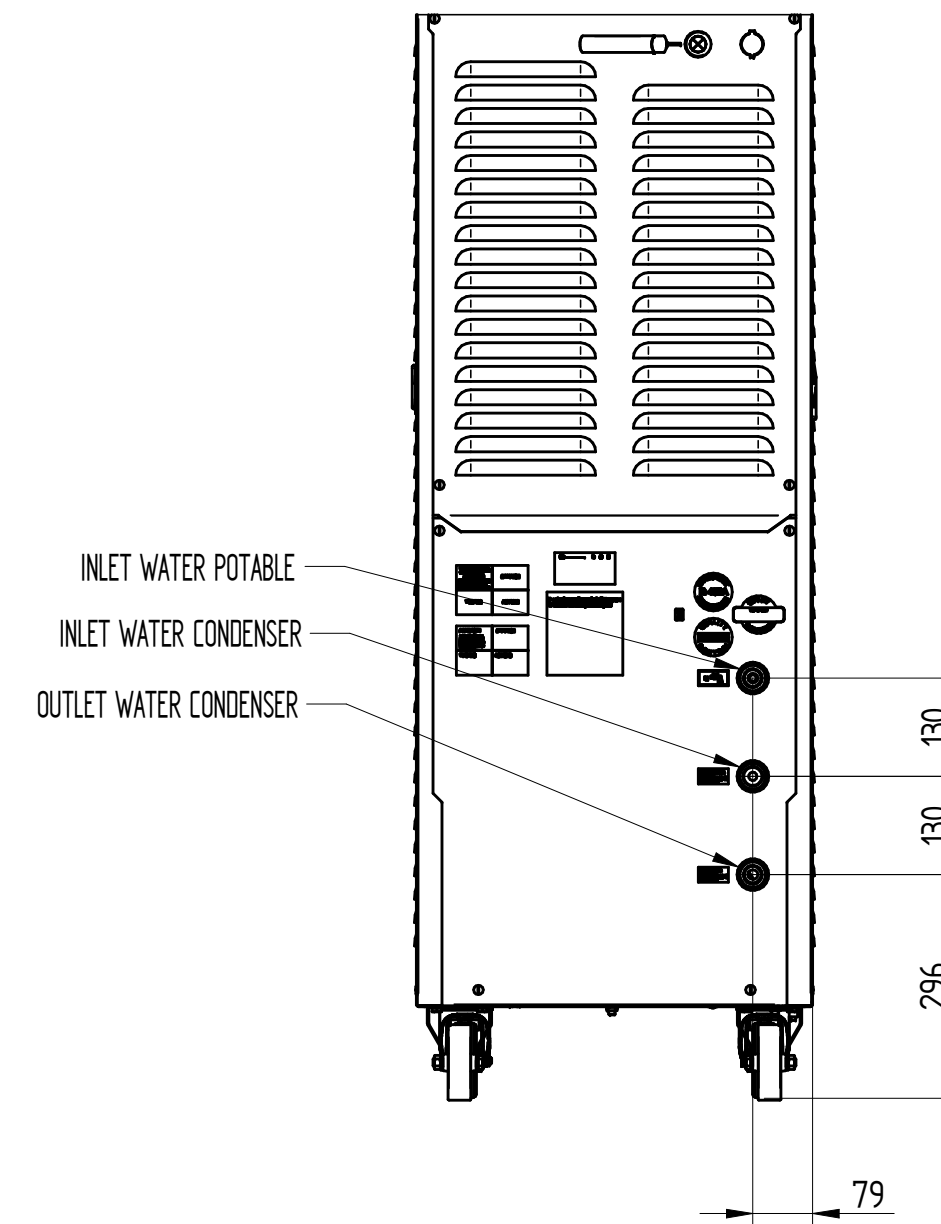

UPPER VIEW WATER VERSION

UPPER VIEW AIR VERSION

REAR VIEW WATER VERSION

MULTIFREEZE 8 ICONA

FRONT VIEW

LEFT SIDE VIEW WATER VERSION

LEFT SIDE VIEW AIR VERSION

DATE	REV.
22/12/2022	00