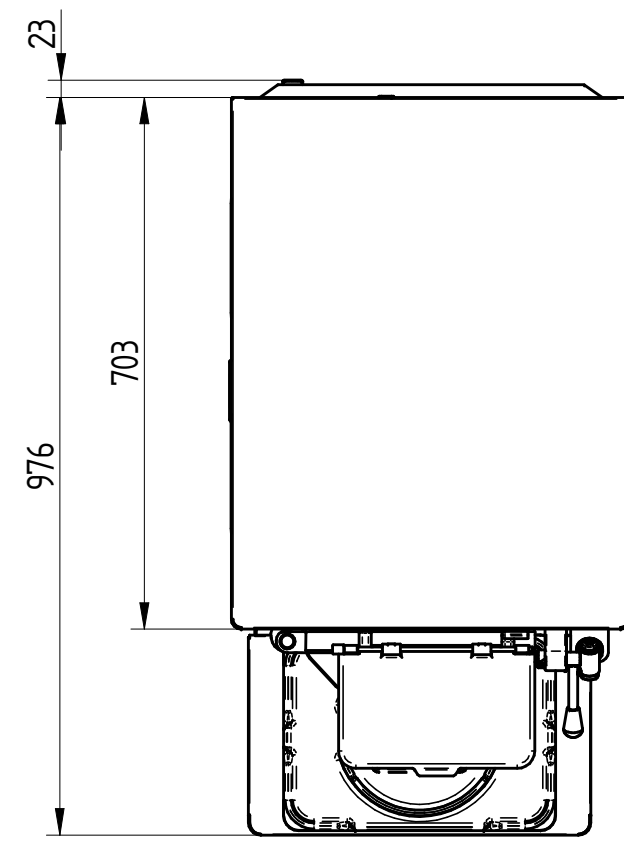

UPPER VIEW WATER VERSION

UPPER VIEW AIR VERSION

REAR VIEW WATER VERSION

MULTIFREEZE 8 ICONA

FRONT VIEW

LEFT SIDE VIEW WATER VERSION

LEFT SIDE VIEW AIR VERSION

DATE	REV.
22/12/2022	00