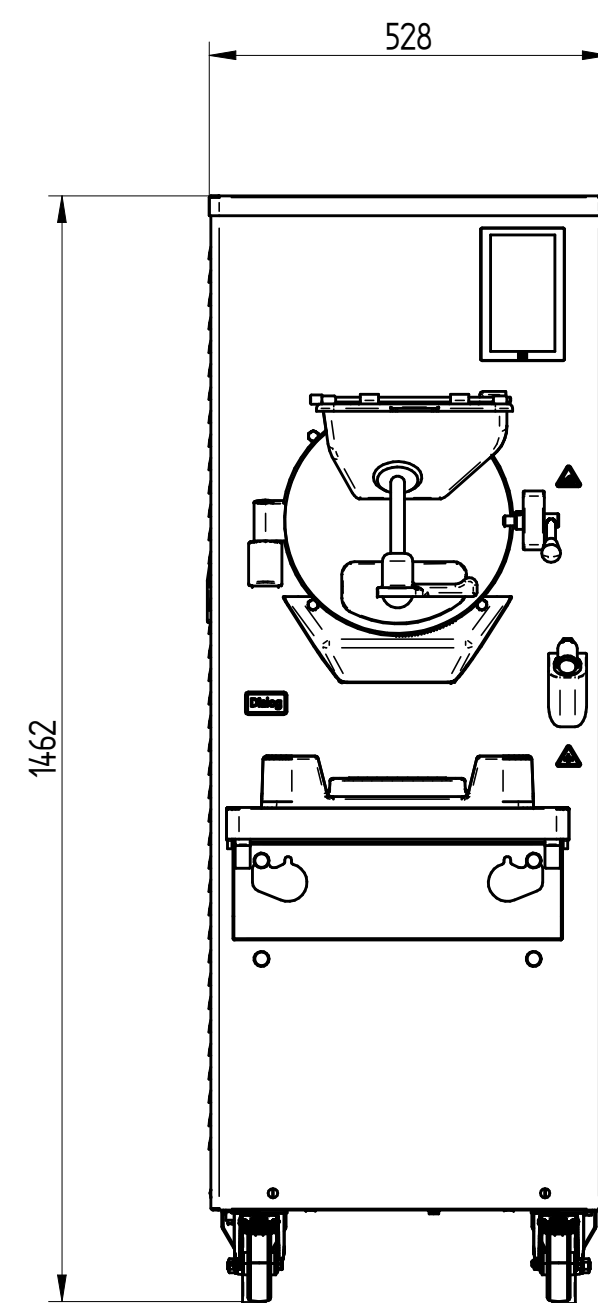

UPPER VIEW WATER VERSION

UPPER VIEW AIR VERSION

REAR VIEW WATER VERSION

MULTIFREEZE 12 ICONA

FRONT VIEW

LEFT SIDE VIEW WATER VERSION

LEFT SIDE VIEW AIR VERSION

DATE	REV.
22/12/2022	00