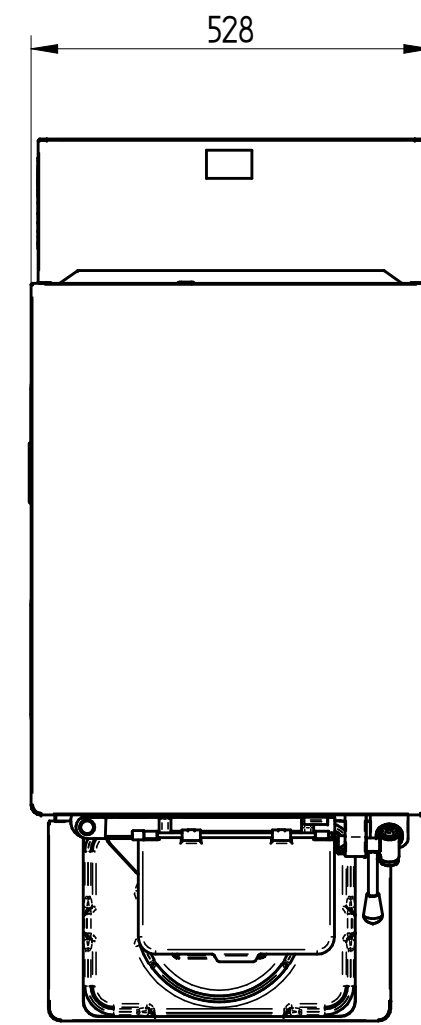

UPPER VIEW WATER VERSION

UPPER VIEW AIR VERSION

REAR VIEW WATER VERSION

MULTIFREEZE 12 ICONA

FRONT VIEW

LEFT SIDE VIEW WATER VERSION

LEFT SIDE VIEW AIR VERSION

DATE	REV.
22/12/2022	00