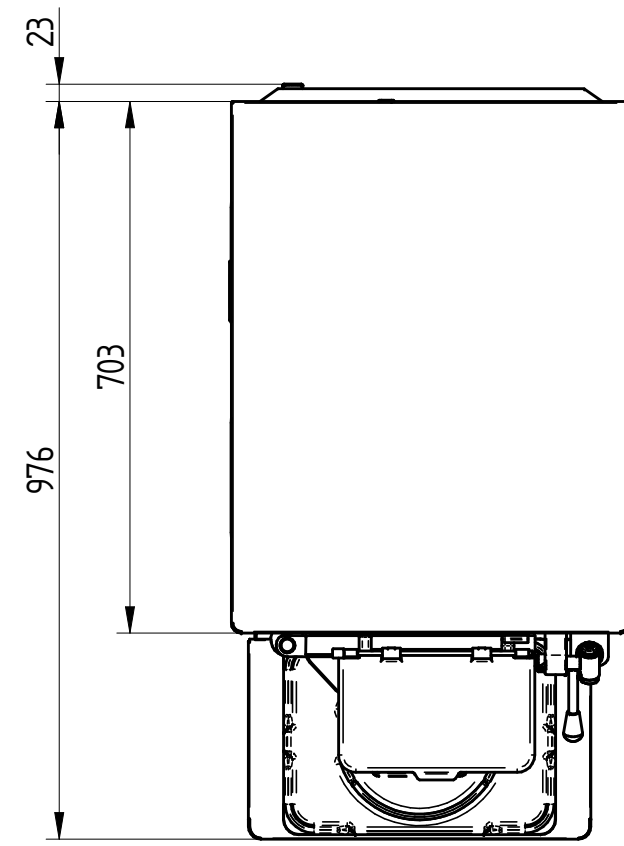

UPPER VIEW WATER VERSION

UPPER VIEW AIR VERSION

REAR VIEW WATER VERSION

MULTIFREEZE 12 ICONA

FRONT VIEW

LEFT SIDE VIEW WATER VERSION

LEFT SIDE VIEW AIR VERSION

DATE	REV.
22/12/2022	00