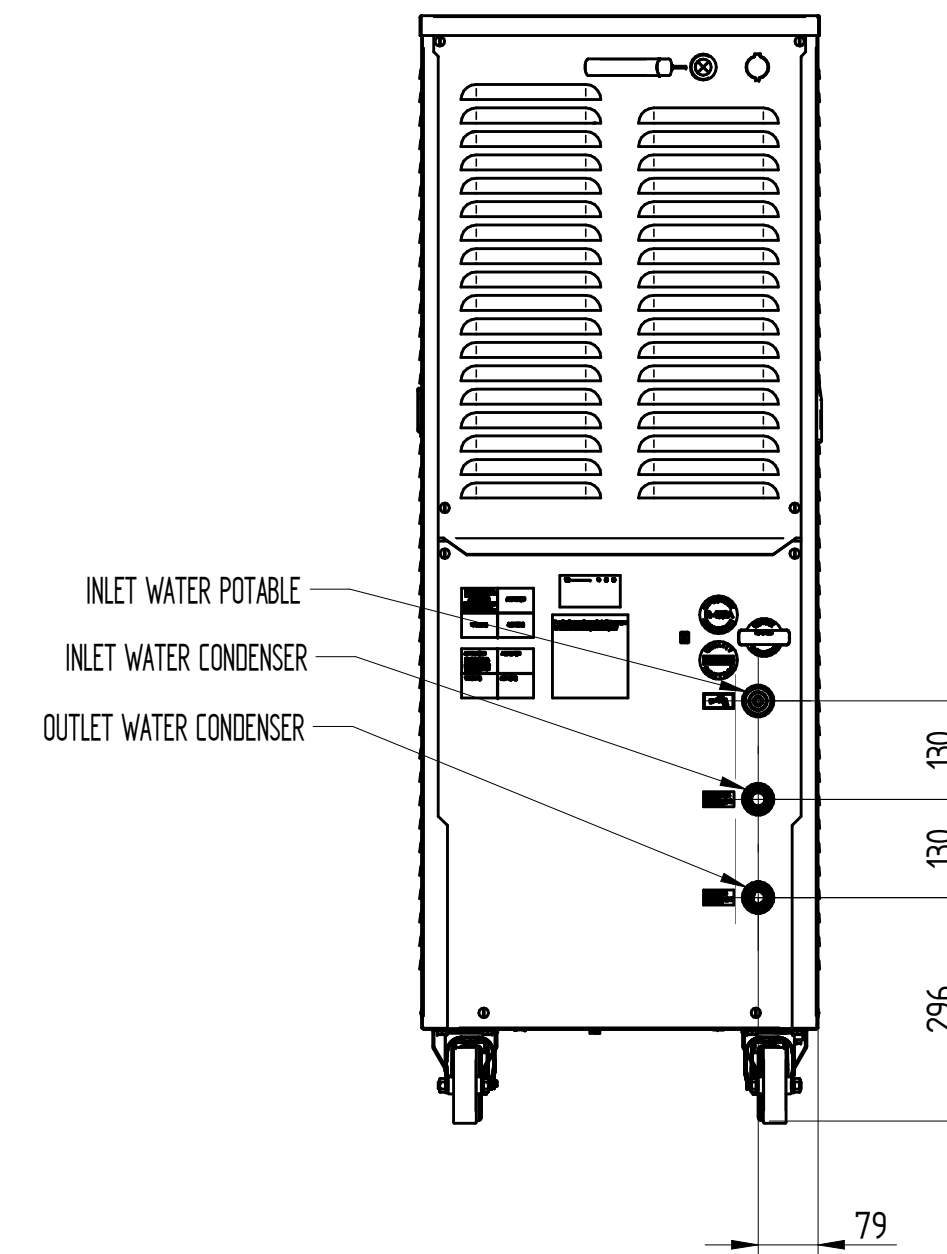

UPPER VIEW WATER VERSION

UPPER VIEW AIR VERSION

REAR VIEW WATER VERSION

MULTIFREEZE 12 ICONA

FRONT VIEW

LEFT SIDE VIEW WATER VERSION

LEFT SIDE VIEW AIR VERSION

DATE	REV.
22/12/2022	00