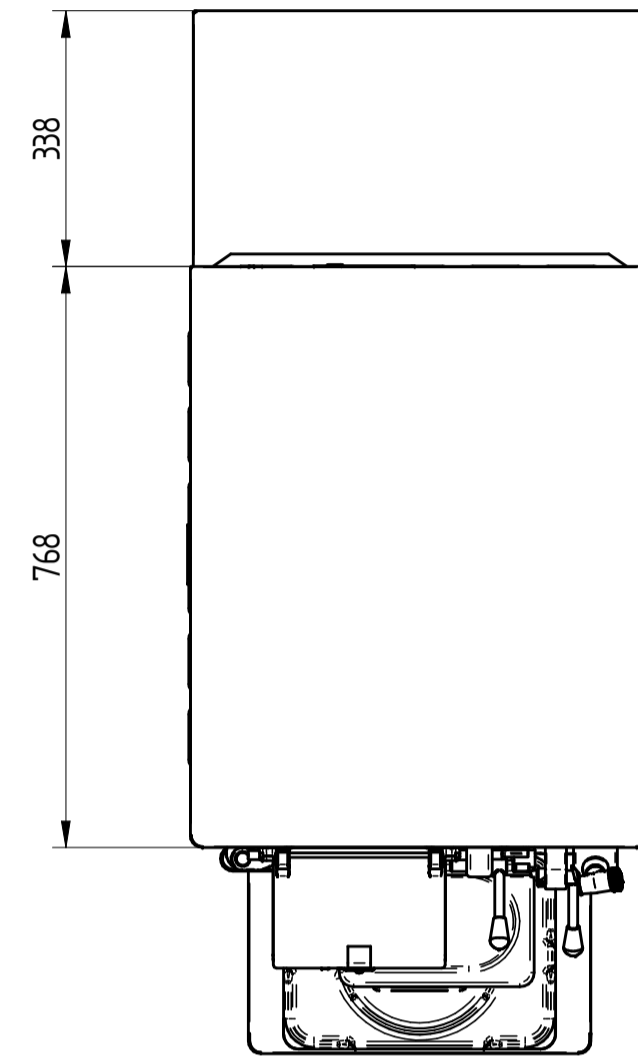

VARIO 10 ICONA

UPPER VIEW WATER VERSION

UPPER VIEW AIR VERSION

REAR VIEW WATER VERSION

FRONT VIEW

LEFT SIDE VIEW WATER VERSION

LEFT SIDE VIEW AIR VERSION

DATE	REV.
08/03/2022	00