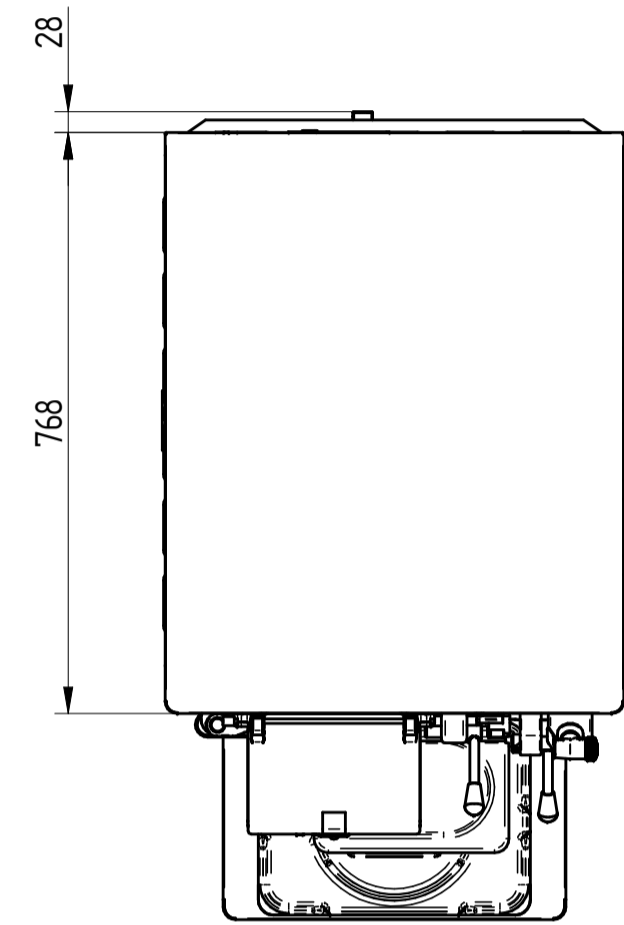

VARIO 10 ICONA

UPPER VIEW WATER VERSION

UPPER VIEW AIR VERSION

REAR VIEW WATER VERSION

FRONT VIEW

LEFT SIDE VIEW WATER VERSION

LEFT SIDE VIEW AIR VERSION

DATE	REV.
08/03/2022	00