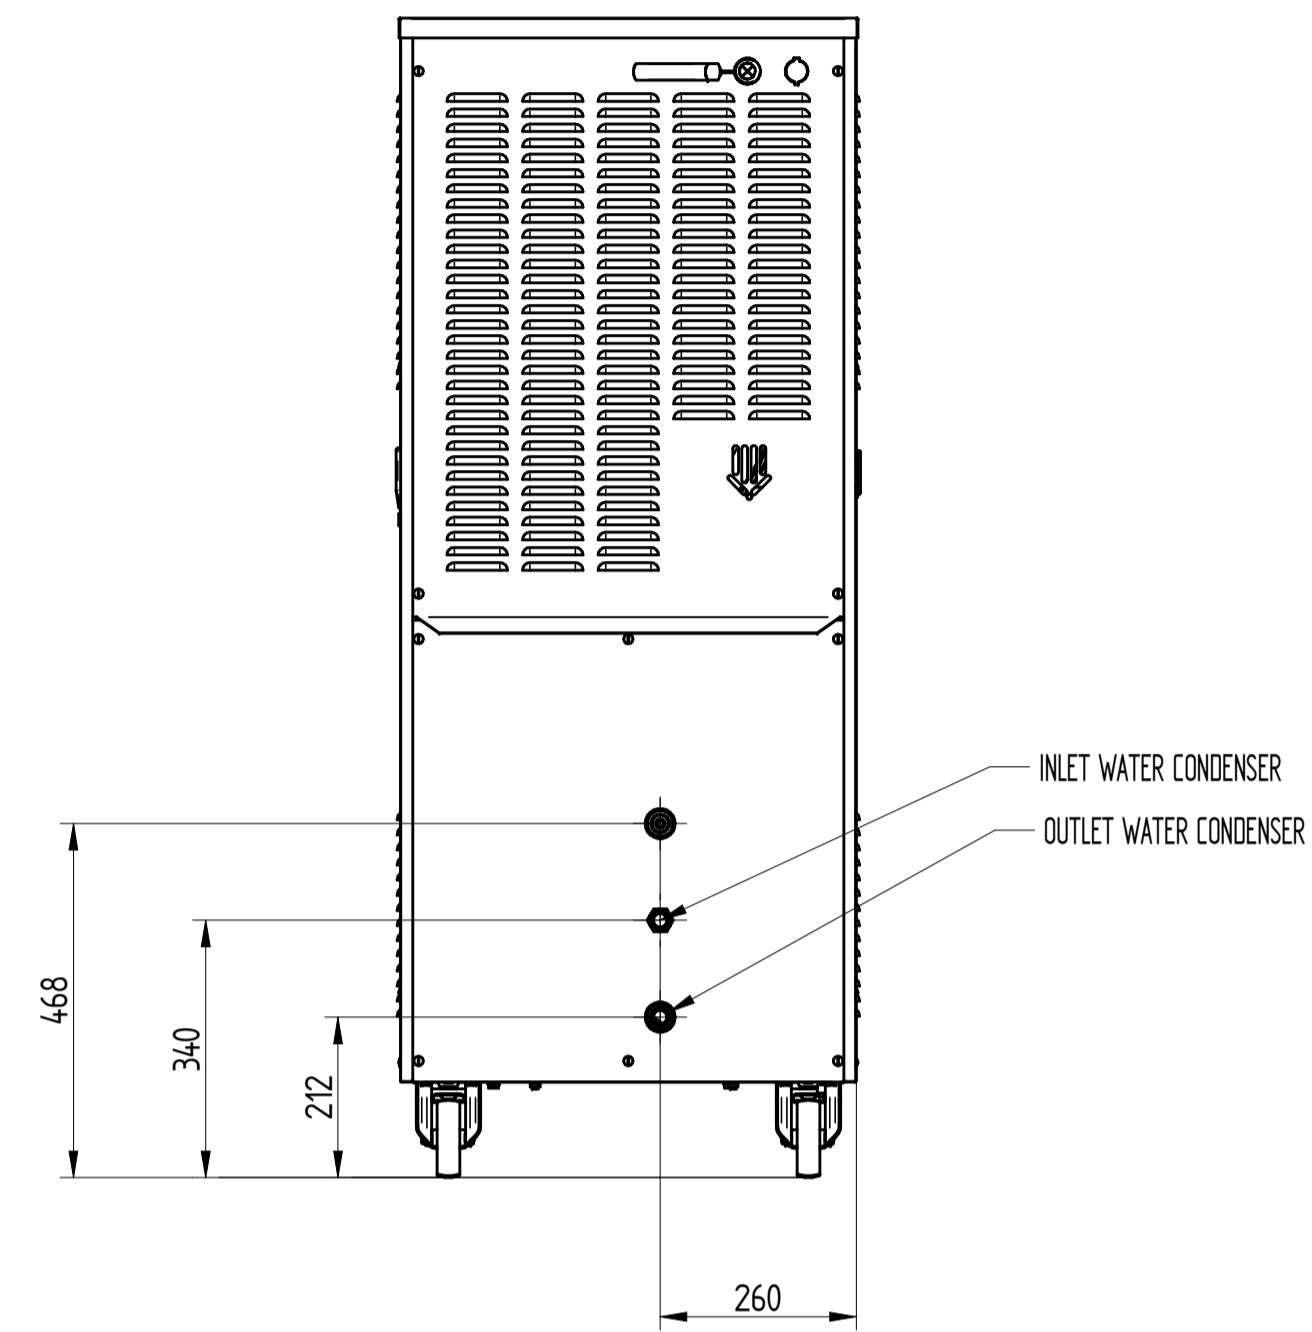

VARIO 10 ICONA

UPPER VIEW WATER VERSION

UPPER VIEW AIR VERSION

REAR VIEW WATER VERSION

FRONT VIEW

LEFT SIDE VIEW WATER VERSION

LEFT SIDE VIEW AIR VERSION

DATE	REV.
08/03/2022	00