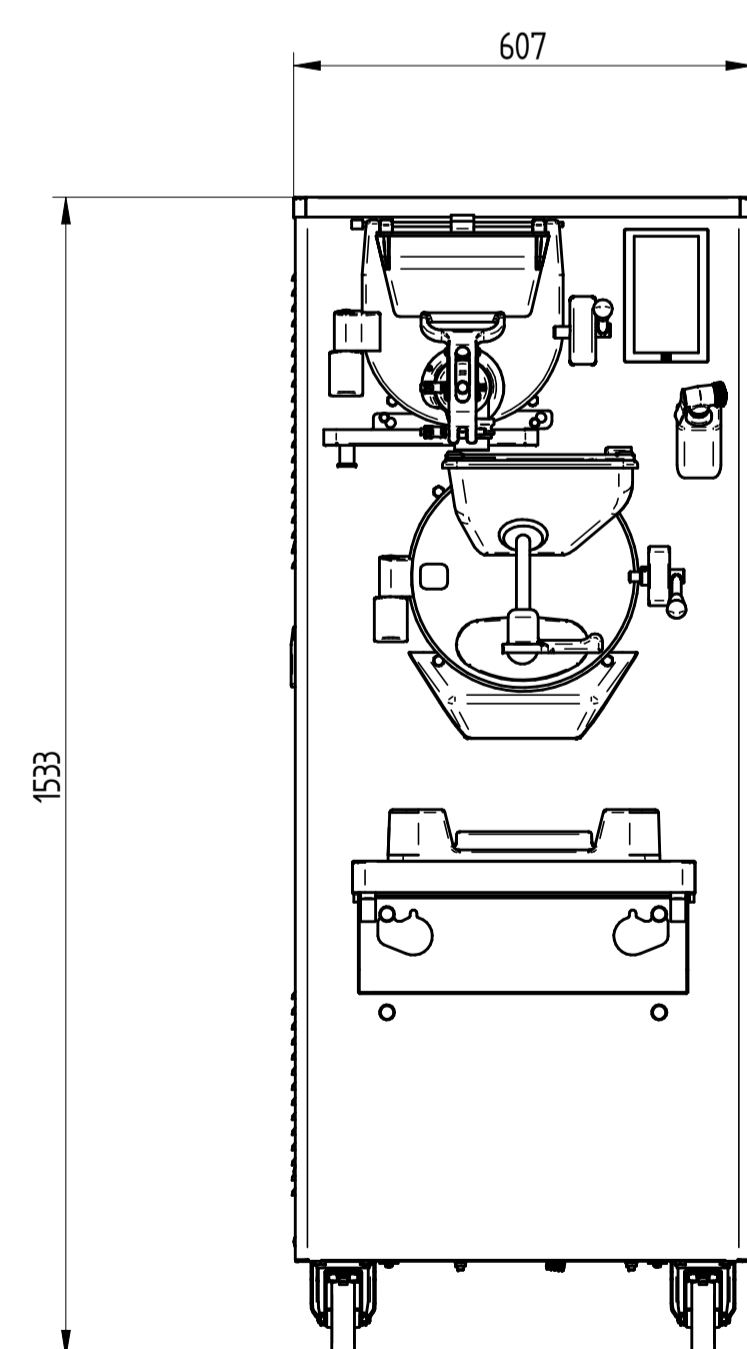

VARIO 8 ICONA

UPPER VIEW WATER VERSION

UPPER VIEW AIR VERSION

REAR VIEW WATER VERSION

FRONT VIEW

LEFT SIDE VIEW WATER VERSION

LEFT SIDE VIEW AIR VERSION

DATE	REV.
15/02/2022	00