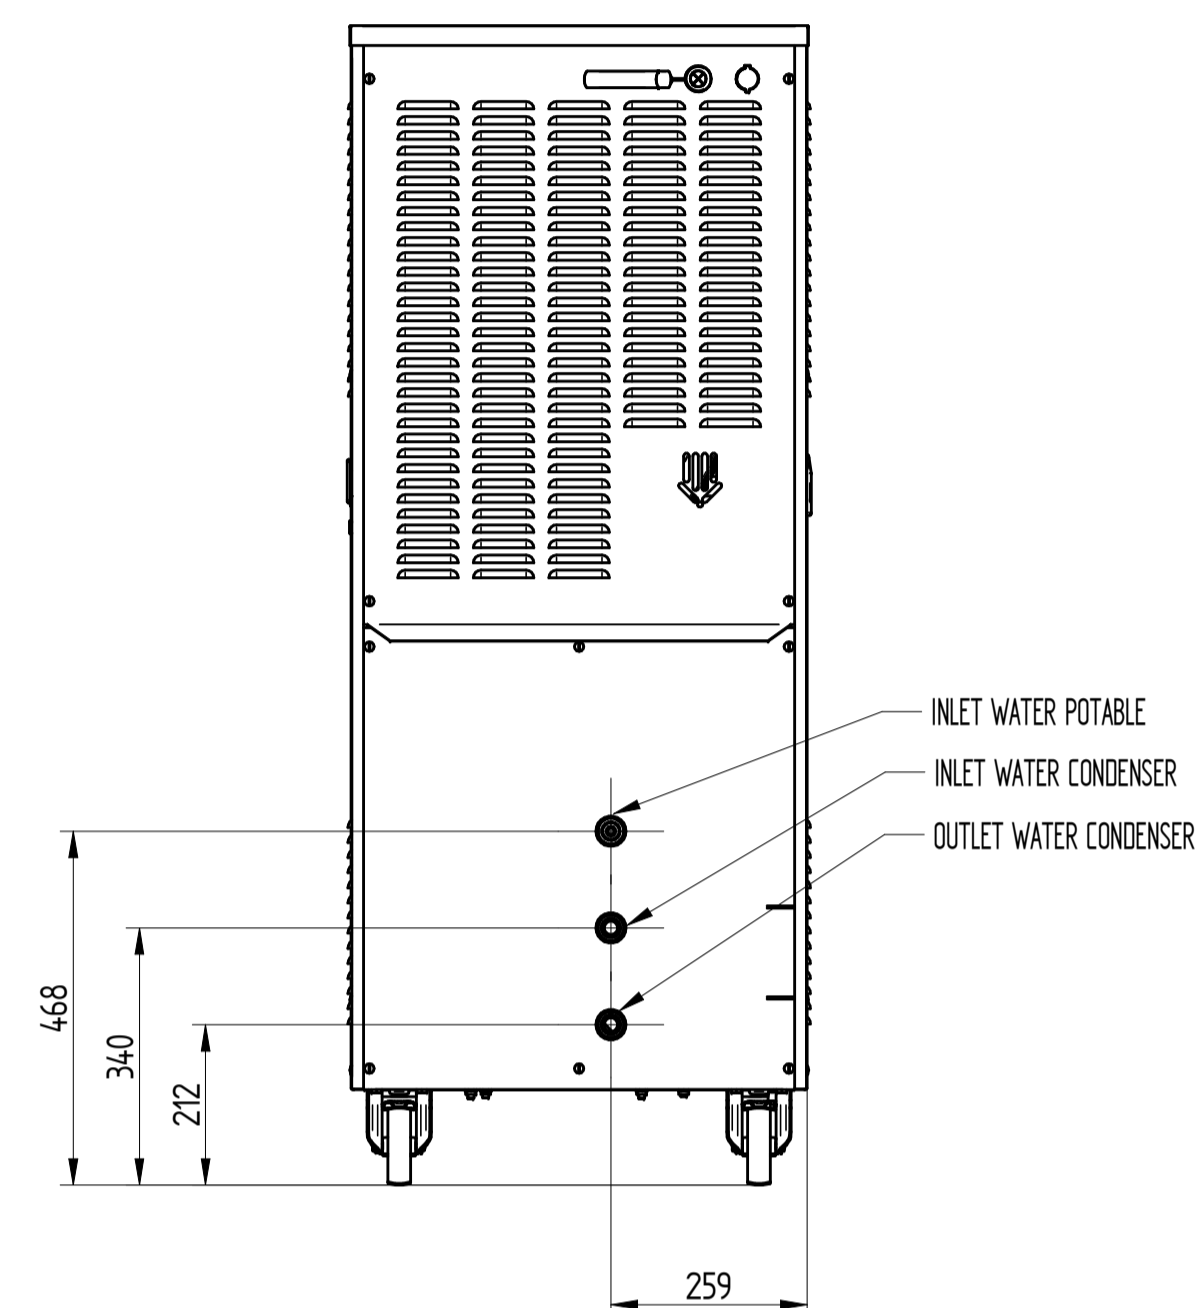

VARIO 8 ICONA

UPPER VIEW WATER VERSION

UPPER VIEW AIR VERSION

REAR VIEW WATER VERSION

FRONT VIEW

LEFT SIDE VIEW WATER VERSION

LEFT SIDE VIEW AIR VERSION

DATE	REV.
15/02/2022	00