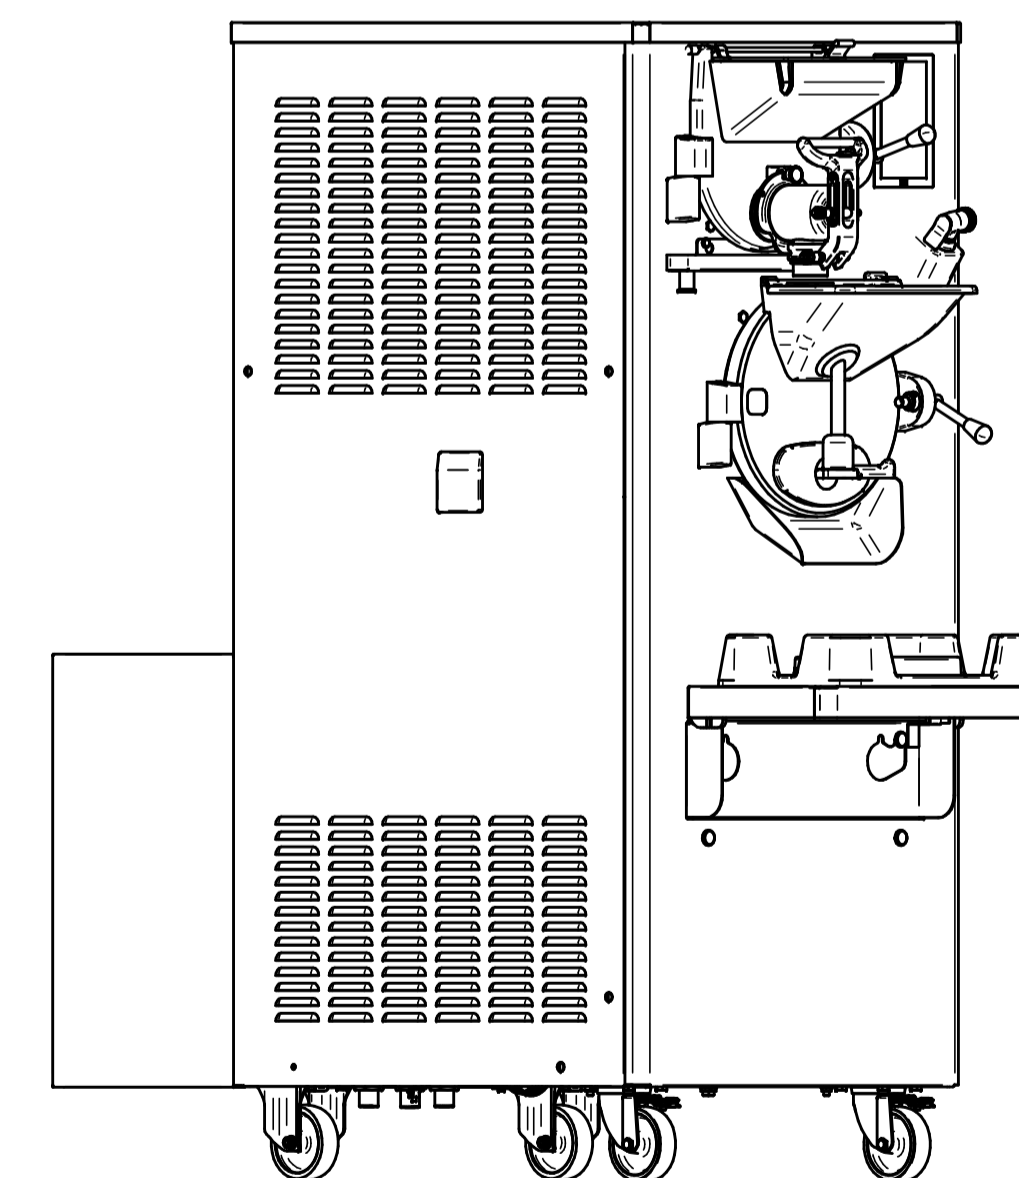

VARIO 8 ICONA

UPPER VIEW WATER VERSION

UPPER VIEW AIR VERSION

REAR VIEW WATER VERSION

FRONT VIEW

LEFT SIDE VIEW WATER VERSION

LEFT SIDE VIEW AIR VERSION

DATE	REV.
15/02/2022	00