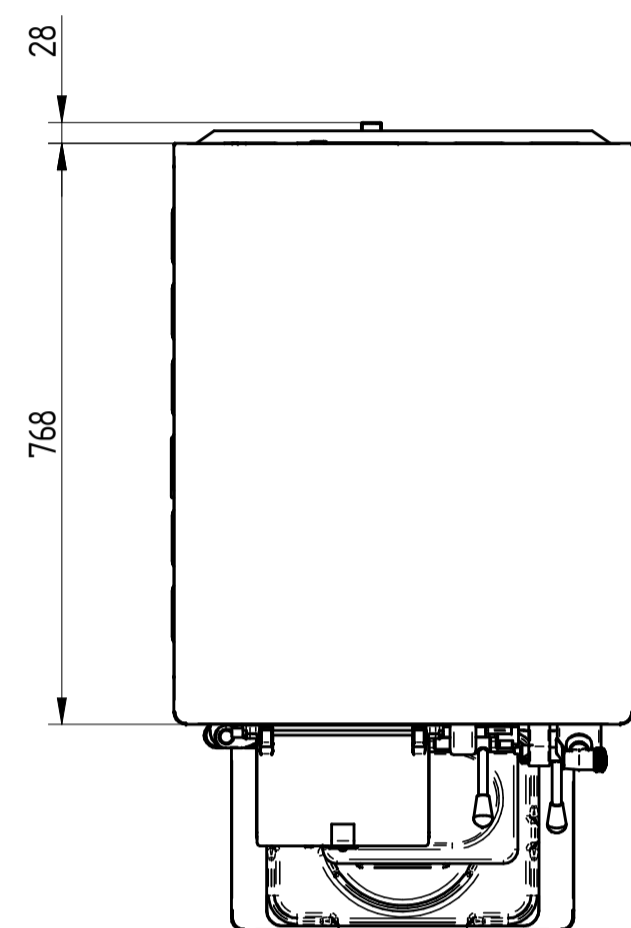

VARIO 8 ICONA

UPPER VIEW WATER VERSION

UPPER VIEW AIR VERSION

REAR VIEW WATER VERSION

FRONT VIEW

LEFT SIDE VIEW WATER VERSION

LEFT SIDE VIEW AIR VERSION

DATE	REV.
15/02/2022	00