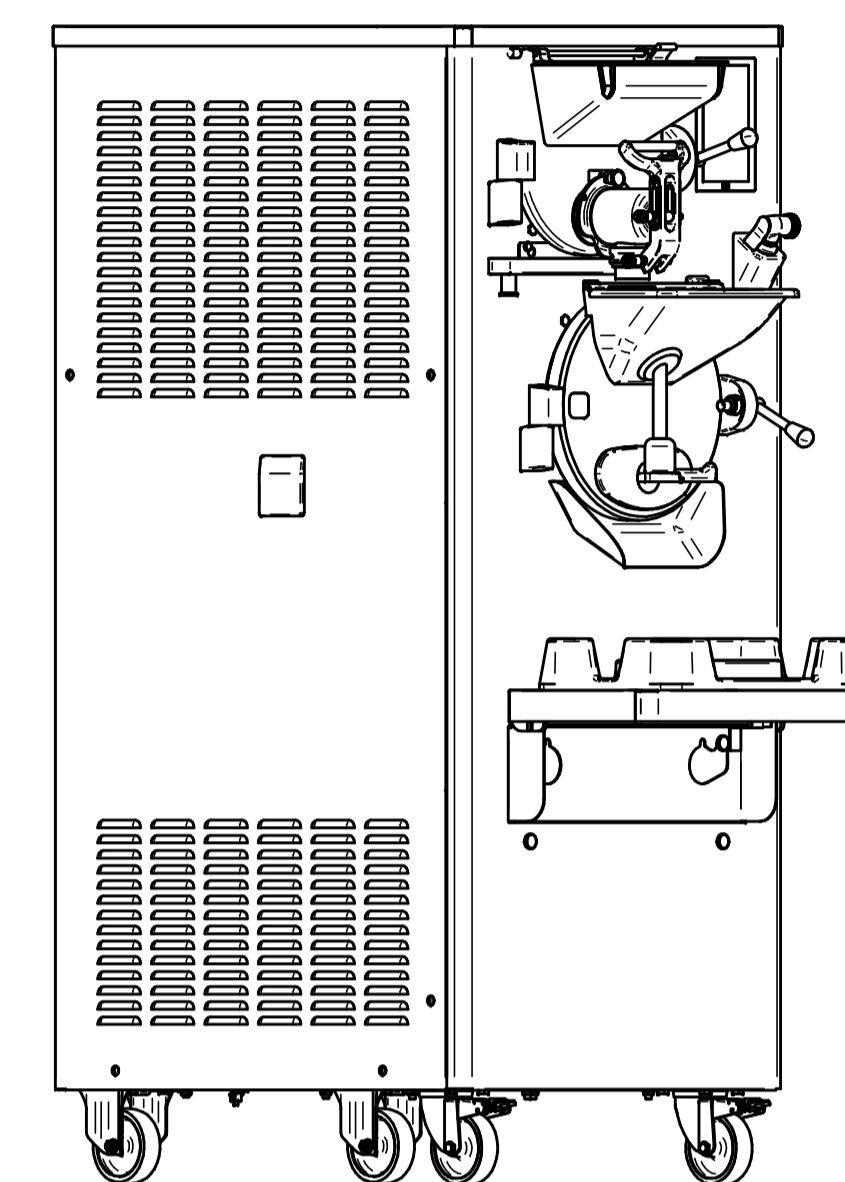

VARIO 8 ICONA

UPPER VIEW WATER VERSION

UPPER VIEW AIR VERSION

REAR VIEW WATER VERSION

FRONT VIEW

LEFT SIDE VIEW WATER VERSION

LEFT SIDE VIEW AIR VERSION

DATE	REV.
15/02/2022	00