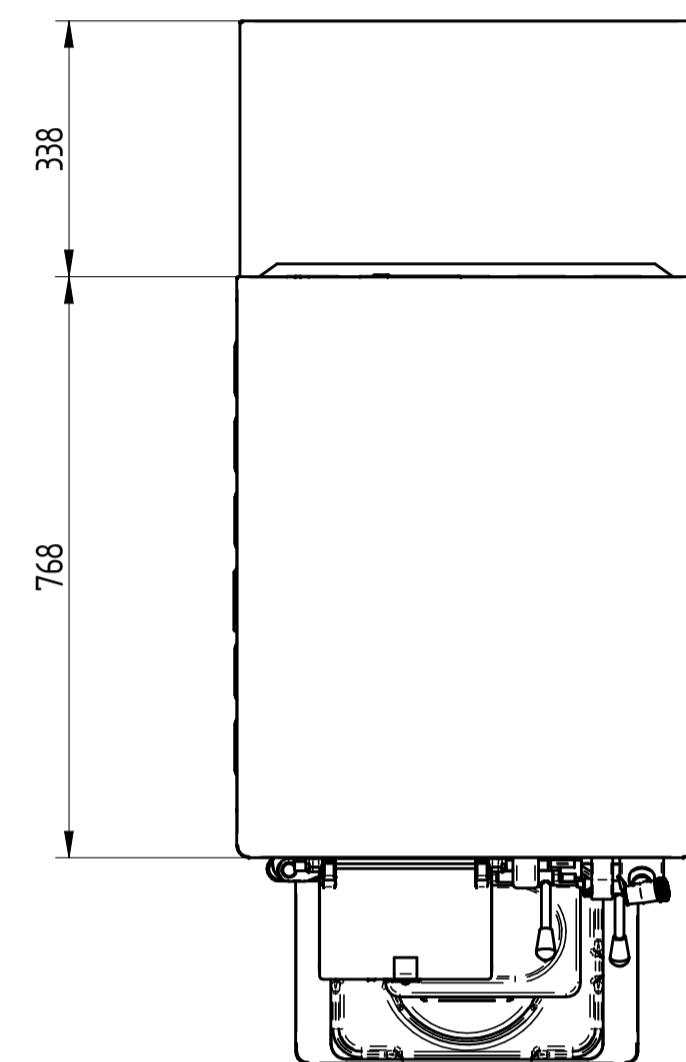

VARIO 8 ICONA

UPPER VIEW WATER VERSION

UPPER VIEW AIR VERSION

REAR VIEW WATER VERSION

FRONT VIEW

LEFT SIDE VIEW WATER VERSION

LEFT SIDE VIEW AIR VERSION

DATE	REV.
15/02/2022	00