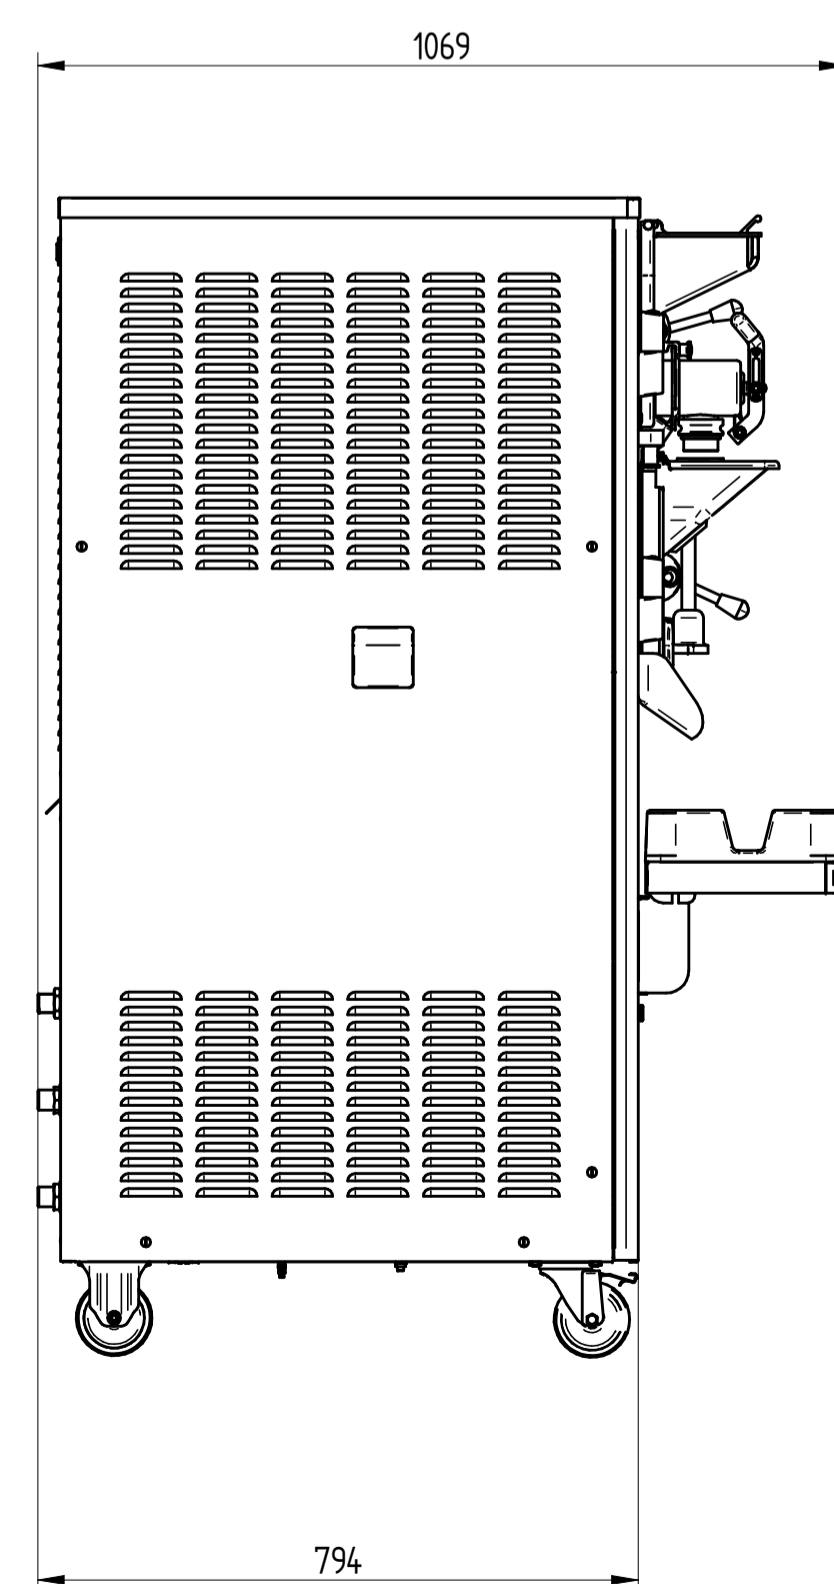

VARIO 8 ICONA

UPPER VIEW WATER VERSION

UPPER VIEW AIR VERSION

REAR VIEW WATER VERSION

FRONT VIEW

LEFT SIDE VIEW WATER VERSION

LEFT SIDE VIEW AIR VERSION

DATE	REV.
15/02/2022	00