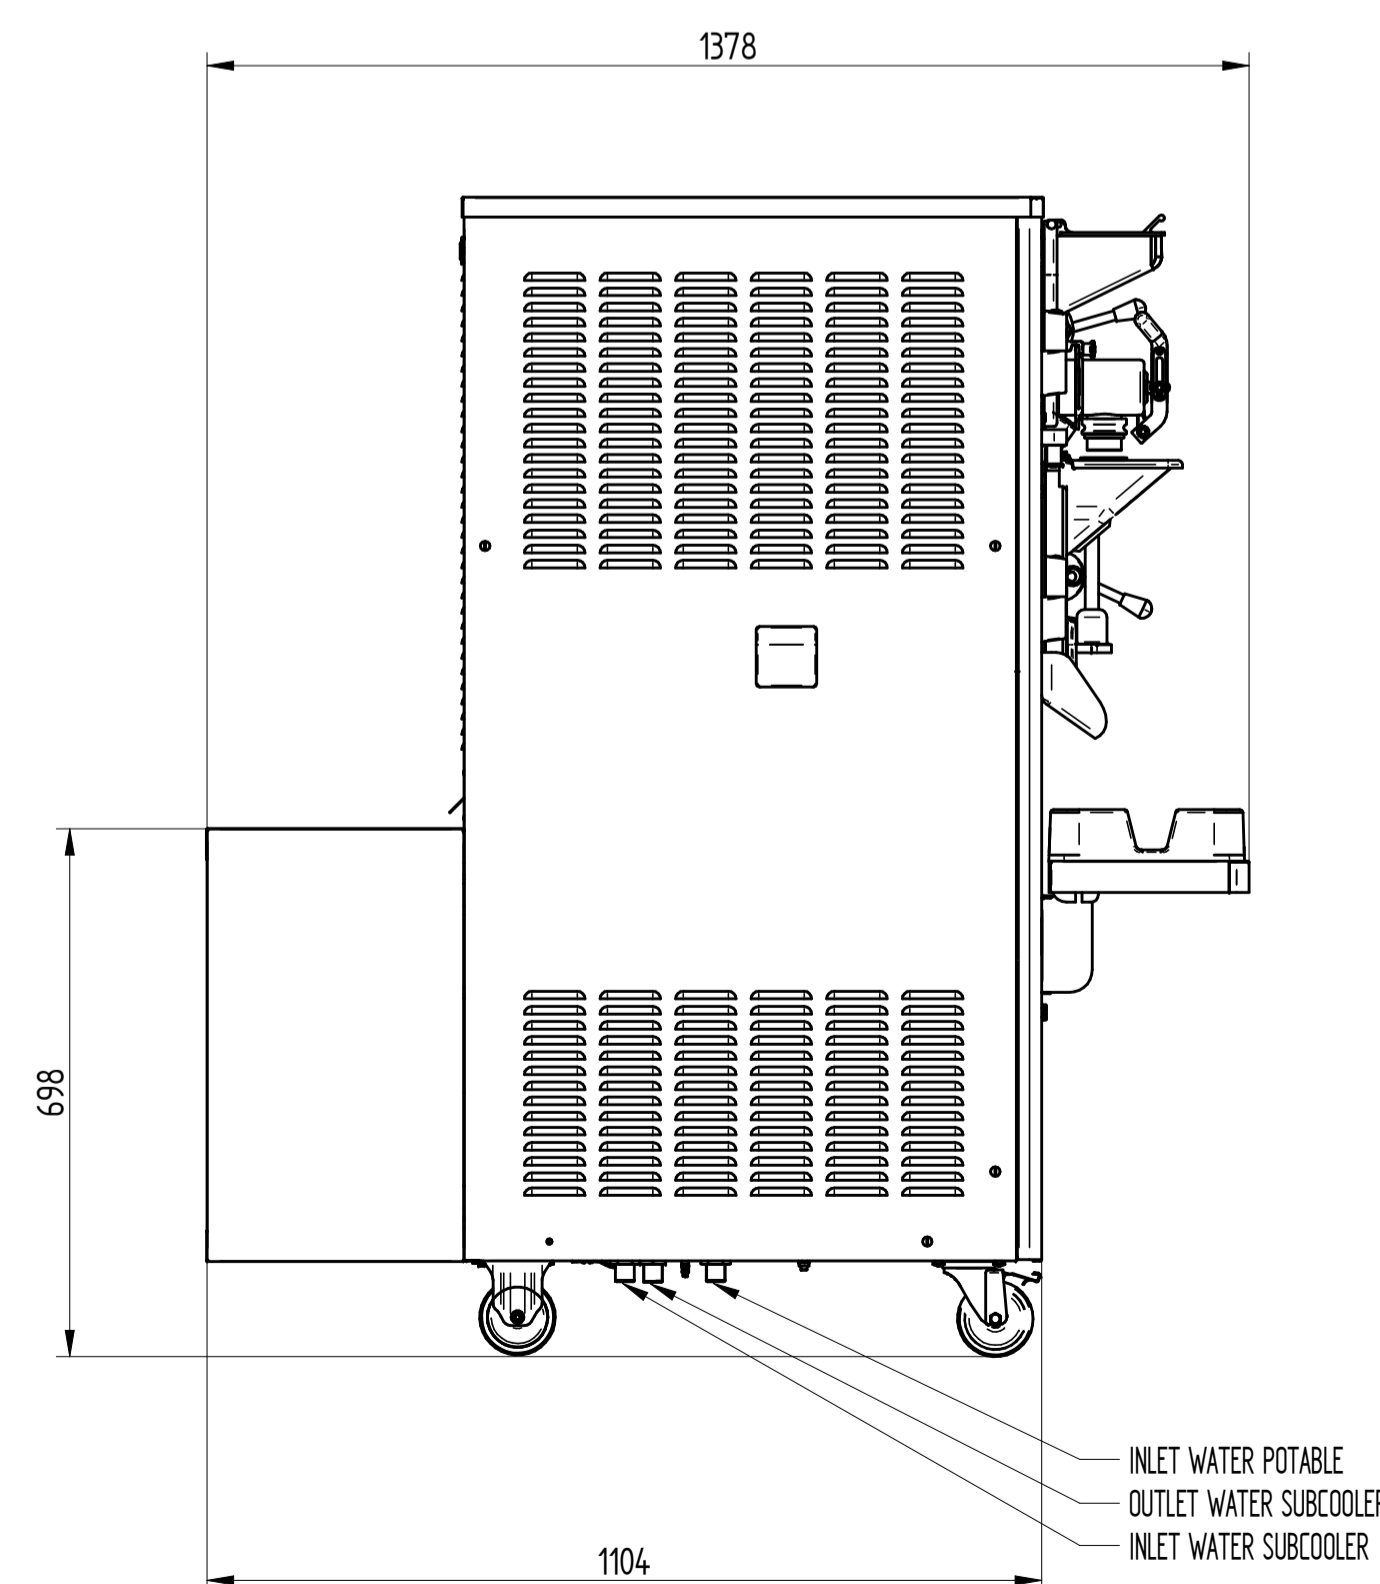

VARIO 8 ICONA

UPPER VIEW WATER VERSION

UPPER VIEW AIR VERSION

REAR VIEW WATER VERSION

FRONT VIEW

LEFT SIDE VIEW WATER VERSION

LEFT SIDE VIEW AIR VERSION

DATE	REV.
15/02/2022	00