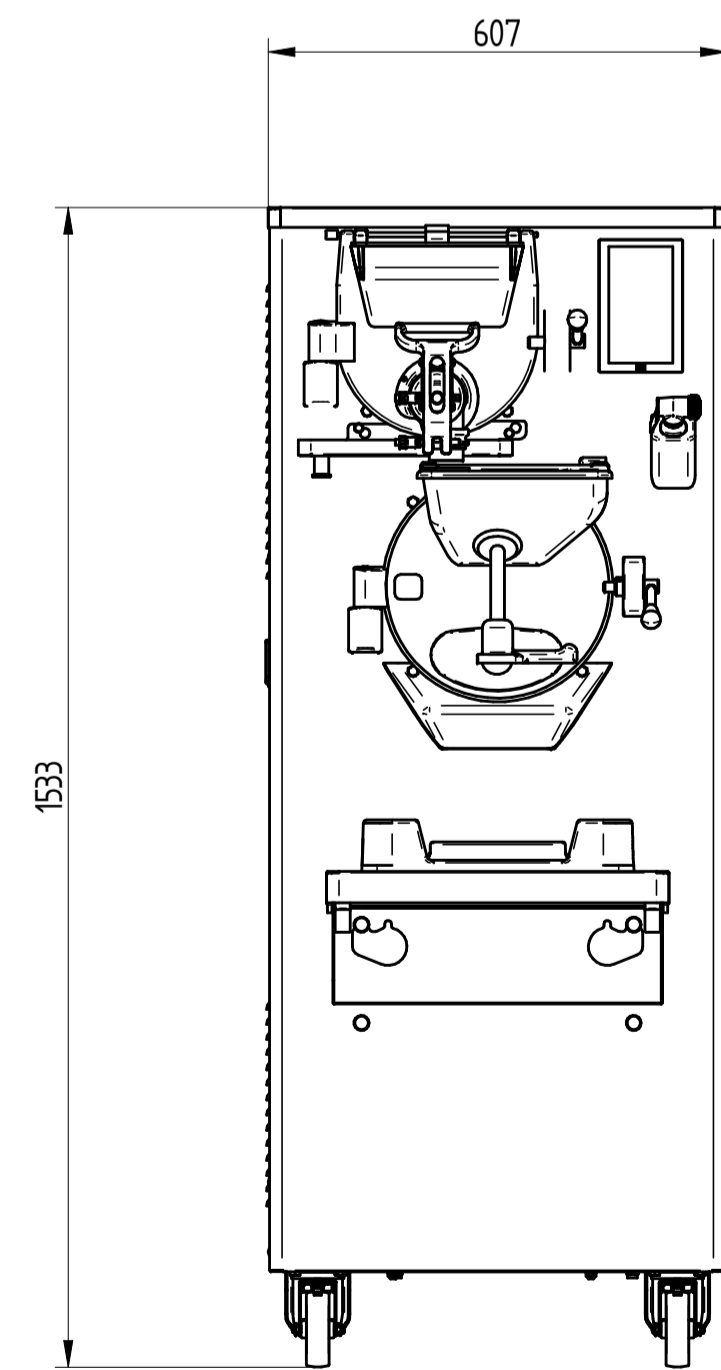

UPPER VIEW WATER VERSION

REAR VIEW WATER VERSION

VARIO 12 ICONA

FRONT VIEW

LEFT SIDE VIEW WATER VERSION

DATE	REV.
03/03/2022	00