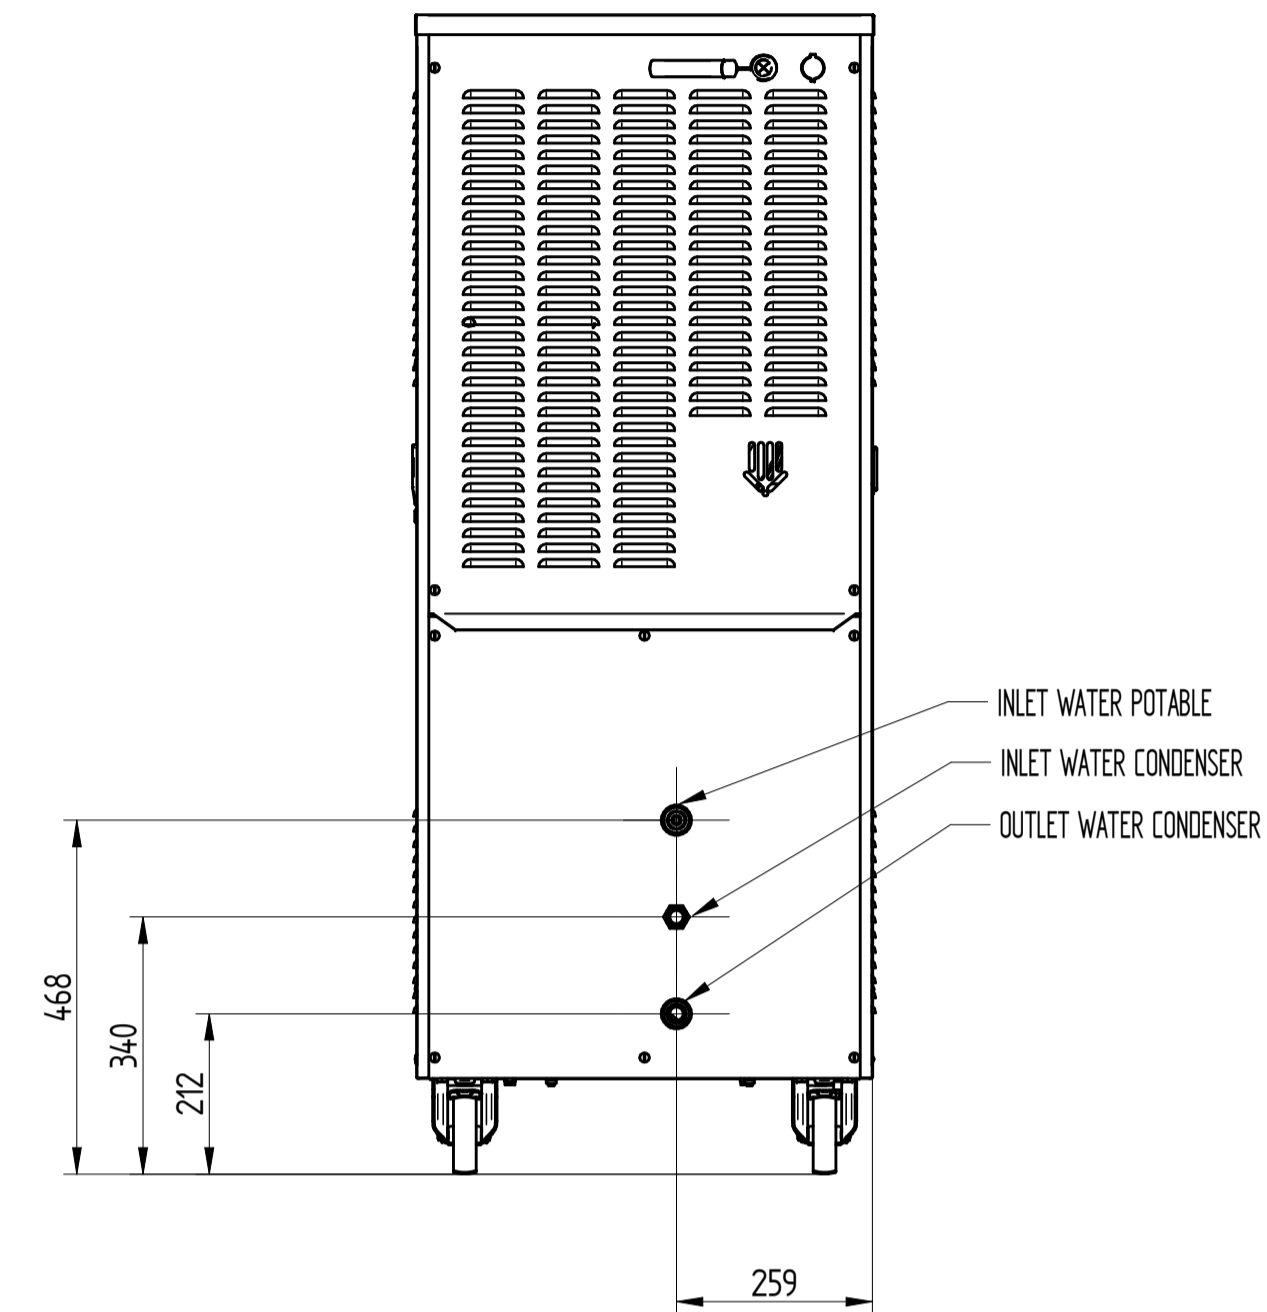

UPPER VIEW WATER VERSION

REAR VIEW WATER VERSION

VARIO 12 ICONA

FRONT VIEW

LEFT SIDE VIEW WATER VERSION

DATE	REV.
03/03/2022	00