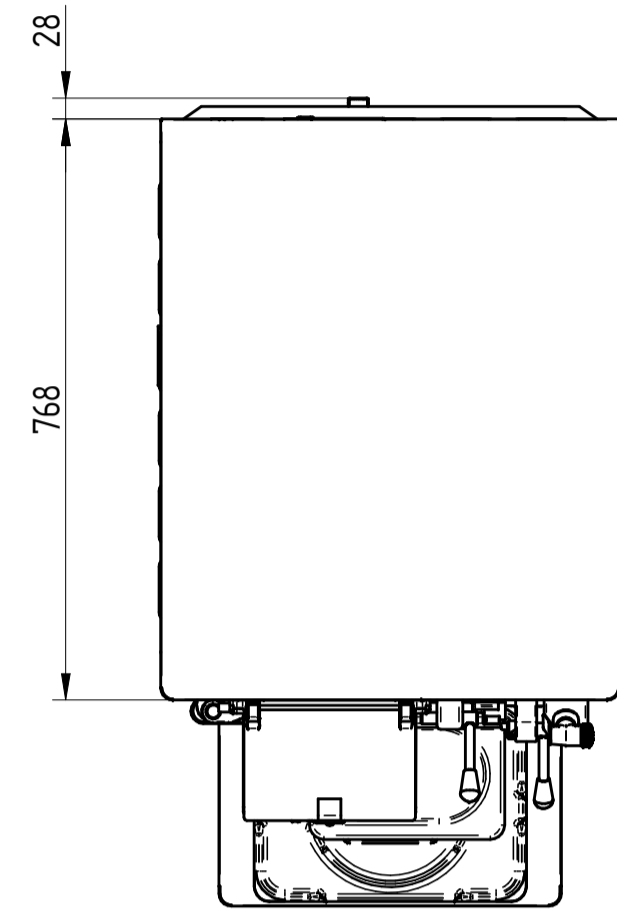

UPPER VIEW WATER VERSION

REAR VIEW WATER VERSION

VARIO 12 ICONA

FRONT VIEW

LEFT SIDE VIEW WATER VERSION

DATE	REV.
03/03/2022	00