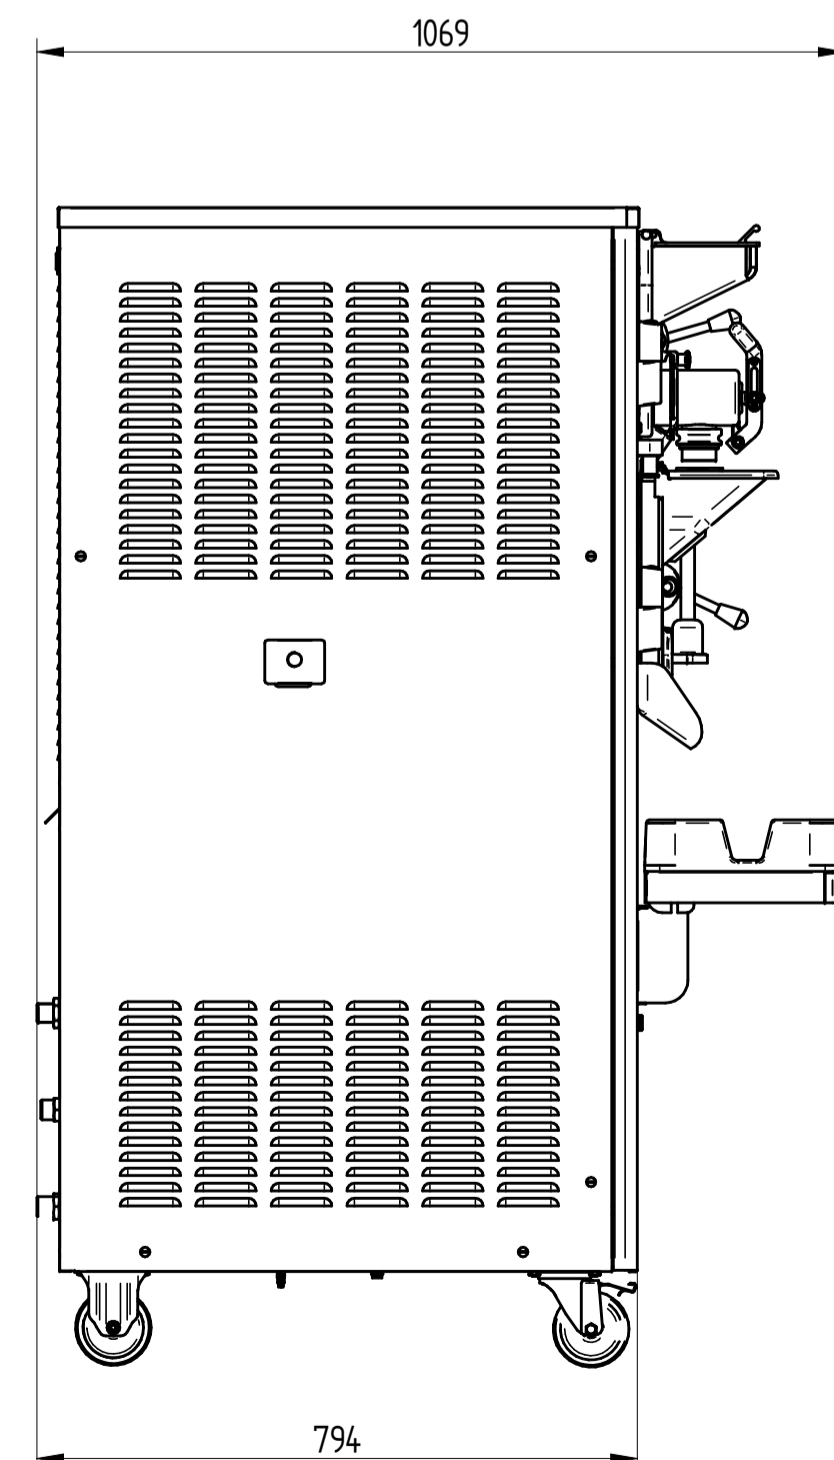

UPPER VIEW WATER VERSION

REAR VIEW WATER VERSION

VARIO 12 ICONA

FRONT VIEW

LEFT SIDE VIEW WATER VERSION

DATE	REV.
03/03/2022	00