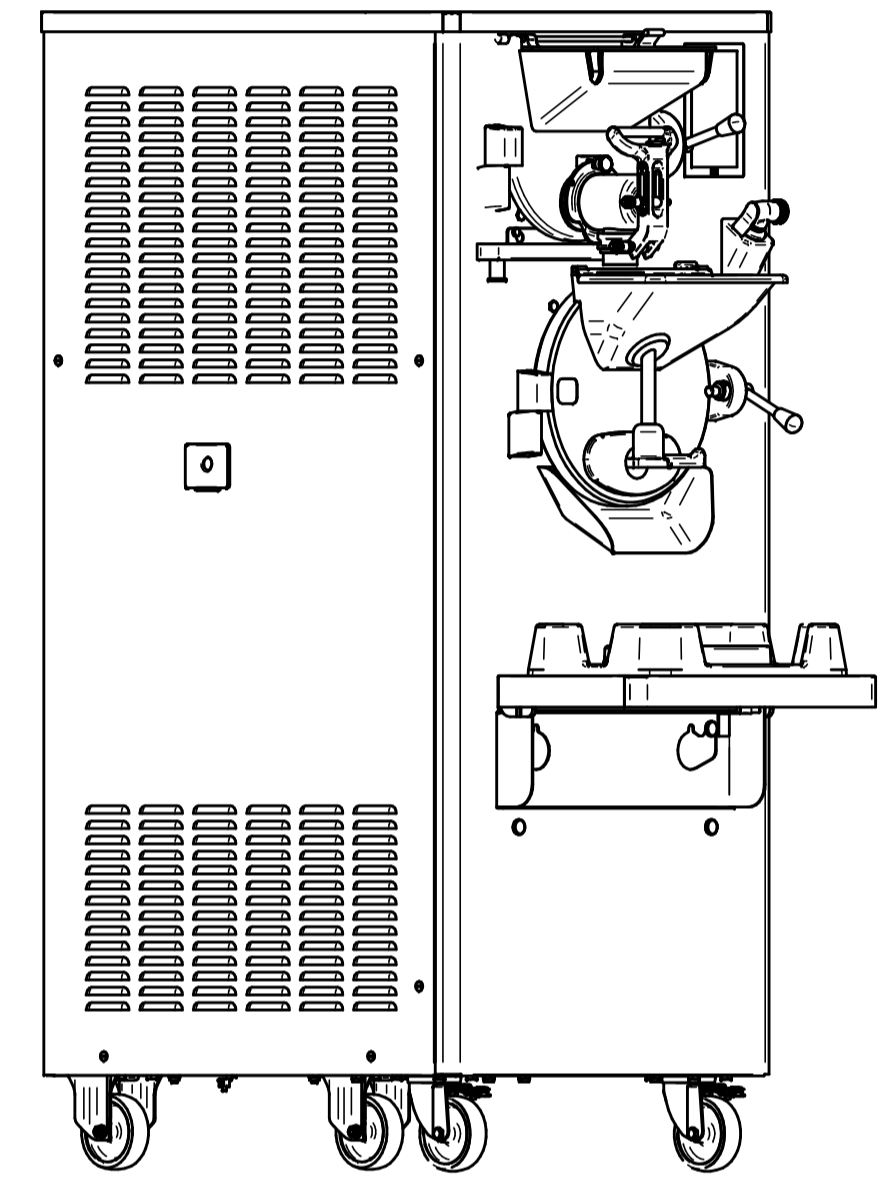

UPPER VIEW WATER VERSION

REAR VIEW WATER VERSION

VARIO 12 ICONA

FRONT VIEW

LEFT SIDE VIEW WATER VERSION

DATE	REV.
03/03/2022	00