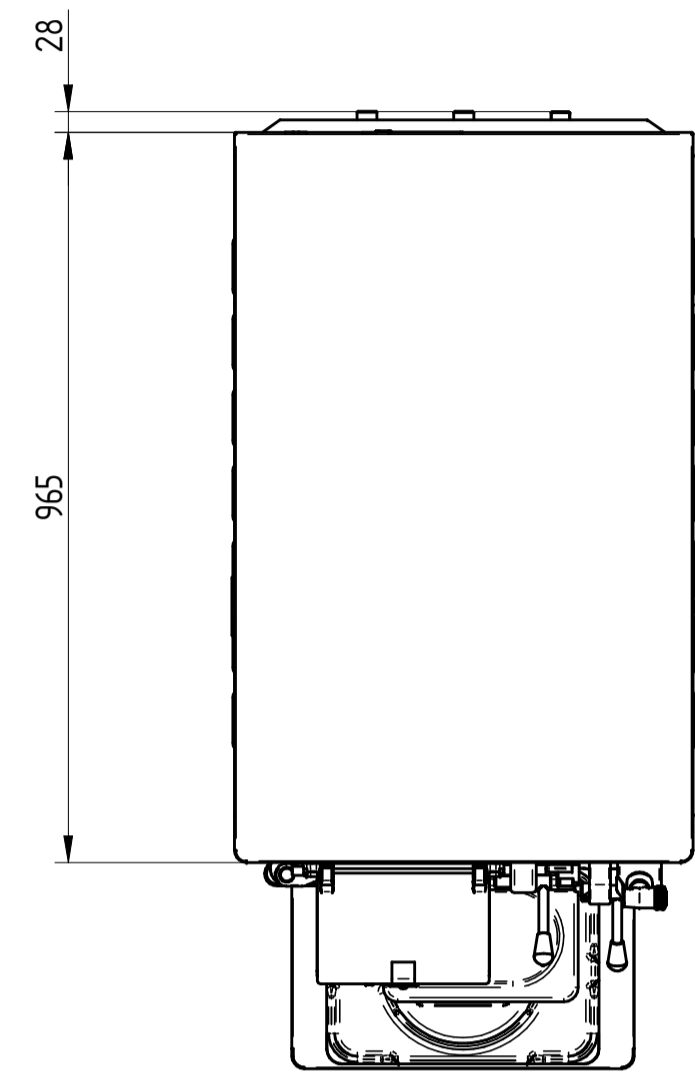

UPPER VIEW

REAR VIEW

VARIO 8 ICONA HYBRID

FRONT VIEW

LEFT SIDE VIEW

DATE	REV.
15/02/2022	00