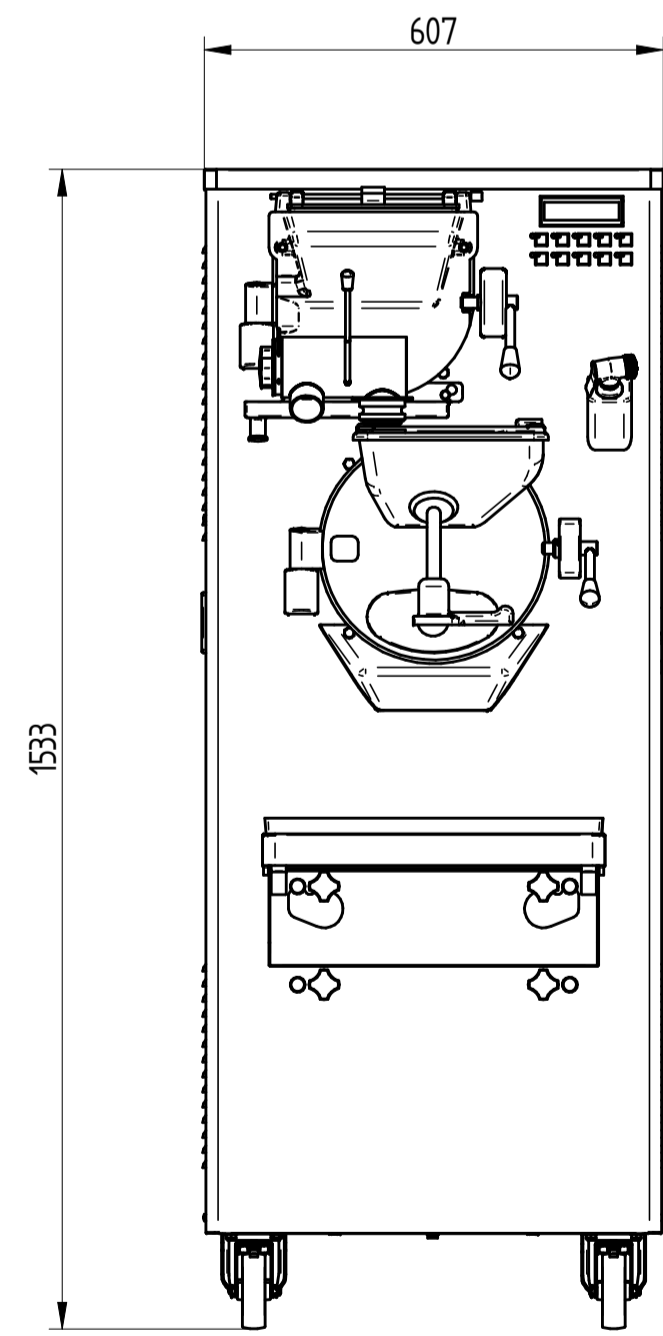

UPPER VIEW WATER VERSION

REAR VIEW WATER VERSION

COMPACTA VARIO 16

FRONT VIEW

LEFT SIDE VIEW WATER VERSION

DATE	REV.
05/12/2018	00