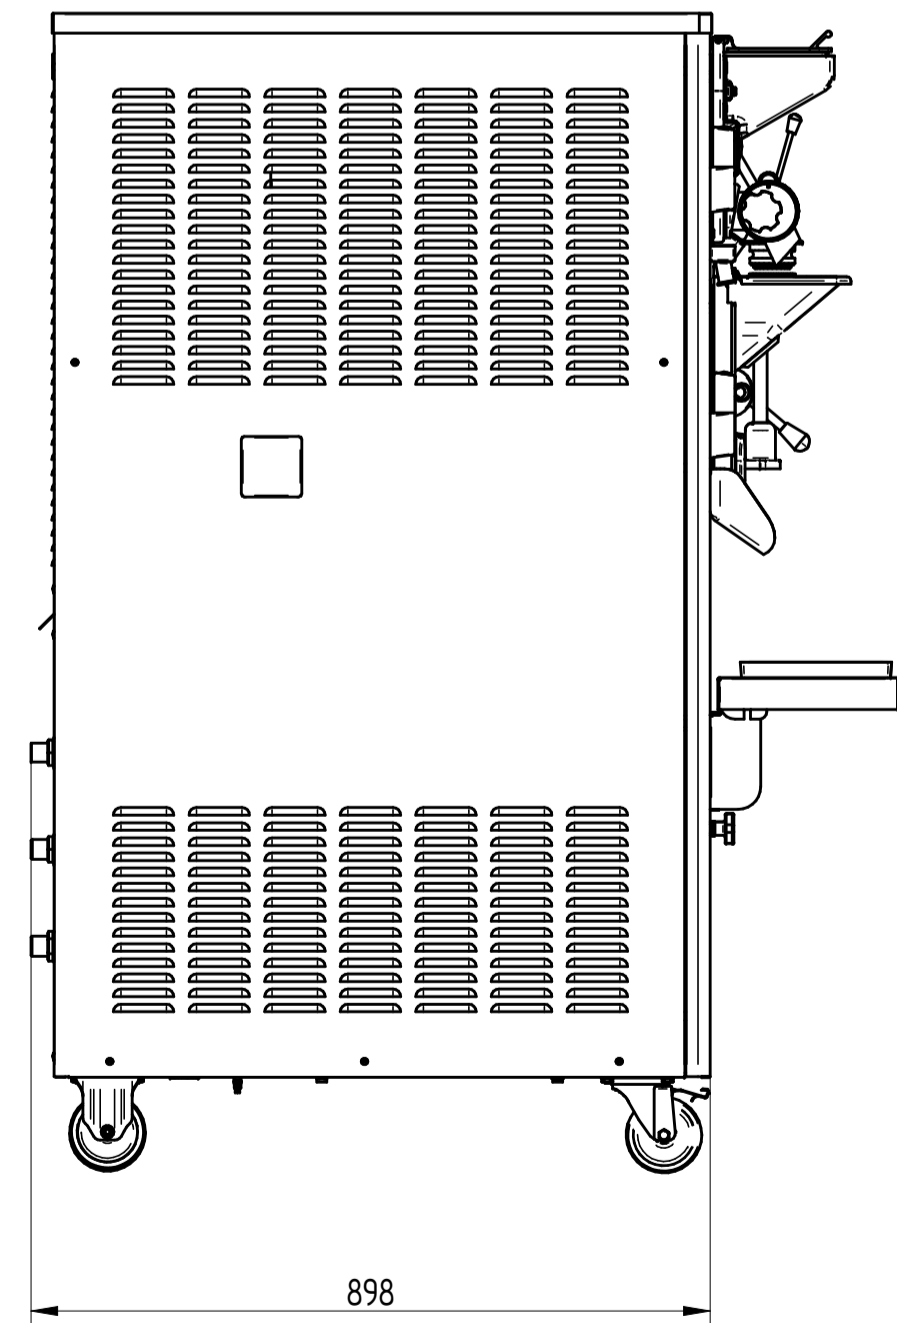

UPPER VIEW WATER VERSION

REAR VIEW WATER VERSION

COMPACTA VARIO 16

FRONT VIEW

LEFT SIDE VIEW WATER VERSION

DATE	REV.
05/12/2018	00