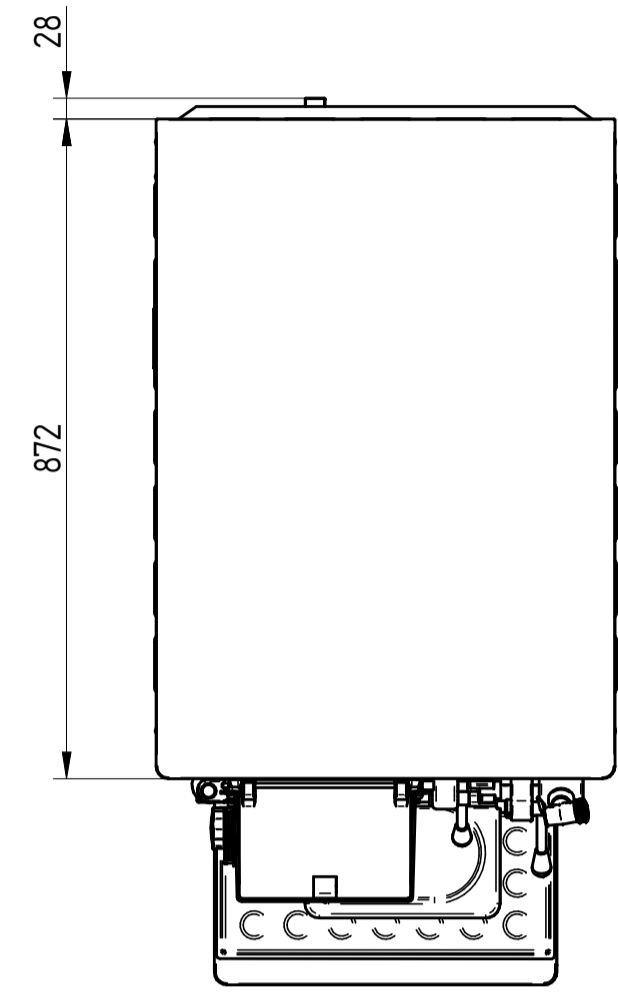

UPPER VIEW WATER VERSION

REAR VIEW WATER VERSION

COMPACTA VARIO 16

FRONT VIEW

LEFT SIDE VIEW WATER VERSION

DATE	REV.
05/12/2018	00