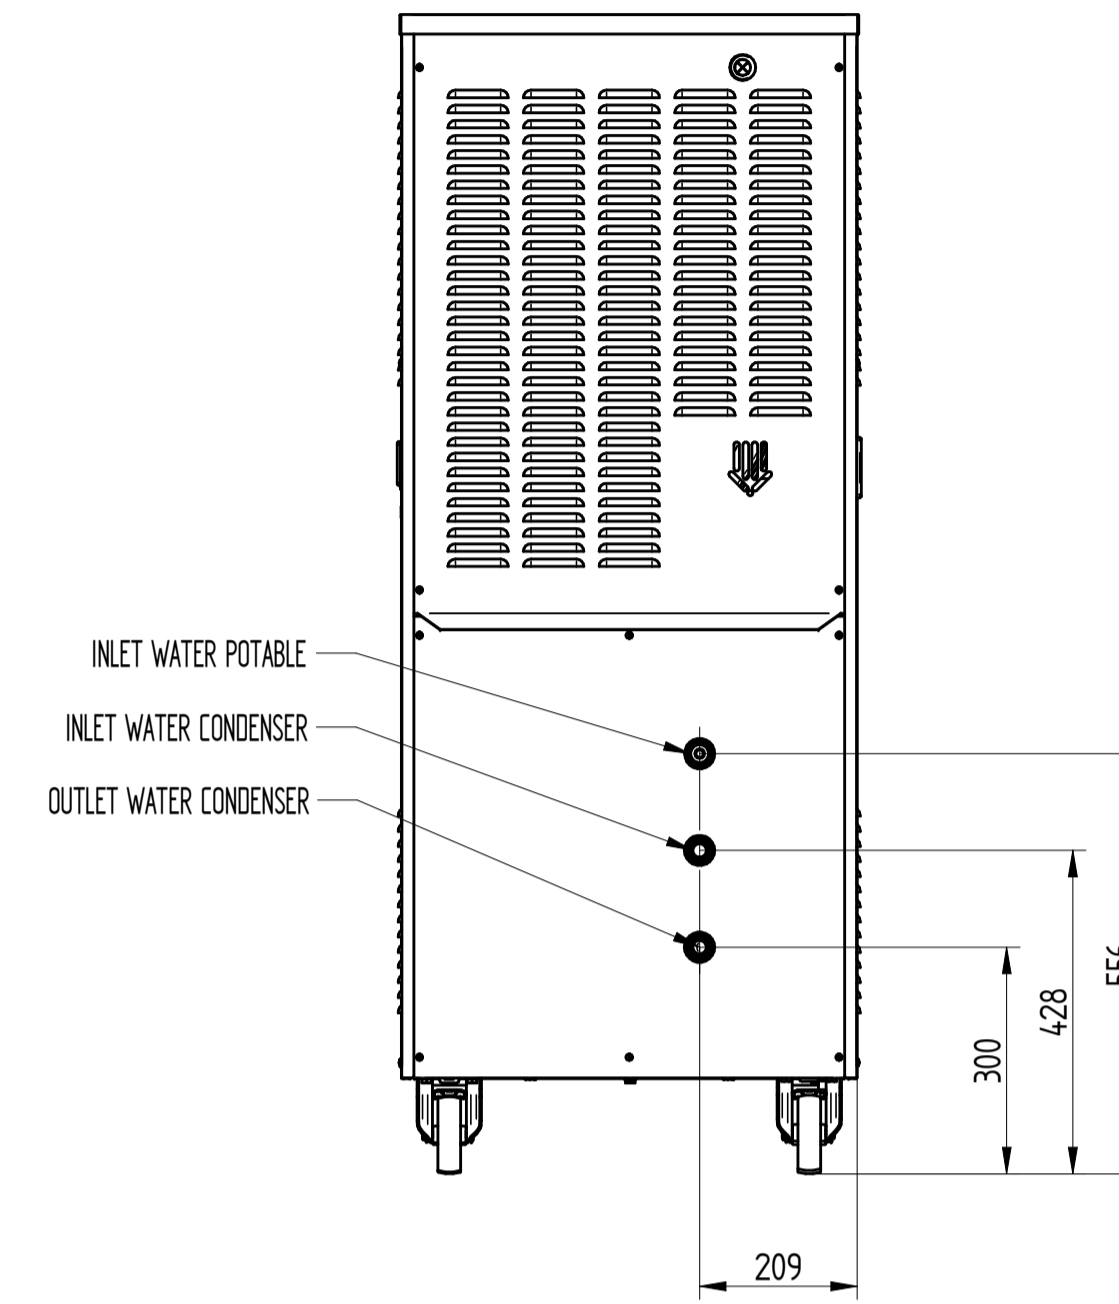

UPPER VIEW WATER VERSION

REAR VIEW WATER VERSION

COMPACTA VARIO 16

FRONT VIEW

LEFT SIDE VIEW WATER VERSION

DATE	REV.
05/12/2018	00