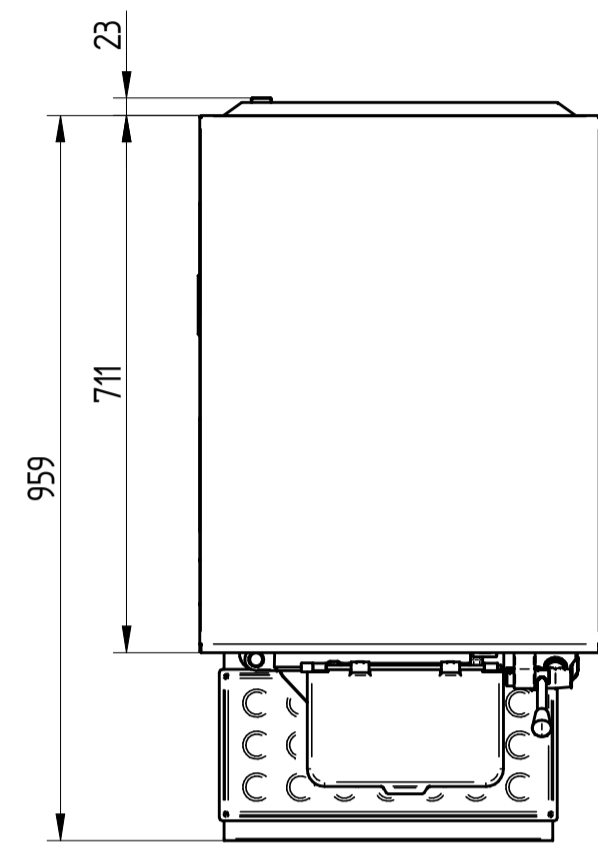

MULTIFREEZE 12 BASIC

UPPER VIEW WATER VERSION

UPPER VIEW AIR VERSION

REAR VIEW WATER VERSION

FRONT VIEW

LEFT SIDE VIEW WATER VERSION

LEFT SIDE VIEW AIR VERSION

DATE	REV.
27/09/2018	01