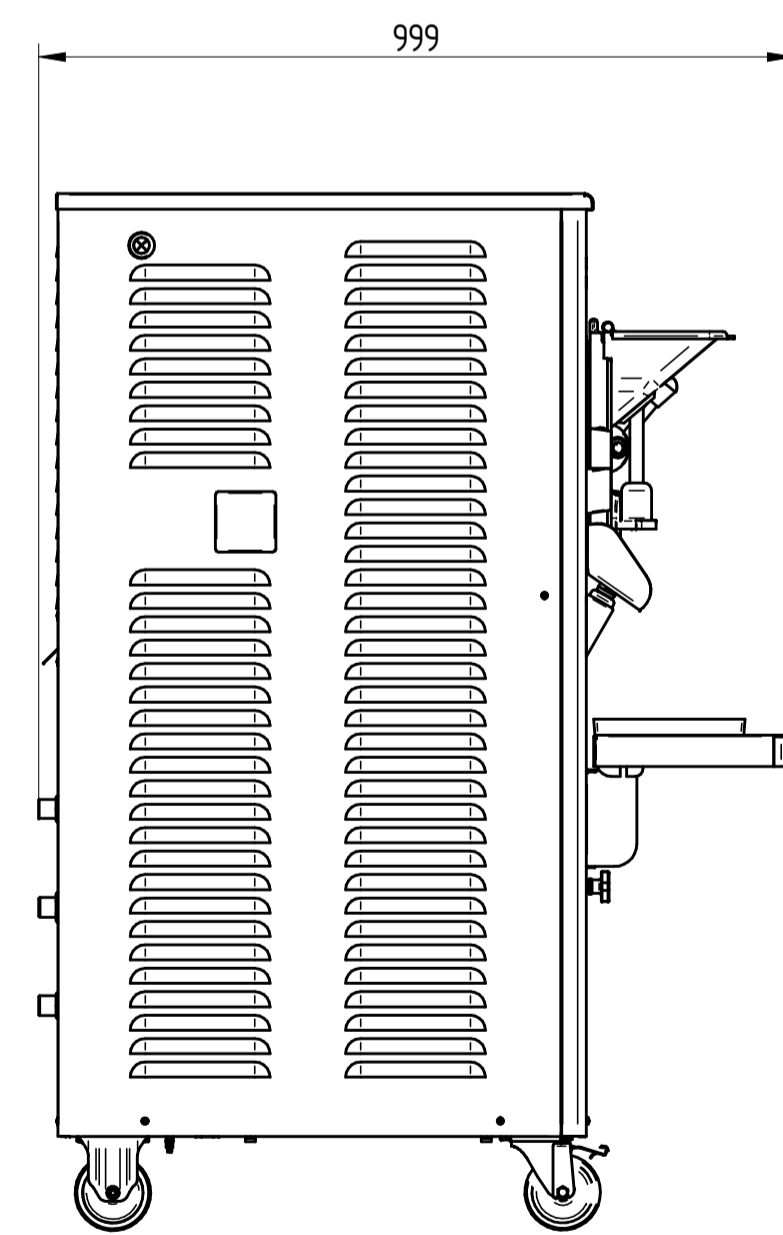

UPPER VIEW WATER VERSION

UPPER VIEW AIR VERSION

REAR VIEW WATER VERSION

MULTIFREEZE 12 PRO

FRONT VIEW

LEFT SIDE VIEW WATER VERSION

LEFT SIDE VIEW AIR VERSION

DATE	REV.
27/09/2018	01