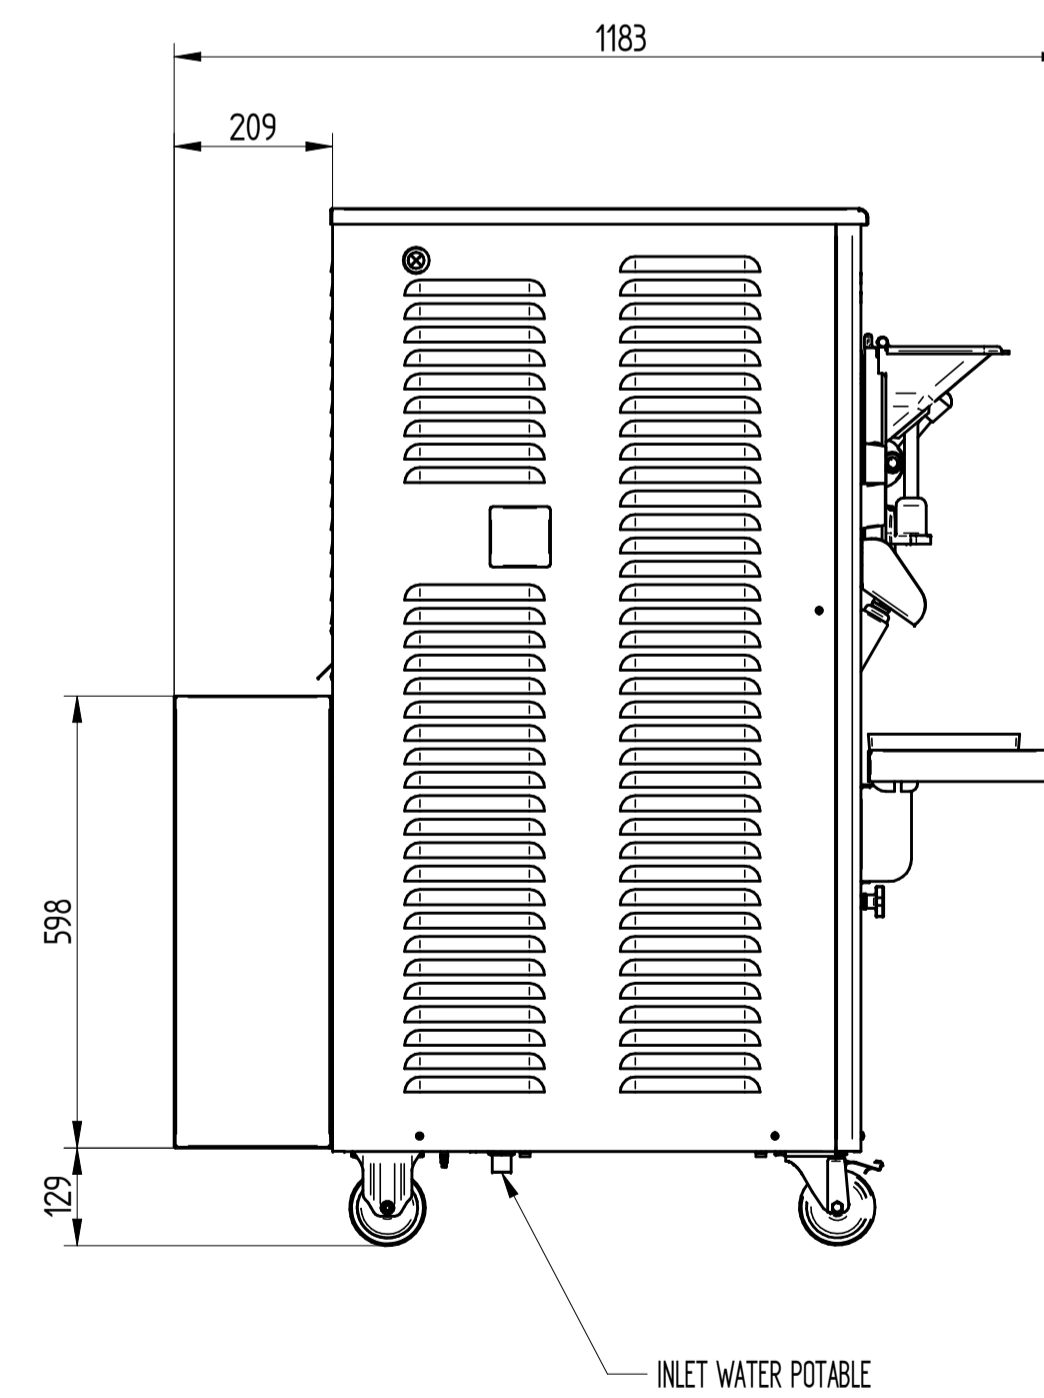

UPPER VIEW WATER VERSION

UPPER VIEW AIR VERSION

REAR VIEW WATER VERSION

MULTIFREEZE 12 PRO

FRONT VIEW

LEFT SIDE VIEW WATER VERSION

LEFT SIDE VIEW AIR VERSION

DATE	REV.
27/09/2018	01