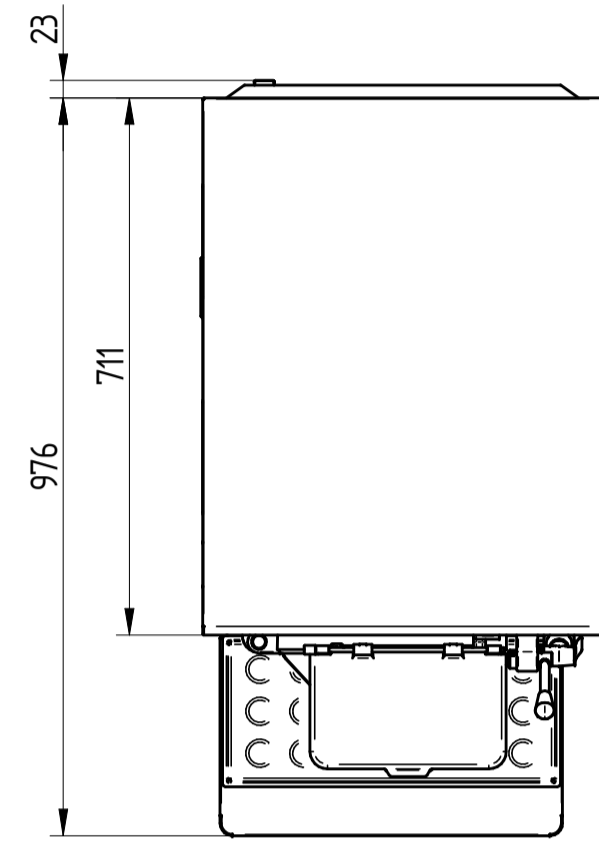

UPPER VIEW WATER VERSION

UPPER VIEW AIR VERSION

REAR VIEW WATER VERSION

MULTIFREEZE 12 PRO

FRONT VIEW

LEFT SIDE VIEW WATER VERSION

LEFT SIDE VIEW AIR VERSION

DATE	REV.
27/09/2018	01