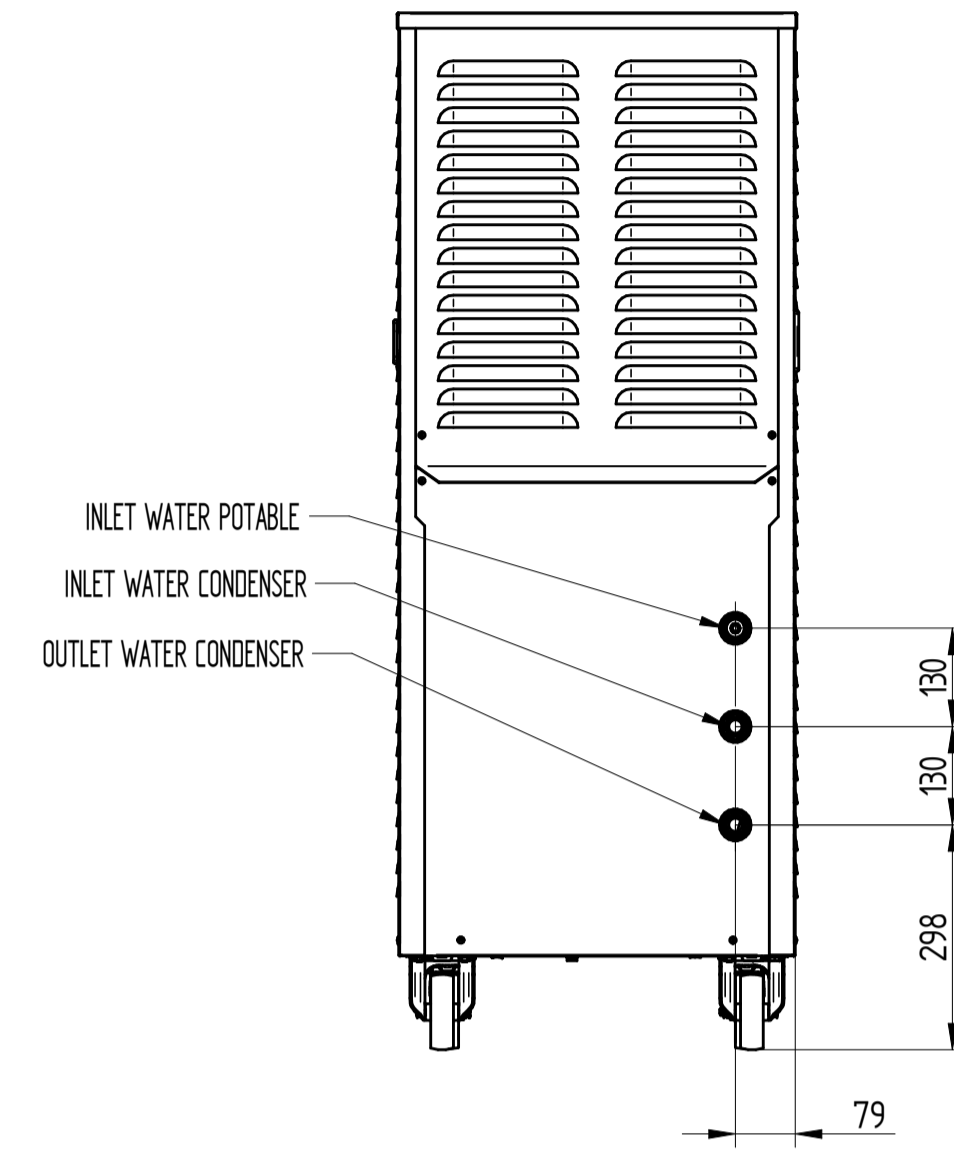

UPPER VIEW WATER VERSION

UPPER VIEW AIR VERSION

REAR VIEW WATER VERSION

MULTIFREEZE 12 PRO

FRONT VIEW

LEFT SIDE VIEW WATER VERSION

LEFT SIDE VIEW AIR VERSION

DATE	REV.
27/09/2018	01